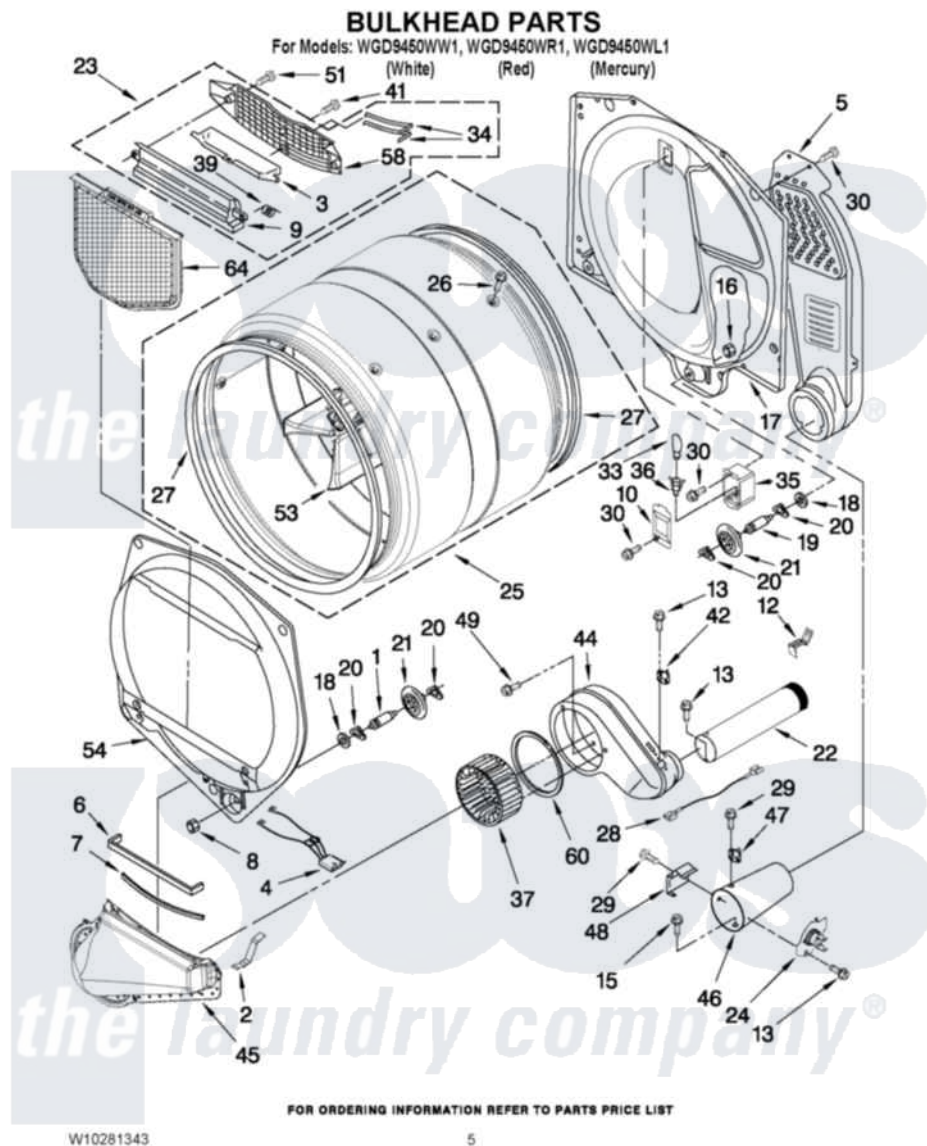

Whirlpool WGD9450WL1 03 - BULKHEAD PARTS

Whirlpool [Residential Whirlpool WGD9450WL1 Dryer Parts](#) Parts Diagram 03 - BULKHEAD PARTS
Click on the part number to view part

Item	Original Part Number	Replaced By	Status	Part Description
1	8575324	W10359271		Shaft, Drum Roller Threads
2	8066208			Clip-Exhaust
3	3394984	8563758		Door, Lint Screen
4	3406653			Harness, Sensor
5	3394346			Air Duct Assembly
6	697813			Seal, Outlet Housing
7	697814	697813		Seal, Outlet Housing
8	3934666	W10080210		Nut, 3/8 X 16
9	3394985	8563755		Housing, Outlet Assembly
10	3402841	8532165		Lens, Drum Light
12	8572105			Retainer, Toe Panel
13	8533971	90767		Screw, 8A X 3/8 HeX Washer Head Tapping
15	693995			Screw, Hex Head
16	W10001120	W10080190		Nut, 3/8-16
17	W10080170			Bulkhead, Rear
18	3387459	W10080960		Washer, Support

19	8575325	W10359272	Shaft, Roller Drum Threads
20	690997		Washer, Thrust
21	8536973	W10314173	Support
22	8563745	279936	Kit-Exhst
23	W10253352	W10253353	Outlet Grill Housing Assembly Complete
24	8573713		Thermal-Cutoff
25	W10181466		Complete Drum Assembly
26	W10219342		Screw, Baffle Mounting
27	W10166807	280114	Seal
28	3401710		Jumper, Tco High Limit
29	90767		Screw, 8A X 3/8 HeX Washer Head Tapping
30	3390647	488729	Screw
33	3406124	22002263	Lamp
34	3387223		Electrode, Sensor
35	8578825		Bracket, Drum Light
36	W10136369		Socket, Drum Light Assembly
37	697772		Wheel, Blower
39	3394986		Spring, Lint Screen Door
41	695240	488729	Screw
42	8577274		Thermostat 295F
44	8544362	W10119255	Housing, Blower
45	8066168	W10128606	Duct-Lint
46	8573824		Funnel, Burner
47	8573028		Thermostat, High-Limit 205 F
48	338906		Radiant, Sensor
49	489463		Screw, 8-18 X 1/16
51	3387230		Screw, 10-16 X 13/16
53	697693	W10113136	Baffle, Drum
54	8519245	W10136455	Bulkhead
58	8299979		Grill, Outlet Screen Door
60	697770		Seal, Cover Plate Blower Housing
64	W10049370	W10120998	Screen