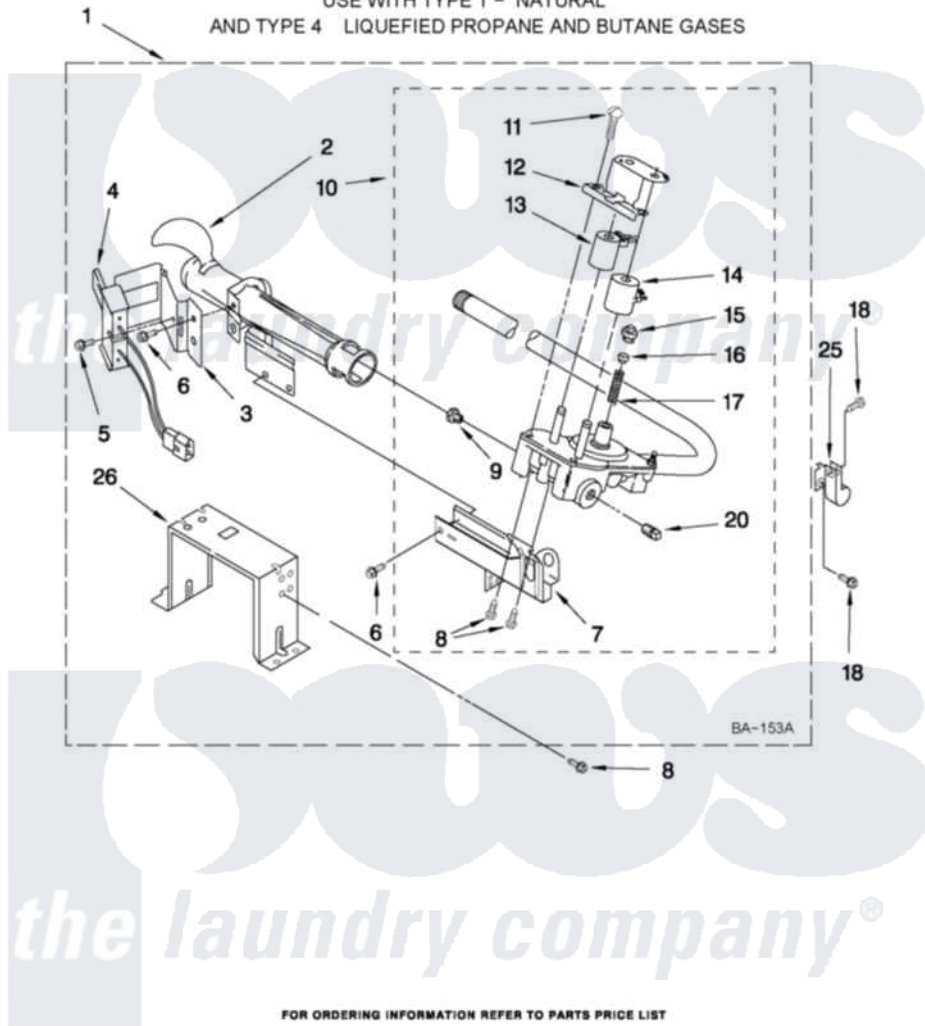

# Whirlpool WGD9450WL1 04 - 8576353 BURNER ASSEMBLY

## 8576353 BURNER ASSEMBLY

For Models: WGD9450WW1, WGD9450WR1, WGD9450WL1  
(White) (Red) (Mercury)

USE WITH TYPE 1 - NATURAL  
AND TYPE 4 LIQUEFIED PROPANE AND BUTANE GASES

FOR ORDERING INFORMATION REFER TO PARTS PRICE LIST

W10281343

7

Whirlpool Residential Whirlpool WGD9450WL1 Dryer Parts Parts Diagram 04 - 8576353 BURNER ASSEMBLY  
Click on the part number to view part

Item	Original Part Number	Replaced By	Status	Part Description
1	8576353	<a href="#">280119</a>		Burner-Gas
2	688617	<a href="#">693140</a>		Burner
3	<a href="#">694298</a>			Bracket, Ignitor
4	686590	<a href="#">279311</a>		Ignitor
5	<a href="#">3393909</a>			Screw, 8-32 X 7/8
6	343641	<a href="#">681414</a>		Screw, 10AB X 1/2
7	3389871		Not Available	Base, Burner
8	<a href="#">3387057</a>			Screw, 10-16 X 1/2 Orifice, Burner
9	<a href="#">15418</a>			Orifice, Burner Type 1
"	15422		Not Available	ORIFICE, BURNER (TYPE 4) (BUTANE)
"	234867	<a href="#">229742</a>		Orifice, Burner
10	W10118347	<a href="#">W10293912</a>		Valve-Gas
11	<a href="#">694421</a>			Screw, Bracket Mounting
12	<a href="#">694538</a>			Bracket, Shunt
13	<a href="#">694540</a>			Coil, 60 Hz