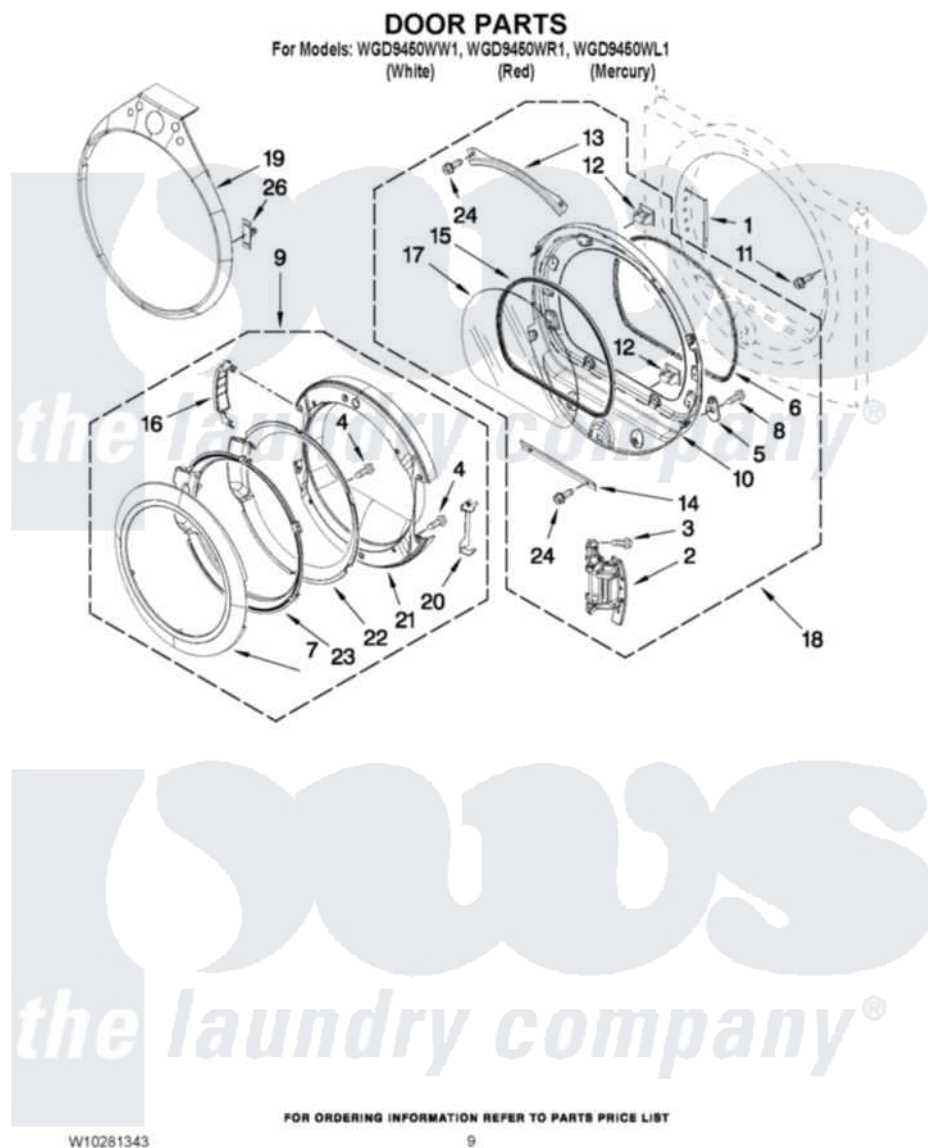

Whirlpool WGD9450WL1 05 - DOOR PARTS

Whirlpool [Residential Whirlpool WGD9450WL1 Dryer Parts](#) Parts Diagram 05 - DOOR PARTS
Click on the part number to view part

Item	Original Part Number	Replaced By	Status	Part Description
1	W10085210			Label-Hinge Hole Cover Front Panel
2	W10139920			Door Hinge Assembly
3	W10159996			Screw, 10-24 X 25/64
4	9742177			Screw, 8-18 X .625
5	W10048910			Screw-Plug
6	W10139457			Seal-Door Handle, Ring Door
7	8579502			Handle, Door
8	3400224			Screw, 1/4-20 X 3/8
9	W10180115			Door Assembly
10	8578229			Door Assembly
11	355515			Screw, 8-18 X 11/16
12	690081	279570		Latch
13	8519356			Retainer-Window
14	8519354			Retainer-Window
15	8579662			Gasket, Window
				Cover Hinge, Stationary Cover

16	W10180119		Cover-Hinge, Stationary Cover Hinge
NI	N/P	Not Available	(FOLLOWING PARTS NOT INCLUDED)
"	W10181197		Cover Hinge
17	8566254		Glass-Window
18	8577819		Door Assembly
19	W10246598		Tear-Drop Trim And Clip Assembly
"	W10236937		Tear-Drop Trim And Clip Assembly
"	W10249741		Tear-Drop Trim And Clip Assembly
20	W10180120		Shield, Door
21	W10180118		Door, Intermediate
22	W10180117		Door Mask
23	8578155		Door Screen
24	3393258	3373329D	Screw
26	W10129065		Trim-Clip Metal