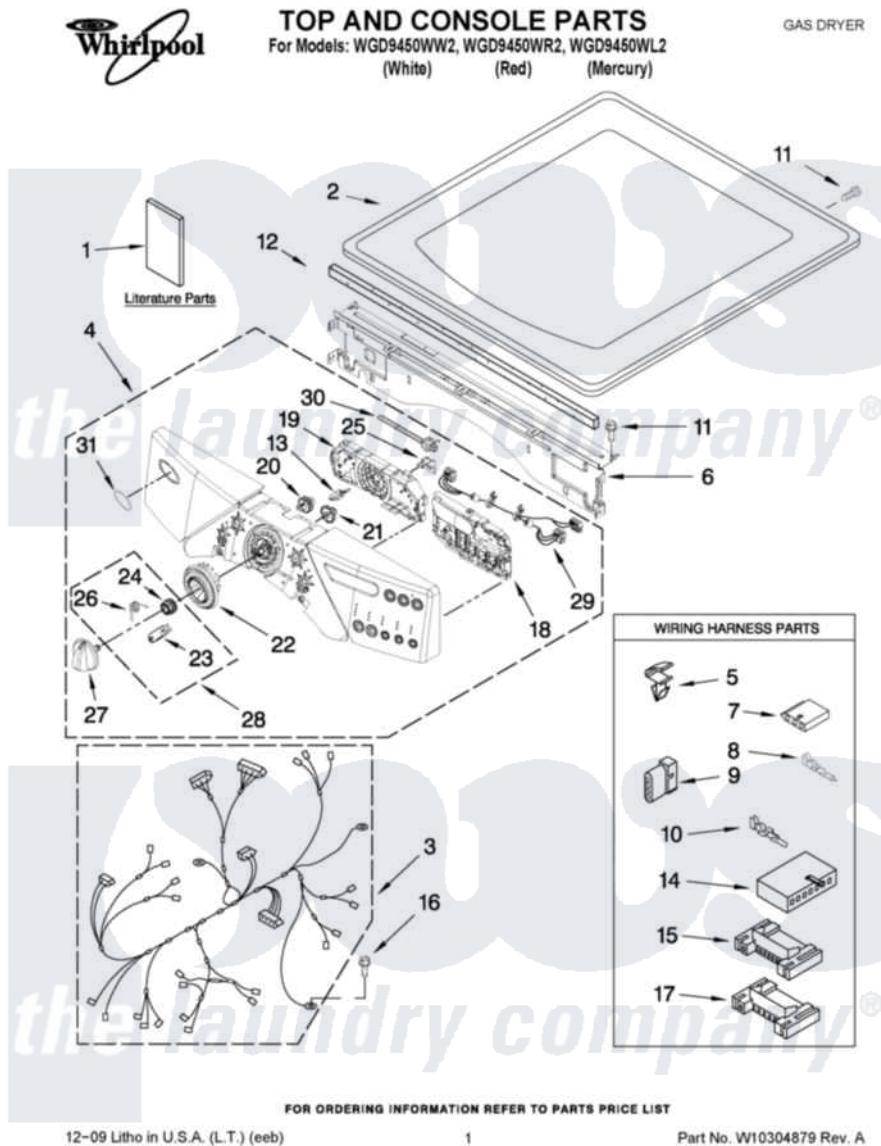

# Whirlpool WGD9450WL2 01 - TOP AND CONSOLE PARTS

Whirlpool Residential Whirlpool WGD9450WL2 Dryer Parts Parts Diagram 01 - TOP AND CONSOLE PARTS  
 Click on the part number to view part

Item	Original Part Number	Replaced By	Status	Part Description
1	<a href="#">W10244607</a>			Use And Care Guide
"	W10258369		Not Available	TECH SHEET
"	W10255469		Not Available	INSTALLATION INSTRUCTIONS
2	3980634	<a href="#">W10117263</a>		Top
"	<a href="#">W10249738</a>			Toe Panel
"	<a href="#">W10249739</a>			Top
3	<a href="#">W10111062</a>			Harness, Main
4	<a href="#">W10255226</a>			Panel, Console
"	<a href="#">W10255228</a>			Panel, Console
"	<a href="#">W10255227</a>			Panel, Console
5	<a href="#">3394427</a>			Clip-Harness
6	<a href="#">W10215656</a>			Bracket, Console
7	<a href="#">353424</a>			Plug, Terminal
8	<a href="#">94614</a>			Terminal
9	<a href="#">3936144</a>			Do-It-Yourself Repair Manuals
10	94613	<a href="#">596797</a>		Terminal

11	3390647	<a href="#">488729</a>	Screw
12	<a href="#">W10112267</a>		Foam-Seal Control Bracket
13	W10030070	<a href="#">W10012480</a>	Kit
14	<a href="#">3936150</a>		Connector, 7-Circuit
15	<a href="#">3395683</a>		Receptacle, Multi-Terminal
16	<a href="#">693995</a>		Screw, Hex Head
17	<a href="#">2203186</a>		Connector, 5-Circuit
18	<a href="#">W10280100</a>		User-Interface
19	<a href="#">W10279688</a>		User Interface
20	<a href="#">W10012430</a>		Encoder, Wheel Kit.
21	<a href="#">W10012440</a>		Retainer-Snap
22	<a href="#">W10250089</a>		Knob, Light Ring
23	W10012810	<a href="#">280230</a>	Encoder, Wheel Kit.
24	W10012460	<a href="#">280230</a>	Encoder, Wheel Kit.
25	<a href="#">W10112268</a>		Clip-Harness
26	W10012820	<a href="#">280230</a>	Encoder, Wheel Kit.
27	<a href="#">W10190685</a>		Knob, Control
28	<a href="#">W10012480</a>		Kit
29	<a href="#">W10242906</a>		Harness, Communication
30	<a href="#">3391018</a>		Tie Cable
31	W10117943	<a href="#">8303811</a>	Badge, Assembly