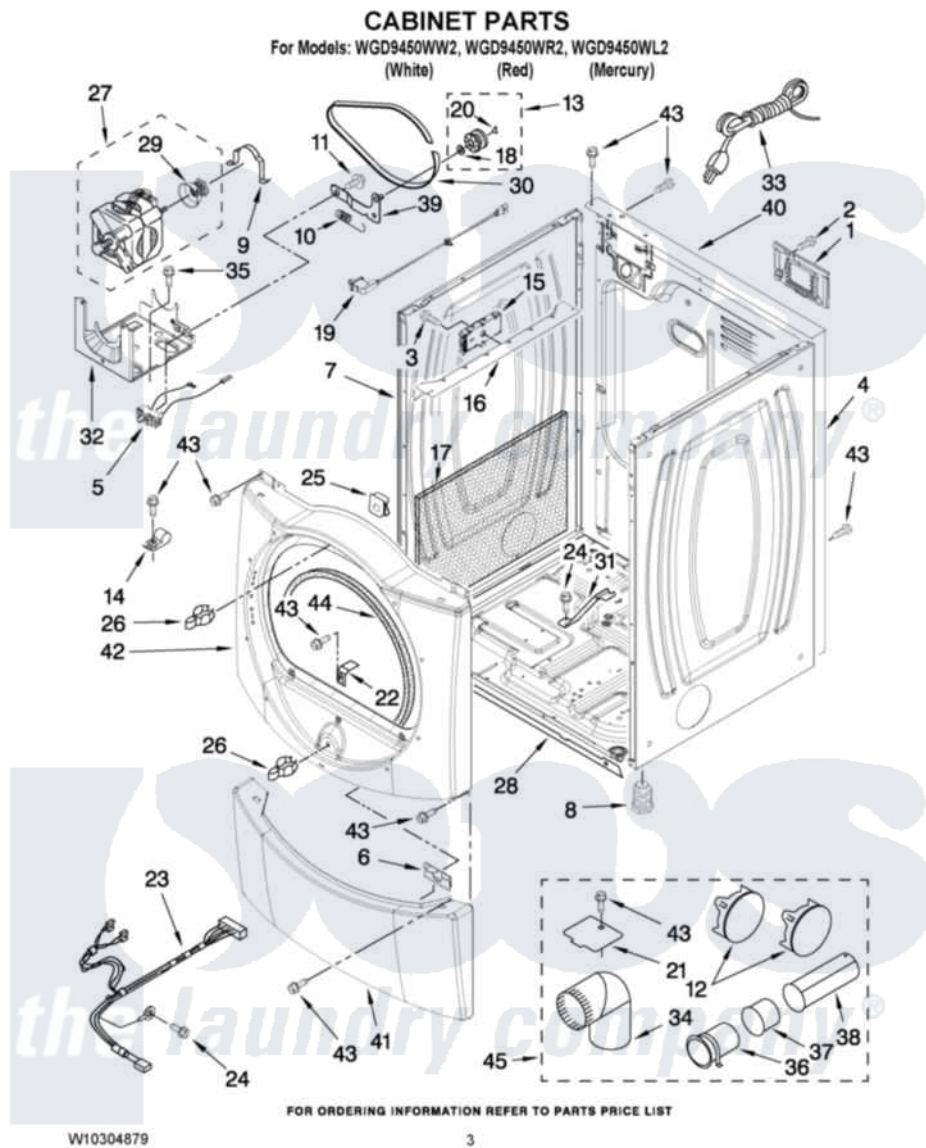

Whirlpool WGD9450WL2 02 - CABINET PARTS

Whirlpool [Residential Whirlpool WGD9450WL2 Dryer Parts](#) Parts Diagram 02 - CABINET PARTS
Click on the part number to view part

Item	Original Part Number	Replaced By	Status	Part Description
1	8317340			Cover, Terminal Block
2	3390814	90767		Screw, 8A X 3/8 HeX Washer Head Tapping
3	90767			Screw, 8A X 3/8 HeX Washer Head Tapping
4	W10192446			Panel, Side
"	W10249769			Panel, Side
"	W10249725			Panel, Side
5	W10246525	W10314253		Switch, Assembly Broken Belt
6	8519459			Clip, Toe Panel
7	W10192435			Panel, Side
"	W10249768			Panel, Side
"	W10249727			Panel, Side
8	3392100	49621		Feet-Leveling
NI	279810			Foot-Optional
9	660658			Clamp, Motor Mounting 343481 685441

10	3387374		Spring, Idler
11	3389420		Retainer-Idler 1/4-20 X 1/16
12	49252		Plug, Multivalent
"	W10151499	W10404617	Plug, Multivalent
13	3388672	279640	Pulley-Idr
14	3978776		Bracket, Gas Pipe Switch
15	W10256720		Control Board
16	8563727		Bracket, Control
17	W10123956		Dampening Panel
18	W10121334		Washer, Thrust
19	W10128087	W10318609	Switch, Assembly Door
20	690997		Washer, Thrust
21	8066115	3394331	Plate Cover
22	8529053		Ramp, Door Door Switch
23	W10242903		Harness, Digital Interface
24	693995		Screw, Hex Head
25	62825		Clip-S Type Control Board
26	696144	279570	Latch
27	8538263	279787	Motor-Drve
28	W10239098		Front Panel
29	8578220		Pulley, Motor
30	3387610	661570	Belt
31	8529757		Bracket, Burner
32	W10242878		Bracket, Motor Mounting
33	3401401	3401402	Cord, Power
34	49026		4" - 90° Elbow
35	343641	681414	Screw, 10AB X 1/2
36	8563747		Exhaust Pipe Medium Pipe
37	8563750		Exhaust Pipe
38	8563749		Exhaust Pipe
39	3388674	W10118756	Idler Bracket
40	W10244141		Panel, Rear
41	W10246269		Panel, Toe
"	W10259607		Toe, Panel
"	W10259606		Panel, Toe
42	W10180423		Front Panel
"	W10250670		Front Panel
"	W10249726		Front Panel
43	3390647	488729	Screw
44	3387242		Seal, Front Panel
45	279818	W10470674	Dryer Exhaust Kit
"	W10186596	W10470674	Dryer Exhaust Kit