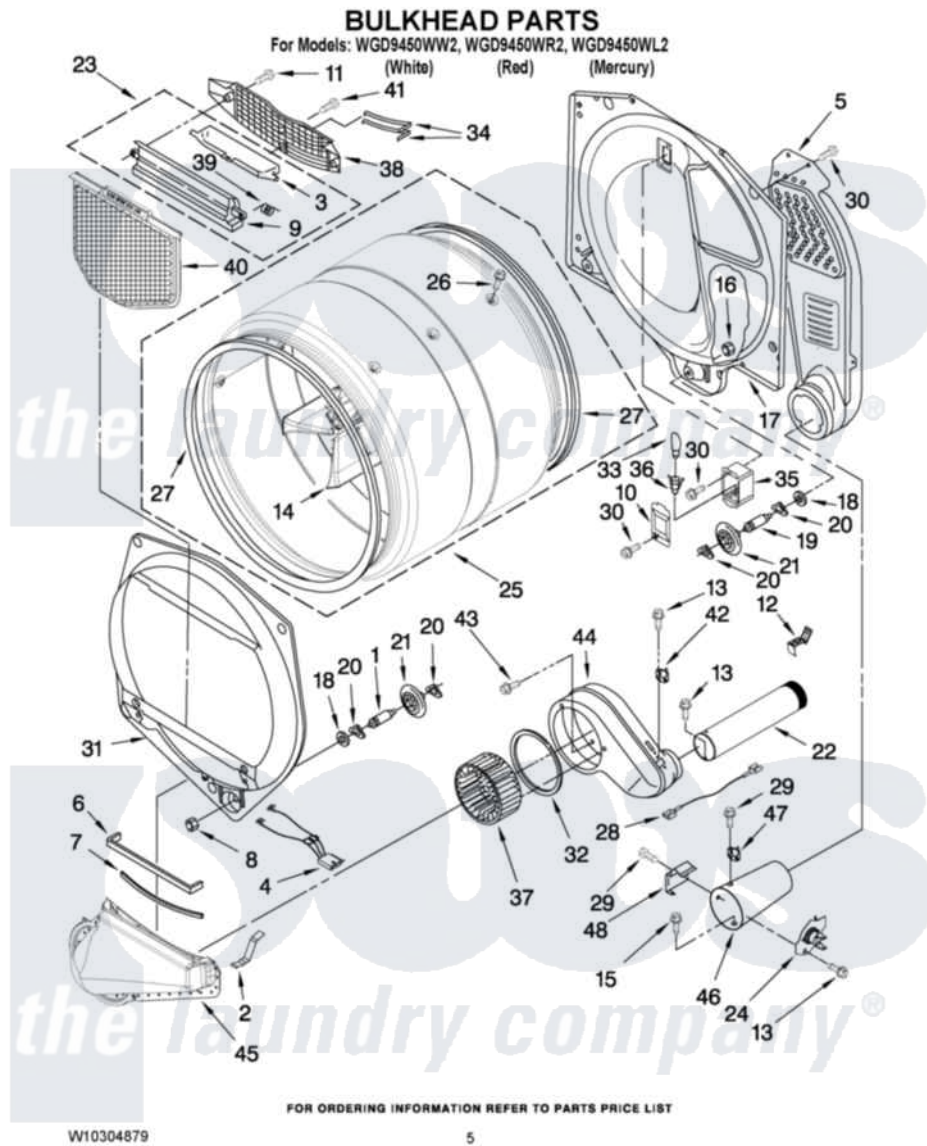

# Whirlpool WGD9450WL2 03 - BULKHEAD PARTS

Whirlpool [Residential Whirlpool WGD9450WL2 Dryer Parts](#) Parts Diagram 03 - BULKHEAD PARTS  
Click on the part number to view part

Item	Original Part Number	Replaced By	Status	Part Description
1	8575324	<a href="#">W10359271</a>		Shaft, Drum Roller Threads
2	<a href="#">8066208</a>			Clip-Exhaust
3	<a href="#">W10153413</a>			Door, Lint Screen
4	<a href="#">3406653</a>			Harness, Sensor
5	<a href="#">3394346</a>			Air Duct Assembly
6	<a href="#">697813</a>			Seal, Outlet Housing
7	697814	<a href="#">697813</a>		Seal, Outlet Housing
8	3934666	<a href="#">W10080210</a>		Nut, 3/8 X 16
9	<a href="#">W10153414</a>			Outlet, Housing Assembly
10	3402841	<a href="#">8532165</a>		Lens, Drum Light
11	<a href="#">3387230</a>			Screw, 10-16 X 13/16
12	<a href="#">8572105</a>			Retainer, Toe Panel
13	8533971	<a href="#">90767</a>		Screw, 8A X 3/8 HeX Washer Head Tapping
14	697693	<a href="#">W10113136</a>		Baffle, Drum
15	<a href="#">693995</a>			Screw, Hex Head
16	W10001120	<a href="#">W10080190</a>		Nut, 3/8-16