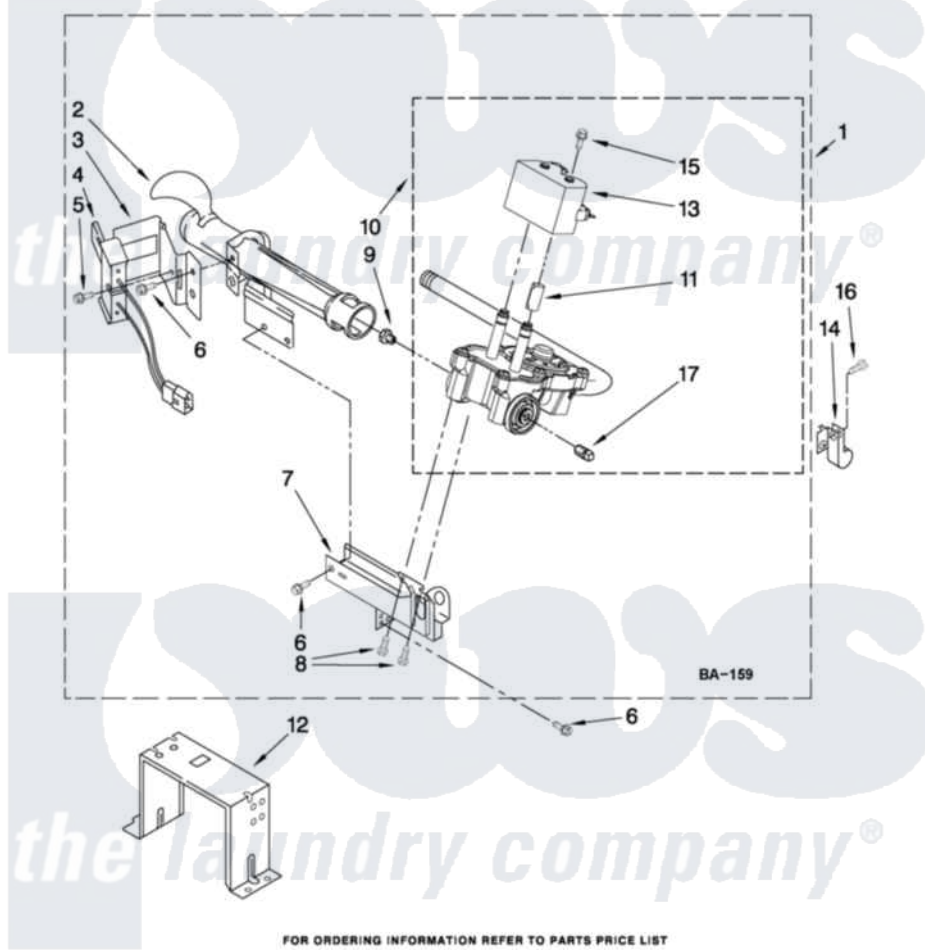

Whirlpool WGD9450WL2 04 - W10293911 BURNER ASSEMBLY

W10293911 BURNER ASSEMBLY

For Models: WGD9450WW2, WGD9450WR2, WGD9450WL2
(White) (Red) (Mercury)

USE WITH TYPE 1 - NATURAL, TYPE 2 - MIXED,
AND TYPE 4 - LIQUEFIED PROPANE AND BUTANE GASES

FOR ORDERING INFORMATION REFER TO PARTS PRICE LIST

W10304879

7

Whirlpool [Residential Whirlpool WGD9450WL2 Dryer Parts](#) Parts Diagram 04 - W10293911 BURNER ASSEMBLY
Click on the part number to view part

Item	Original Part Number	Replaced By	Status	Part Description
1	W10293911	W10310204		Burner-Gas
2	688617	693140		Burner
3	694298			Bracket, Ignitor
4	686590	279311		Ignitor
5	3393909			Screw, 8-32 X 7/8
6	343641	681414		Screw, 10AB X 1/2
7	3389871		Not Available	Base, Burner
8	3387057			Screw, 10-16 X 1/2 Orifice, Burner
9	15418			Orifice, Burner Type 1
10	W10175144	W10293912		Valve-Gas
11	W10295524	W10328463		Coil, 60 Hz
12	3389889			Bracket, Support
13	W10273784	W10328463		Coil, 60 Hz
14	3978776			Bracket, Gas Pipe Switch
15	326049536			Screw, Coil
16	3390647	488729		Screw