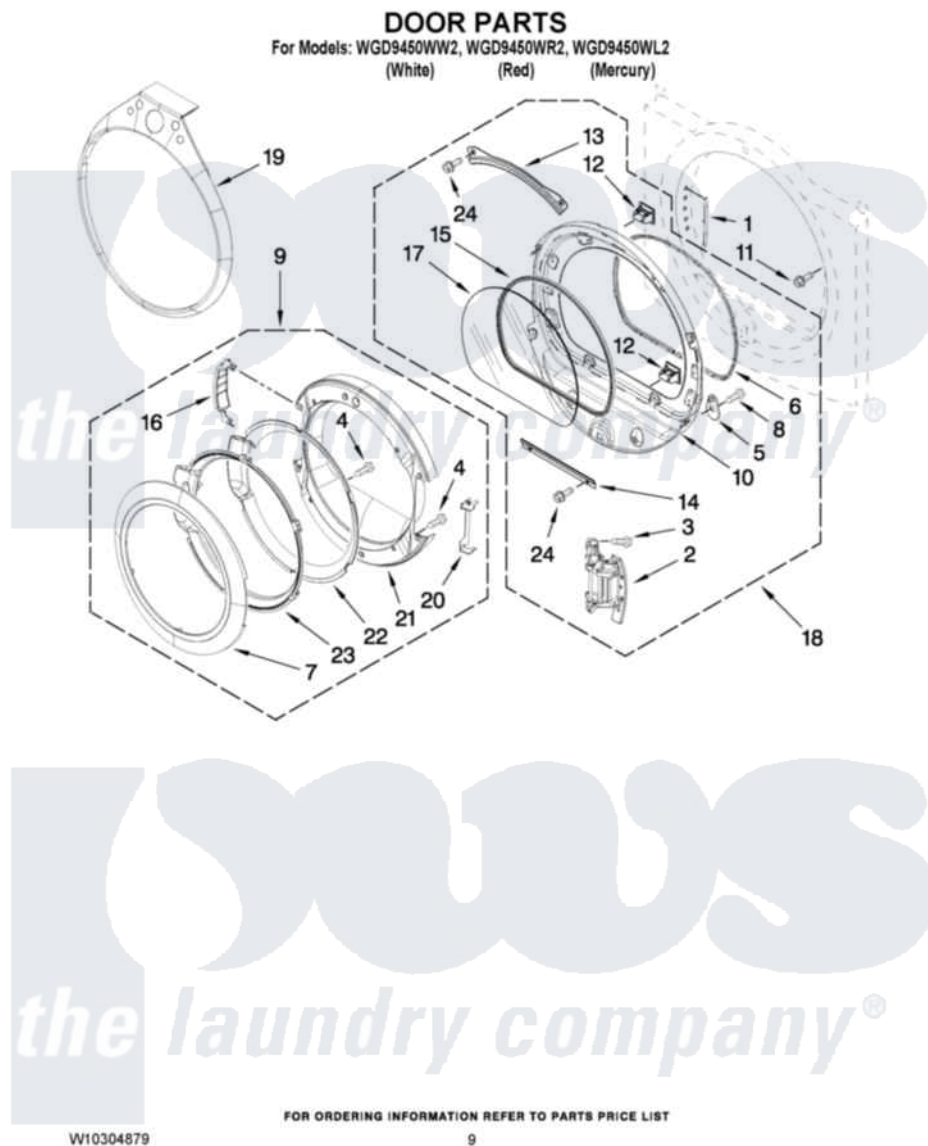

Whirlpool WGD9450WL2 05 - DOOR PARTS

Whirlpool [Residential Whirlpool WGD9450WL2 Dryer Parts](#) Parts Diagram 05 - DOOR PARTS
Click on the part number to view part

Item	Original Part Number	Replaced By	Status	Part Description
1	W10085230			Label, Hinge Hole Cover
2	W10139920			Door Hinge Assembly
3	W10159996			Screw, 10-24 X 25/64
4	9742177			Screw, 8-18 X .625
5	W10048910			Screw-Plug
6	W10139457			Seal-Door Handle, Ring Door
7	8579502			Handle, Door
8	3400224			Screw, 1/4-20 X 3/8
9	W10180115			Door Assembly
10	8578229			Door Assembly
11	355515			Screw, 8-18 X 11/16
12	690081	279570		Latch
13	8519356			Retainer-Window
14	8519354			Retainer-Window
15	8579662			Gasket, Window
16	W10180119			Cover-Hinge, Stationary Cover Hinge

"	W10181197	Cover Hinge
17	8566254	Glass-Window
18	8577819	Door Assembly
19	W10246598	Tear-Drop Trim And Clip Assembly
"	W10236937	Tear-Drop Trim And Clip Assembly
"	W10249741	Tear-Drop Trim And Clip Assembly
20	W10180120	Shield, Door
21	W10180118	Door, Intermediate
22	W10180117	Door Mask
23	8578155	Door Screen
24	3393258	3373329D Screw