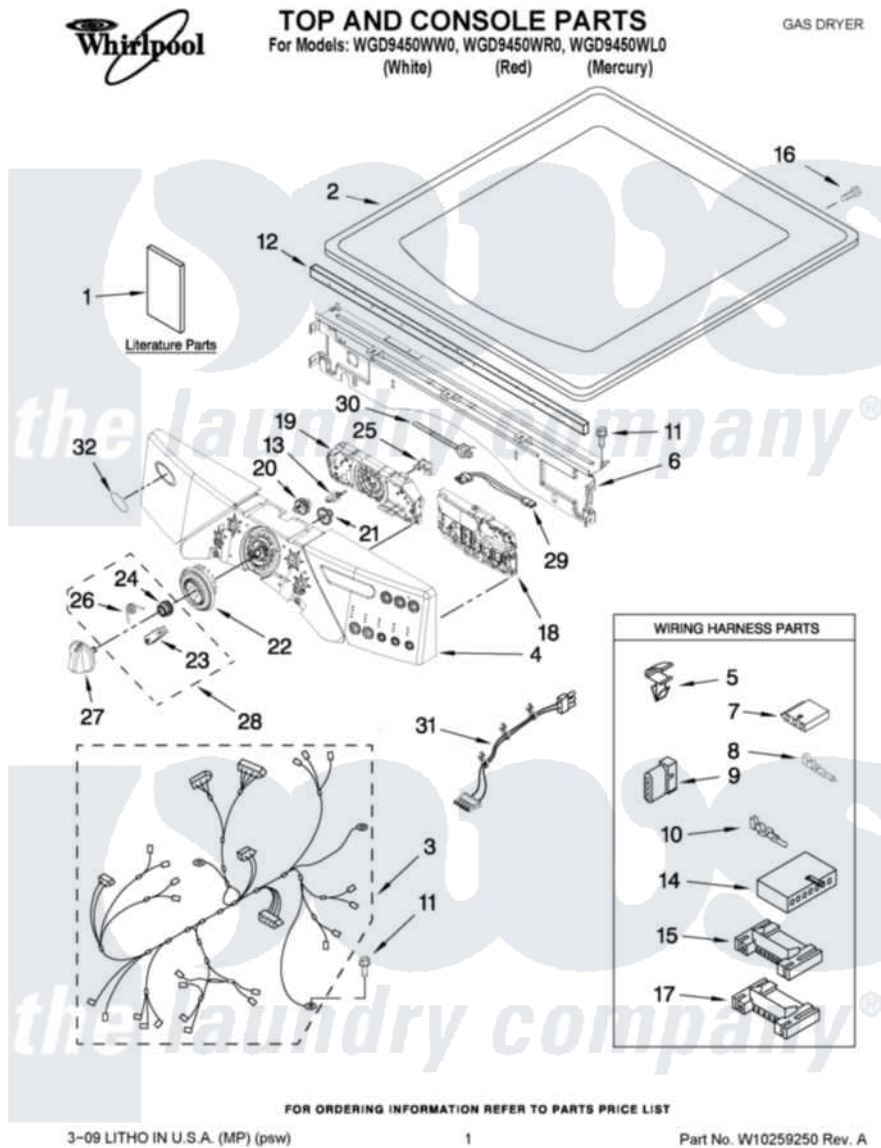

Whirlpool WGD9450WR0 01 - TOP AND CONSOLE PARTS

Whirlpool Residential Whirlpool WGD9450WR0 Dryer Parts Parts Diagram 01 - TOP AND CONSOLE PARTS
Click on the part number to view part

Item	Original Part Number	Replaced By	Status	Part Description
1	W10244607			Use And Care Guide
"	W10251192		Not Available	TECH SHEET
"	W10224610		Not Available	INSTALLATION (INSTRUCTION)
2	3980634	W10117263		Top
"	W10249738			Toe Panel
"	W10249739			Top
3	W10111011			Harness, Main
4	W10246587	W10255226		Panel, Console
"	W10251615	W10255228		Panel, Console
"	W10251609	W10255227		Panel, Console
5	3394427			Clip-Harness
6	W10215656			Bracket, Console
7	353424			Plug, Terminal
8	94614			Terminal
9	3936144			Do-It-Yourself Repair Manuals
10	94613	596797		Terminal

11	3390647	488729	Screw
12	W10112267		Foam-Seal Control Bracket
13	W10030070	W10012480	Kit
14	3936150		Connector, 7-Circuit
15	3395683		Receptacle, Multi-Terminal
16	98139	303776	Screw
17	2203186		Connector, 5-Circuit
18	W10248079	Not Available	USER-INTERFACE (RIGHT)
19	W10121375		User Interface
20	W10012430		Encoder, Wheel Kit.
21	W10012440		Retainer-Snap
22	W10250089		Knob, Light Ring
23	W10012810	280230	Encoder, Wheel Kit.
24	W10012460	280230	Encoder, Wheel Kit.
25	W10112268		Clip-Harness
26	W10012820	280230	Encoder, Wheel Kit.
27	W10190685		Knob, Control
28	W10012480		Kit
29	W10095960		Harness, Communication
30	3391018		Tie Cable
31	W10111020		Power Cable, User-Interface
32	W10117943	8303811	Badge, Assembly