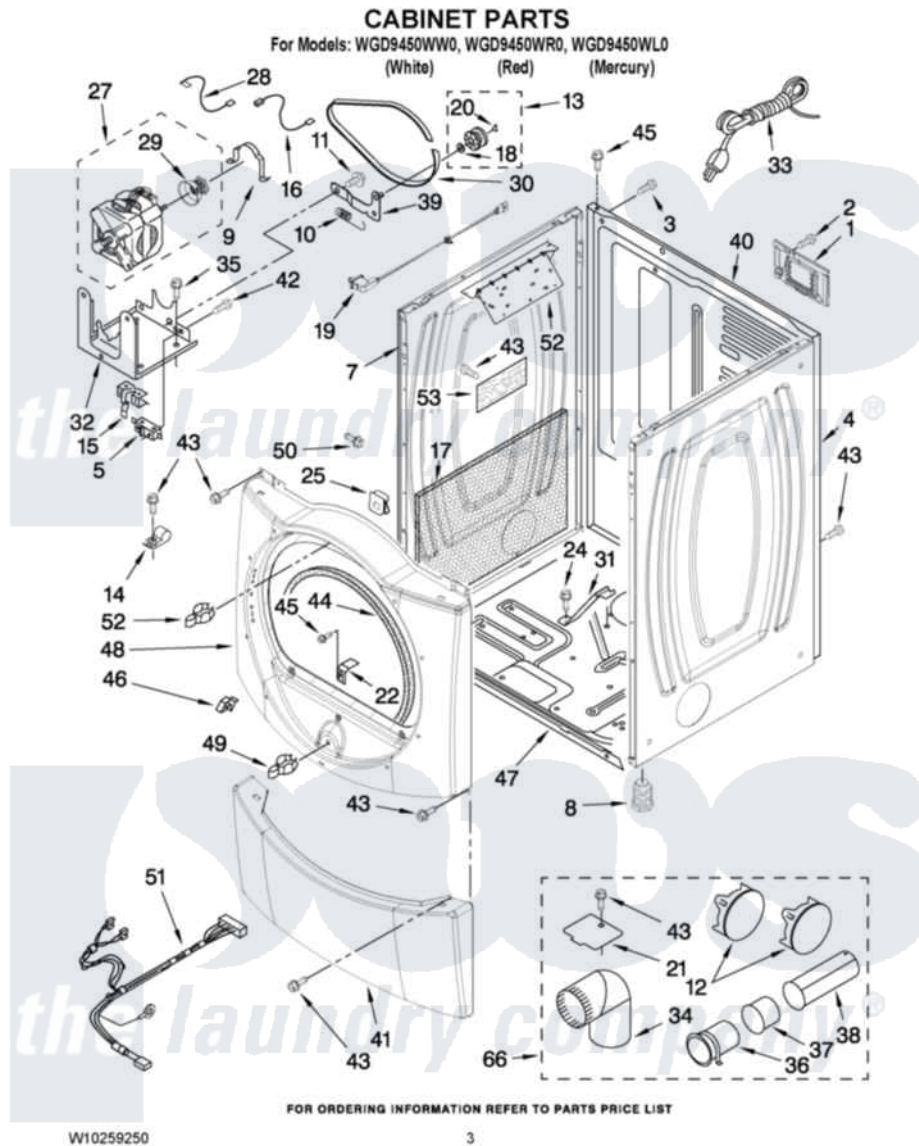

Whirlpool WGD9450WR0 02 - CABINET PARTS

Whirlpool [Residential Whirlpool WGD9450WR0 Dryer Parts](#) Parts Diagram 02 - CABINET PARTS
Click on the part number to view part

| Item | Original Part Number | Replaced By | Status | Part Description |
|------|---------------------------|---------------------------|--------|---|
| 1 | 8317340 | | | Cover, Terminal Block |
| 2 | 3390814 | 90767 | | Screw, 8A X 3/8 HeX Washer Head Tapping |
| 3 | 98139 | 303776 | | Screw |
| 4 | W10192446 | | | Panel, Side |
| " | W10249769 | | | Panel, Side |
| " | W10249725 | | | Panel, Side |
| 5 | 3394881 | 279782 | | Switch-Lid |
| 7 | W10192435 | | | Panel, Side |
| " | W10249768 | | | Panel, Side |
| " | W10249727 | | | Panel, Side |
| 8 | 3392100 | 49621 | | Feet-Leveling |
| " | 279810 | | | Foot-Optional |
| 9 | W10121316 | | | Plug, Multivent |
| 10 | 3387374 | | | Spring, Idler |
| 11 | 3389420 | | | Retainer-Idler 1/4-20 X 1/16 |
| 12 | 697750 | W10470674 | | Dryer Exhaust Kit |