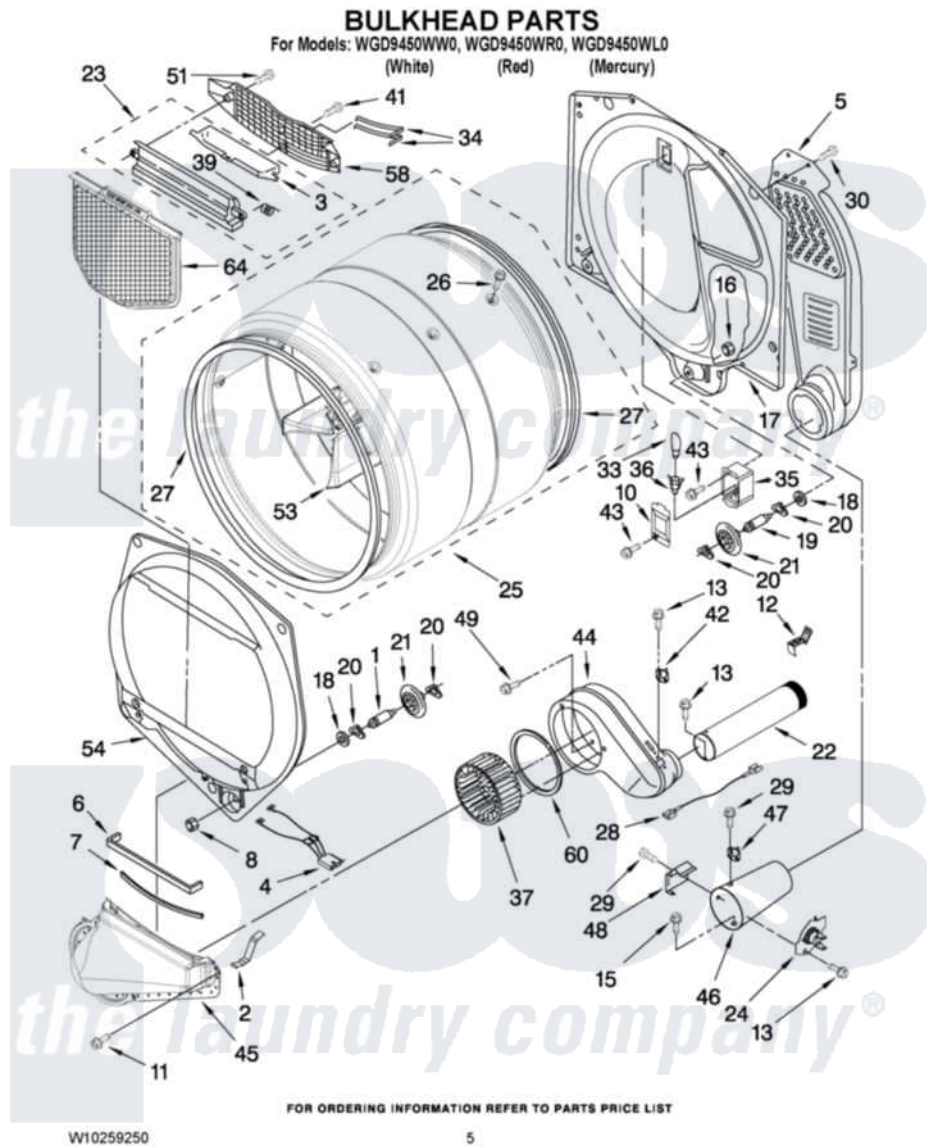

# Whirlpool WGD9450WR0 03 - BULKHEAD PARTS

Whirlpool Residential Whirlpool WGD9450WR0 Dryer Parts Parts Diagram 03 - BULKHEAD PARTS  
Click on the part number to view part

Item	Original Part Number	Replaced By	Status	Part Description
1	8575324	<a href="#">W10359271</a>		Shaft, Drum Roller Threads
2	<a href="#">8066208</a>			Clip-Exhaust
3	3394984	<a href="#">8563758</a>		Door, Lint Screen
4	<a href="#">3406653</a>			Harness, Sensor
5	<a href="#">3394346</a>			Air Duct Assembly
6	<a href="#">697813</a>			Seal, Outlet Housing
7	697814	<a href="#">697813</a>		Seal, Outlet Housing
8	3934666	<a href="#">W10080210</a>		Nut, 3/8 X 16
10	3402841	<a href="#">8532165</a>		Lens, Drum Light
11	359625	<a href="#">487240</a>		Screw, For Mtg. Service Capacitor
12	<a href="#">8572105</a>			Retainer, Toe Panel
13	8533971	<a href="#">90767</a>		Screw, 8A X 3/8 HeX Washer Head Tapping
15	<a href="#">693995</a>			Screw, Hex Head
16	W10001120	<a href="#">W10080190</a>		Nut, 3/8-16
17	<a href="#">W10080170</a>			Bulkhead, Rear