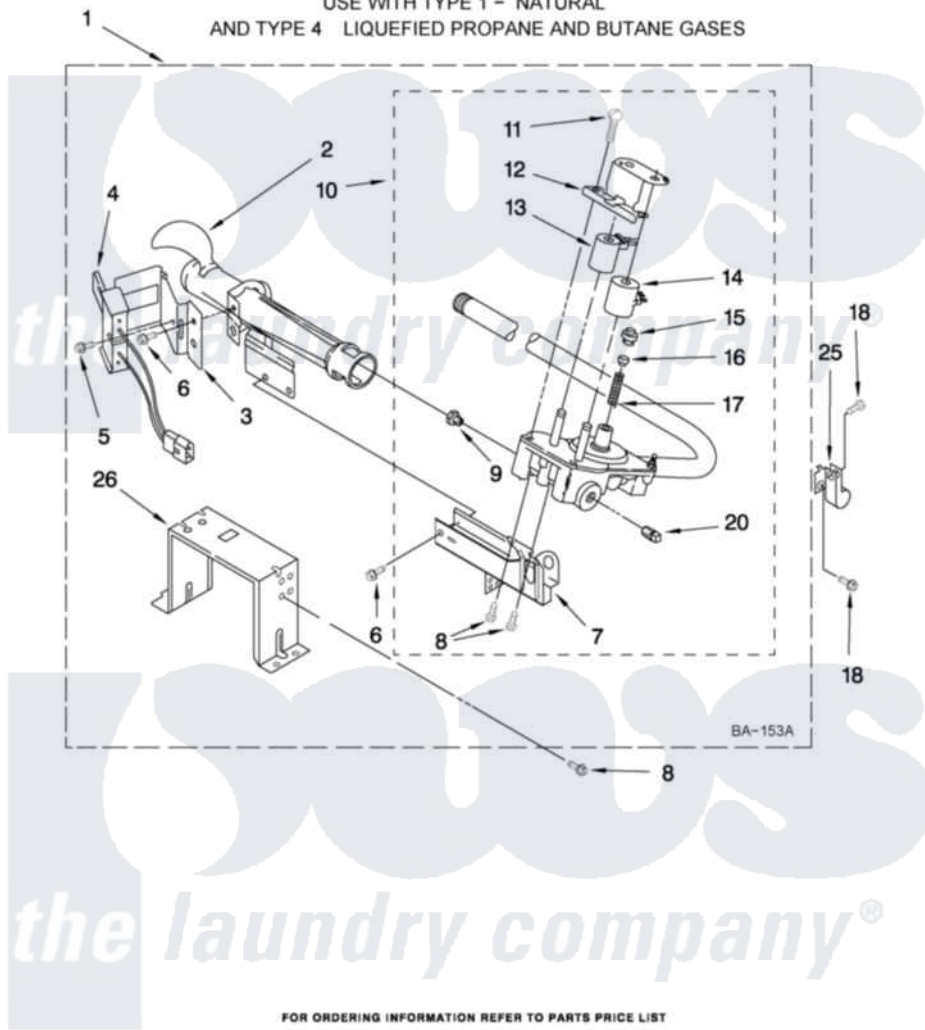

Whirlpool WGD9450WR0 04 - 8576353 BURNER ASSEMBLY

8576353 BURNER ASSEMBLY

For Models: WGD9450WW0, WGD9450WR0, WGD9450WL0
(White) (Red) (Mercury)

USE WITH TYPE 1 - NATURAL
AND TYPE 4 LIQUEFIED PROPANE AND BUTANE GASES

FOR ORDERING INFORMATION REFER TO PARTS PRICE LIST

W10259250

7

Whirlpool [Residential Whirlpool WGD9450WR0 Dryer Parts](#) Parts Diagram 04 - 8576353 BURNER ASSEMBLY
Click on the part number to view part

Item	Original Part Number	Replaced By	Status	Part Description
1	8576353	280119		Burner-Gas
2	688617	693140		Burner
3	694298			Bracket, Ignitor
4	686590	279311		Ignitor
5	3393909			Screw, 8-32 X 7/8
6	343641	681414		Screw, 10AB X 1/2
7	3389871		Not Available	Base, Burner
8	3387057			Screw, 10-16 X 1/2 Orifice, Burner
9	15418			Orifice, Burner Type 1
"	15422		Not Available	ORIFICE, BURNER (TYPE 4) (BUTANE)
"	234867	229742		Orifice, Burner
10	W10118347	W10293912		Valve-Gas
11	694421			Screw, Bracket Mounting
12	694538			Bracket, Shunt
13	694540			Coil, 60 Hz