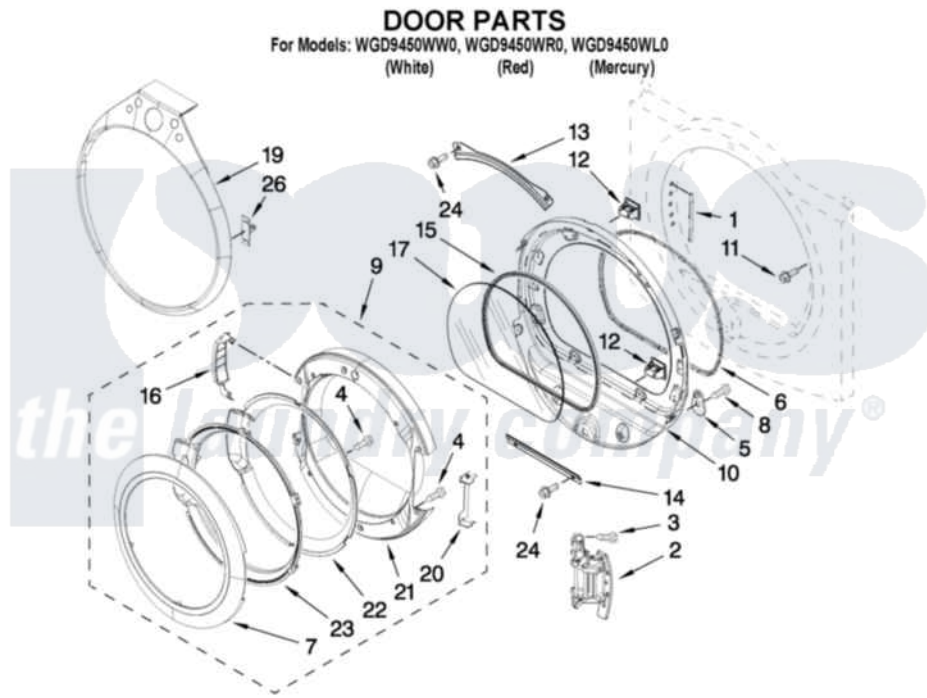

Whirlpool WGD9450WR0 05 - DOOR PARTS

W10259250

FOR ORDERING INFORMATION REFER TO PARTS PRICE LIST

9

Whirlpool [Residential Whirlpool WGD9450WR0 Dryer Parts](#) Parts Diagram 05 - DOOR PARTS
Click on the part number to view part

Item	Original Part Number	Replaced By	Status	Part Description
1	W10085210			Label-Hinge Hole Cover Front Panel
2	W10139920			Door Hinge Assembly
3	W10159996			Screw, 10-24 X 25/64
4	9742177			Screw, 8-18 X .625
5	W10048910			Screw-Plug
6	W10139457			Seal-Door Handle, Ring Door
7	8579502			Handle, Door
8	3400224			Screw, 1/4-20 X 3/8
9	W10180115			Door Assembly
10	8578229			Door Assembly
11	355515			Screw, 8-18 X 11/16
12	690081	279570		Latch
13	8519356			Retainer-Window
14	8519354			Retainer-Window
15	8579662			Gasket, Window
				Cover Hinge, Stationary Cover

16	W10180119	Cover-Hinge, Stationary Cover Hinge
"	W10181197	Cover Hinge
17	8566254	Glass-Window
19	W10246598	Tear-Drop Trim And Clip Assembly
"	W10236937	Tear-Drop Trim And Clip Assembly
"	W10249741	Tear-Drop Trim And Clip Assembly
20	W10180120	Shield, Door
21	W10180118	Door, Intermediate
22	W10180117	Door Mask
23	8578155	Door Screen
24	3393258	3373329D Screw
26	W10129065	Trim-Clip Metal