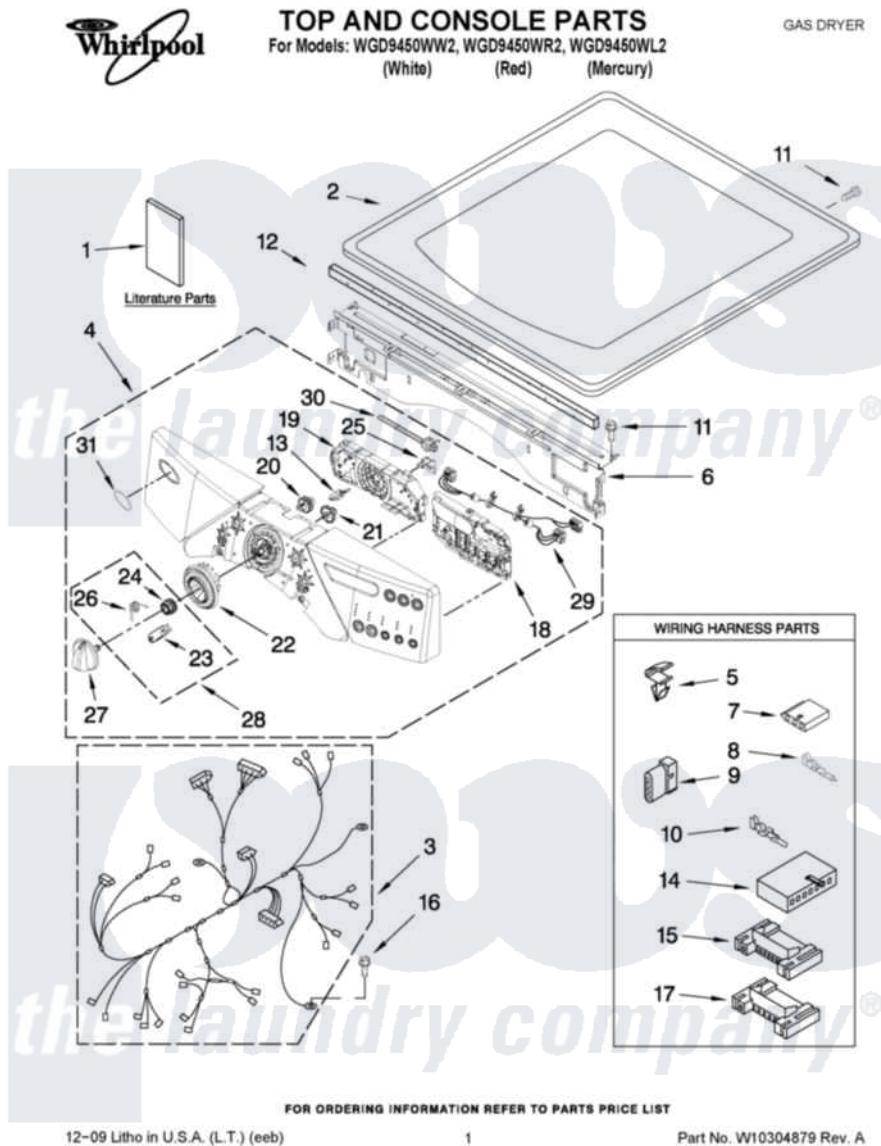

Whirlpool WGD9450WR2 01 - TOP AND CONSOLE PARTS

Whirlpool Residential Whirlpool WGD9450WR2 Dryer Parts Parts Diagram 01 - TOP AND CONSOLE PARTS
 Click on the part number to view part

Item	Original Part Number	Replaced By	Status	Part Description
1	W10244607			Use And Care Guide
"	W10258369		Not Available	TECH SHEET
"	W10255469		Not Available	INSTALLATION INSTRUCTIONS
2	3980634	W10117263		Top
"	W10249738			Toe Panel
"	W10249739			Top
3	W10111062			Harness, Main
4	W10255226			Panel, Console
"	W10255228			Panel, Console
"	W10255227			Panel, Console
5	3394427			Clip-Harness
6	W10215656			Bracket, Console
7	353424			Plug, Terminal
8	94614			Terminal
9	3936144			Do-It-Yourself Repair Manuals
10	94613	596797		Terminal

11	3390647	488729	Screw
12	W10112267		Foam-Seal Control Bracket
13	W10030070	W10012480	Kit
14	3936150		Connector, 7-Circuit
15	3395683		Receptacle, Multi-Terminal
16	693995		Screw, Hex Head
17	2203186		Connector, 5-Circuit
18	W10280100		User-Interface
19	W10279688		User Interface
20	W10012430		Encoder, Wheel Kit.
21	W10012440		Retainer-Snap
22	W10250089		Knob, Light Ring
23	W10012810	280230	Encoder, Wheel Kit.
24	W10012460	280230	Encoder, Wheel Kit.
25	W10112268		Clip-Harness
26	W10012820	280230	Encoder, Wheel Kit.
27	W10190685		Knob, Control
28	W10012480		Kit
29	W10242906		Harness, Communication
30	3391018		Tie Cable
31	W10117943	8303811	Badge, Assembly