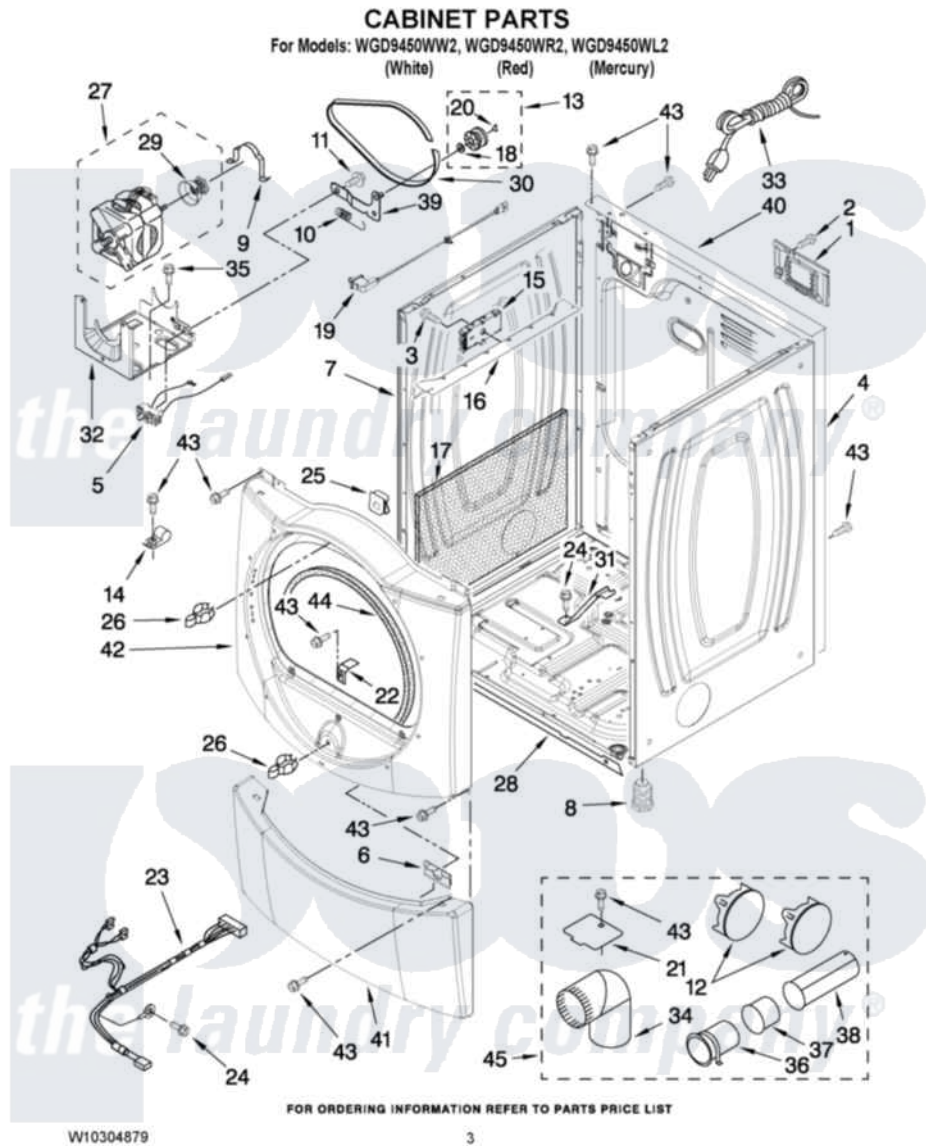

# Whirlpool WGD9450WR2 02 - CABINET PARTS

Whirlpool [Residential Whirlpool WGD9450WR2 Dryer Parts](#) Parts Diagram 02 - CABINET PARTS  
Click on the part number to view part

Item	Original Part Number	Replaced By	Status	Part Description
1	<a href="#">8317340</a>			Cover, Terminal Block
2	3390814	<a href="#">90767</a>		Screw, 8A X 3/8 HeX Washer Head Tapping
3	<a href="#">90767</a>			Screw, 8A X 3/8 HeX Washer Head Tapping
4	<a href="#">W10192446</a>			Panel, Side
"	<a href="#">W10249769</a>			Panel, Side
"	<a href="#">W10249725</a>			Panel, Side
5	W10246525	<a href="#">W10314253</a>		Switch, Assembly Broken Belt
6	<a href="#">8519459</a>			Clip, Toe Panel
7	<a href="#">W10192435</a>			Panel, Side
"	<a href="#">W10249768</a>			Panel, Side
"	<a href="#">W10249727</a>			Panel, Side
8	3392100	<a href="#">49621</a>		Feet-Leveling
NI	<a href="#">279810</a>			Foot-Optional
9	<a href="#">660658</a>			Clamp, Motor Mounting 343481 685441