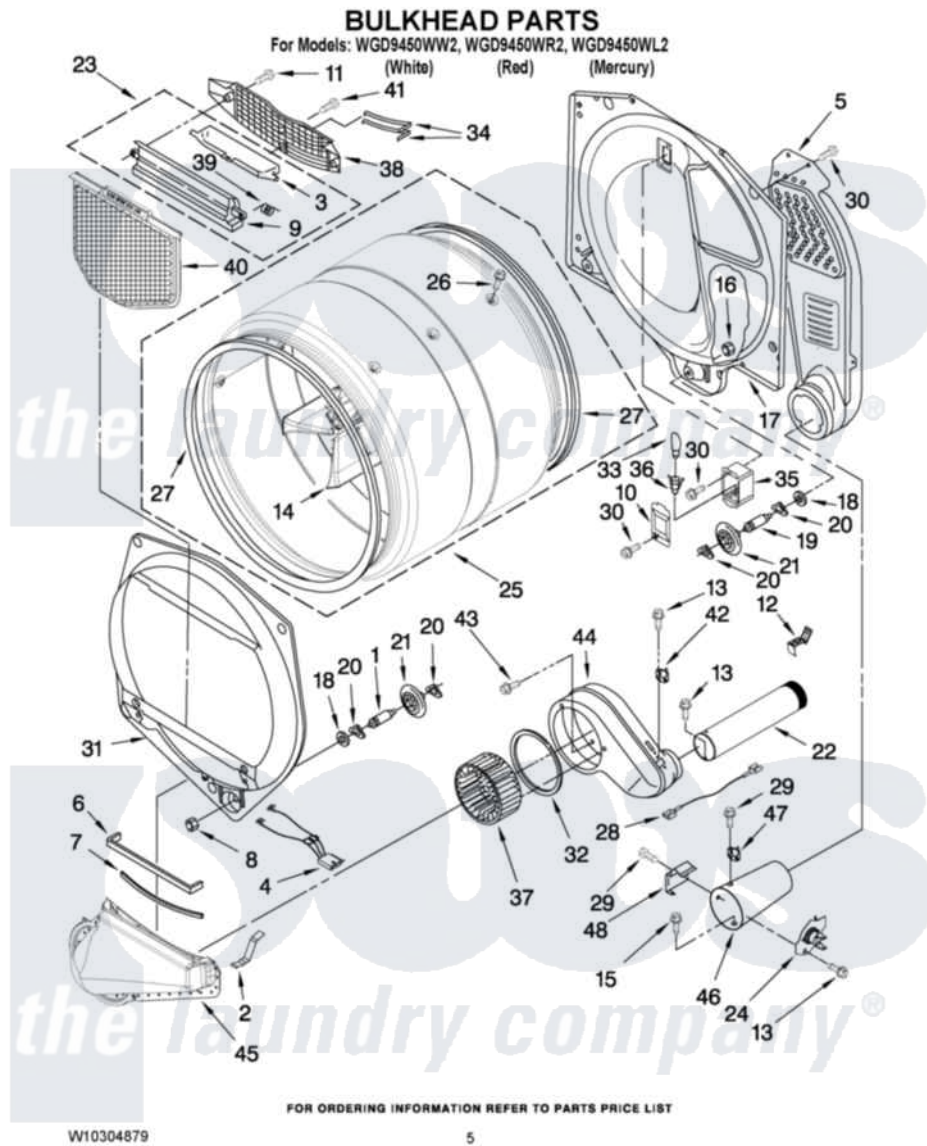

Whirlpool WGD9450WR2 03 - BULKHEAD PARTS

Whirlpool Residential Whirlpool WGD9450WR2 Dryer Parts Parts Diagram 03 - BULKHEAD PARTS
Click on the part number to view part

Item	Original Part Number	Replaced By	Status	Part Description
1	8575324	W10359271		Shaft, Drum Roller Threads
2	8066208			Clip-Exhaust
3	W10153413			Door, Lint Screen
4	3406653			Harness, Sensor
5	3394346			Air Duct Assembly
6	697813			Seal, Outlet Housing
7	697814	697813		Seal, Outlet Housing
8	3934666	W10080210		Nut, 3/8 X 16
9	W10153414			Outlet, Housing Assembly
10	3402841	8532165		Lens, Drum Light
11	3387230			Screw, 10-16 X 13/16
12	8572105			Retainer, Toe Panel
13	8533971	90767		Screw, 8A X 3/8 HeX Washer Head Tapping
14	697693	W10113136		Baffle, Drum
15	693995			Screw, Hex Head
16	W10001120	W10080190		Nut, 3/8-16

17	W10080170		Bulkhead, Rear
18	3387459	W10080960	Washer, Support
19	8575325	W10359272	Shaft, Roller Drum Threads
20	690997		Washer, Thrust
21	8536973	W10314173	Support
22	8563745	279936	Kit-Exhst
23	W10153423		Outlet Grille, Housing Assembly
24	8573713		Thermal-Cutoff
25	W10181466		Complete Drum Assembly
26	W10219342		Screw, Baffle Mounting
27	W10166807	280114	Seal
28	3401710		Jumper, Tco High Limit
29	90767		Screw, 8A X 3/8 HeX Washer Head Tapping
30	3390647	488729	Screw
31	W10252304		Bulkhead, Front
32	697770		Seal, Cover Plate Blower Housing
33	3406124	22002263	Lamp
34	3387223		Electrode, Sensor
35	8578825		Bracket, Drum Light
36	W10214261		Socket, Drum Light Assembly
37	697772		Wheel, Blower
38	W10153412		Grille, Outlet
39	3394986		Spring, Lint Screen Door
40	W10049370	W10120998	Screen
41	695240	488729	Screw
42	8577274		Thermostat 295F
43	489463		Screw, 8-18 X 1/16
44	8544362	W10119255	Housing, Blower
45	8066168	W10128606	Duct-Lint
46	8573824		Funnel, Burner
47	3391912		Thermostat, High-Limit 255 F
48	338906		Radiant, Sensor