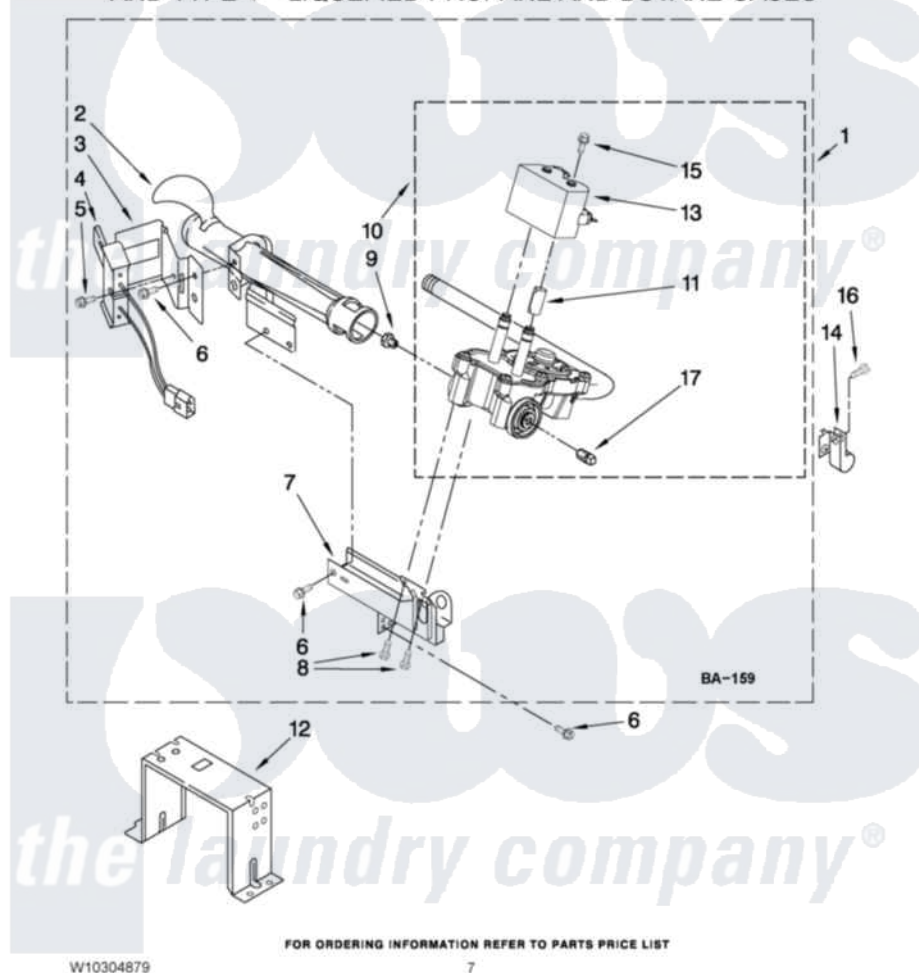

Whirlpool WGD9450WR2 04 - W10293911 BURNER ASSEMBLY

W10293911 BURNER ASSEMBLY

For Models: WGD9450WW2, WGD9450WR2, WGD9450WL2
(White) (Red) (Mercury)

USE WITH TYPE 1 - NATURAL, TYPE 2 - MIXED,
AND TYPE 4 - LIQUEFIED PROPANE AND BUTANE GASES

W10304879

FOR ORDERING INFORMATION REFER TO PARTS PRICE LIST

7

Whirlpool [Residential Whirlpool WGD9450WR2 Dryer Parts](#) Parts Diagram 04 - W10293911 BURNER ASSEMBLY
Click on the part number to view part

Item	Original Part Number	Replaced By	Status	Part Description
1	W10293911	W10310204		Burner-Gas
2	688617	693140		Burner
3	694298			Bracket, Ignitor
4	686590	279311		Ignitor
5	3393909			Screw, 8-32 X 7/8
6	343641	681414		Screw, 10AB X 1/2
7	3389871		Not Available	Base, Burner
8	3387057			Screw, 10-16 X 1/2 Orifice, Burner
9	15418			Orifice, Burner Type 1
10	W10175144	W10293912		Valve-Gas
11	W10295524	W10328463		Coil, 60 Hz
12	3389889			Bracket, Support
13	W10273784	W10328463		Coil, 60 Hz
14	3978776			Bracket, Gas Pipe Switch
15	326049536			Screw, Coil
16	3390647	488729		Screw