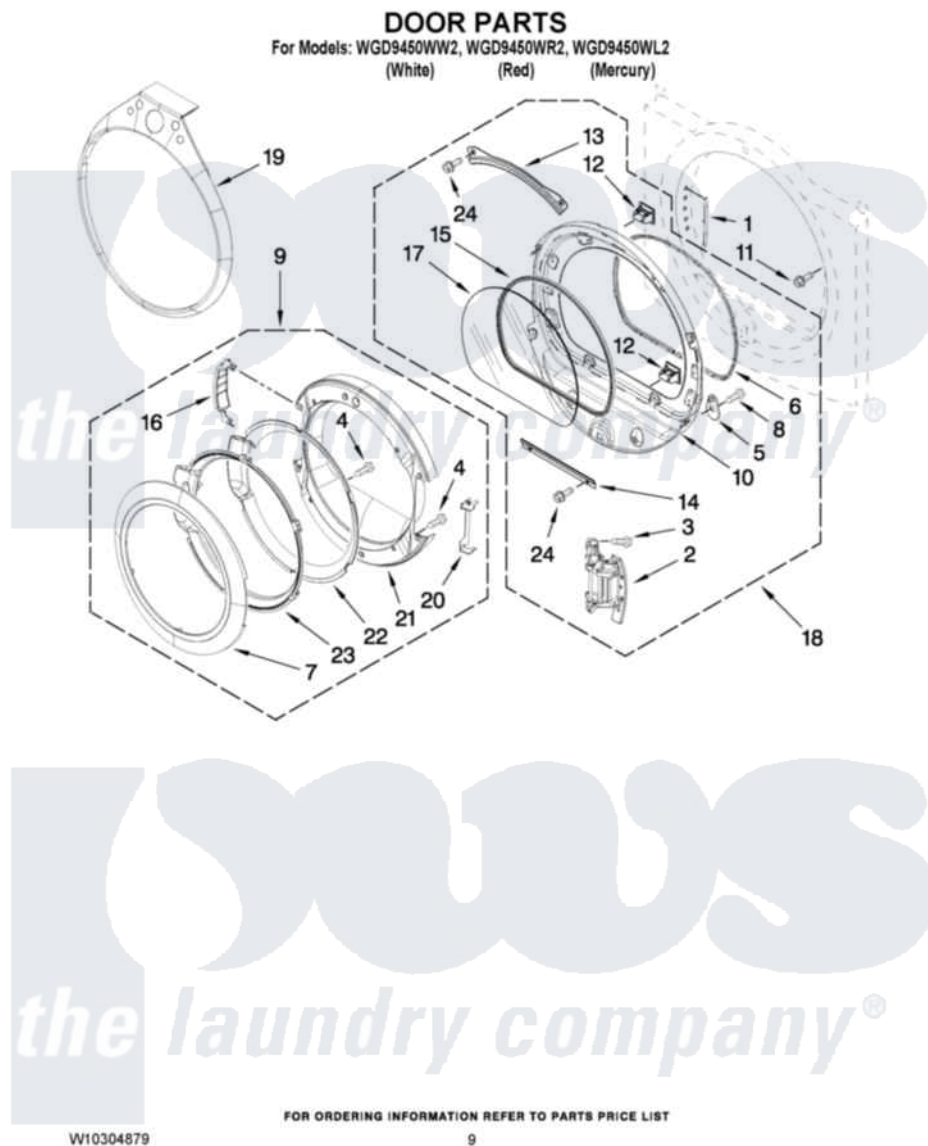

# Whirlpool WGD9450WR2 05 - DOOR PARTS

Whirlpool [Residential Whirlpool WGD9450WR2 Dryer Parts](#) Parts Diagram 05 - DOOR PARTS  
Click on the part number to view part

Item	Original Part Number	Replaced By	Status	Part Description
1	<a href="#">W10085230</a>			Label, Hinge Hole Cover
2	<a href="#">W10139920</a>			Door Hinge Assembly
3	<a href="#">W10159996</a>			Screw, 10-24 X 25/64
4	<a href="#">9742177</a>			Screw, 8-18 X .625
5	<a href="#">W10048910</a>			Screw-Plug
6	<a href="#">W10139457</a>			Seal-Door Handle, Ring Door
7	<a href="#">8579502</a>			Handle, Door
8	<a href="#">3400224</a>			Screw, 1/4-20 X 3/8
9	<a href="#">W10180115</a>			Door Assembly
10	<a href="#">8578229</a>			Door Assembly
11	<a href="#">355515</a>			Screw, 8-18 X 11/16
12	690081	<a href="#">279570</a>		Latch
13	<a href="#">8519356</a>			Retainer-Window
14	<a href="#">8519354</a>			Retainer-Window
15	<a href="#">8579662</a>			Gasket, Window
16	<a href="#">W10180119</a>			Cover-Hinge, Stationary Cover Hinge

"	<a href="#">W10181197</a>	Cover Hinge
17	<a href="#">8566254</a>	Glass-Window
18	<a href="#">8577819</a>	Door Assembly
19	<a href="#">W10246598</a>	Tear-Drop Trim And Clip Assembly
"	<a href="#">W10236937</a>	Tear-Drop Trim And Clip Assembly
"	<a href="#">W10249741</a>	Tear-Drop Trim And Clip Assembly
20	<a href="#">W10180120</a>	Shield, Door
21	<a href="#">W10180118</a>	Door, Intermediate
22	<a href="#">W10180117</a>	Door Mask
23	<a href="#">8578155</a>	Door Screen
24	3393258	<a href="#">3373329D</a> Screw