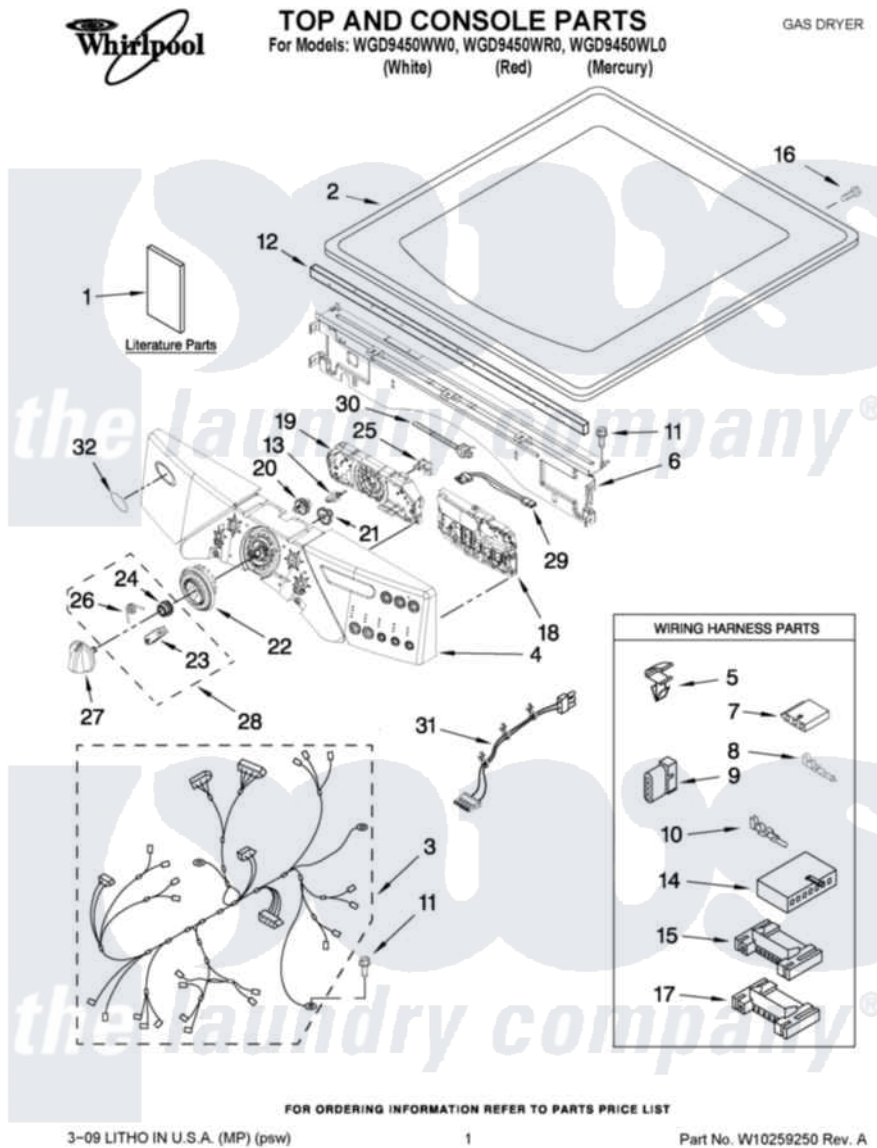

Whirlpool WGD9450WW0 01 - TOP AND CONSOLE PARTS

Whirlpool Residential Whirlpool WGD9450WW0 Dryer Parts Parts Diagram 01 - TOP AND CONSOLE PARTS
 Click on the part number to view part

Item	Original Part Number	Replaced By	Status	Part Description
1	W10244607			Use And Care Guide
"	W10251192		Not Available	TECH SHEET
"	W10224610		Not Available	INSTALLATION (INSTRUCTION)
2	3980634	W10117263		Top
"	W10249738			Toe Panel
"	W10249739			Top
3	W10111011			Harness, Main
4	W10246587	W10255226		Panel, Console
"	W10251615	W10255228		Panel, Console
"	W10251609	W10255227		Panel, Console
5	3394427			Clip-Harness
6	W10215656			Bracket, Console
7	353424			Plug, Terminal
8	94614			Terminal
9	3936144			Do-It-Yourself Repair Manuals
10	94613	596797		Terminal

11	3390647	488729	Screw
12	W10112267		Foam-Seal Control Bracket
13	W10030070	W10012480	Kit
14	3936150		Connector, 7-Circuit
15	3395683		Receptacle, Multi-Terminal
16	98139	303776	Screw
17	2203186		Connector, 5-Circuit
18	W10248079	Not Available	USER-INTERFACE (RIGHT)
19	W10121375		User Interface
20	W10012430		Encoder, Wheel Kit.
21	W10012440		Retainer-Snap
22	W10250089		Knob, Light Ring
23	W10012810	280230	Encoder, Wheel Kit.
24	W10012460	280230	Encoder, Wheel Kit.
25	W10112268		Clip-Harness
26	W10012820	280230	Encoder, Wheel Kit.
27	W10190685		Knob, Control
28	W10012480		Kit
29	W10095960		Harness, Communication
30	3391018		Tie Cable
31	W10111020		Power Cable, User-Interface
32	W10117943	8303811	Badge, Assembly