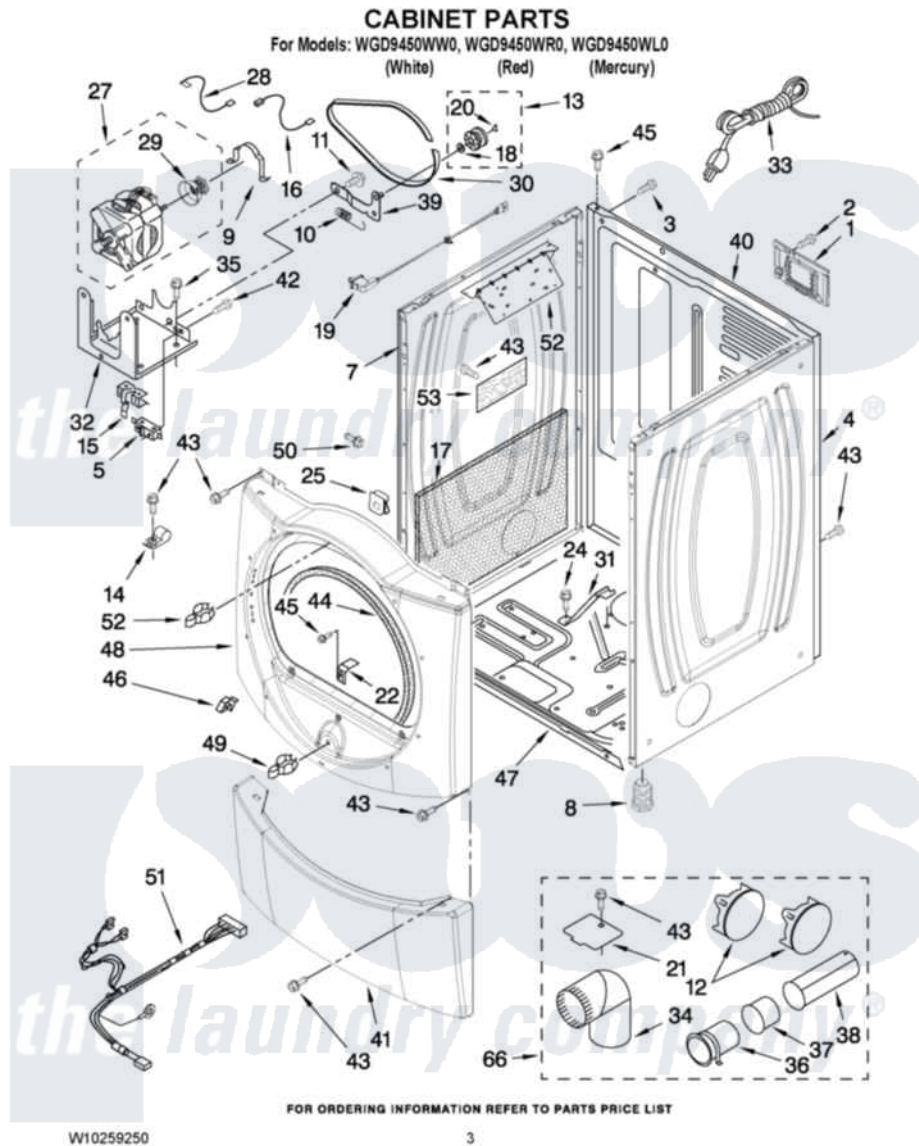

Whirlpool WGD9450WW0 02 - CABINET PARTS

Whirlpool [Residential Whirlpool WGD9450WW0 Dryer Parts](#) Parts Diagram 02 - CABINET PARTS
Click on the part number to view part

Item	Original Part Number	Replaced By	Status	Part Description
1	8317340			Cover, Terminal Block
2	3390814	90767		Screw, 8A X 3/8 HeX Washer Head Tapping
3	98139	303776		Screw
4	W10192446			Panel, Side
"	W10249769			Panel, Side
"	W10249725			Panel, Side
5	3394881	279782		Switch-Lid
7	W10192435			Panel, Side
"	W10249768			Panel, Side
"	W10249727			Panel, Side
8	3392100	49621		Feet-Leveling
"	279810			Foot-Optional
9	W10121316			Plug, Multivent
10	3387374			Spring, Idler
11	3389420			Retainer-Idler 1/4-20 X 1/16
12	697750	W10470674		Dryer Exhaust Kit