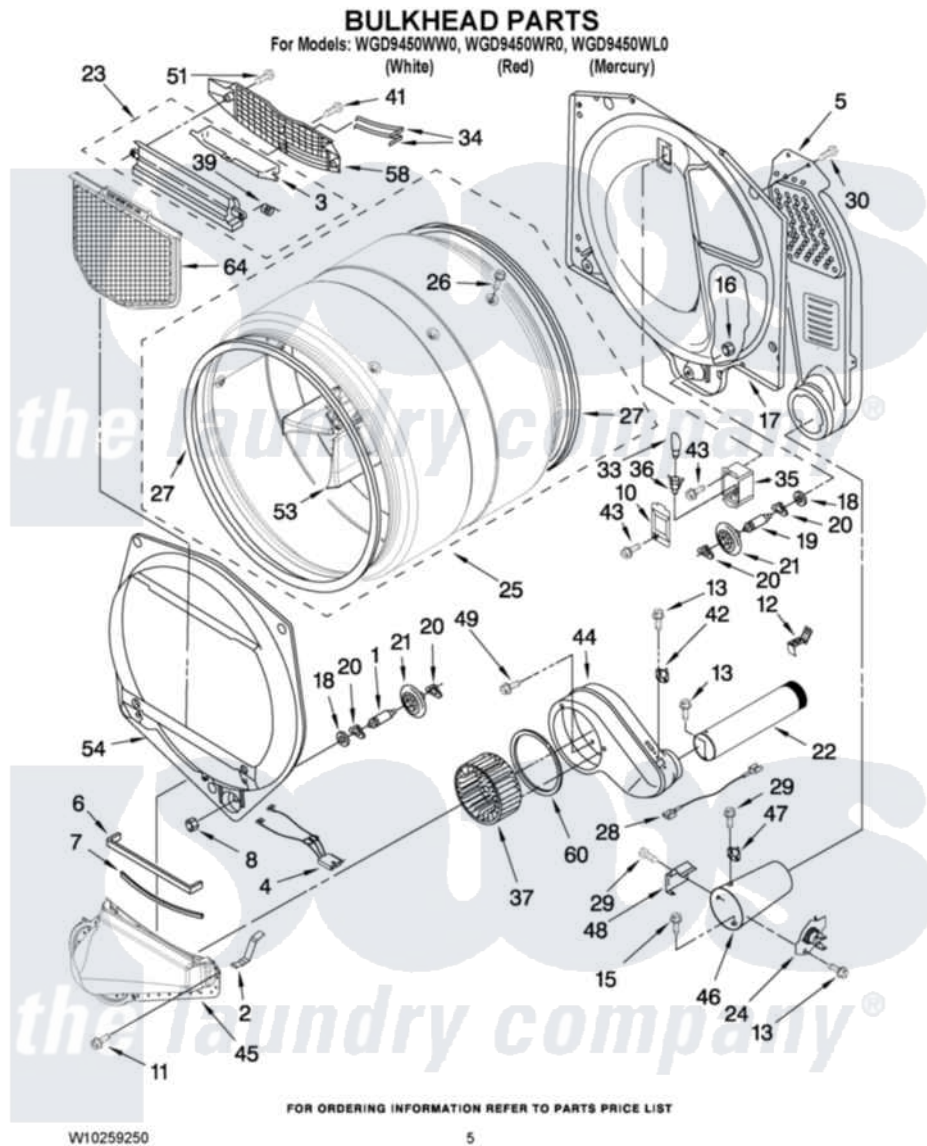

Whirlpool WGD9450WW0 03 - BULKHEAD PARTS

Whirlpool Residential Whirlpool WGD9450WW0 Dryer Parts Parts Diagram 03 - BULKHEAD PARTS
Click on the part number to view part

Item	Original Part Number	Replaced By	Status	Part Description
1	8575324	W10359271		Shaft, Drum Roller Threads
2	8066208			Clip-Exhaust
3	3394984	8563758		Door, Lint Screen
4	3406653			Harness, Sensor
5	3394346			Air Duct Assembly
6	697813			Seal, Outlet Housing
7	697814	697813		Seal, Outlet Housing
8	3934666	W10080210		Nut, 3/8 X 16
10	3402841	8532165		Lens, Drum Light
11	359625	487240		Screw, For Mtg. Service Capacitor
12	8572105			Retainer, Toe Panel
13	8533971	90767		Screw, 8A X 3/8 HeX Washer Head Tapping
15	693995			Screw, Hex Head
16	W10001120	W10080190		Nut, 3/8-16
17	W10080170			Bulkhead, Rear

18	3387459	W10080960	Washer, Support
19	8575325	W10359272	Shaft, Roller Drum Threads
20	690997		Washer, Thrust
21	8536973	W10314173	Support
22	8563745	279936	Kit-Exhst
23	3394985	8563755	Housing, Outlet Assembly
24	8573713		Thermal-Cutoff
25	W10181466		Complete Drum Assembly
26	W10219342		Screw, Baffle Mounting
27	W10166807	280114	Seal
28	3401710		Jumper, Tco High Limit
29	90767		Screw, 8A X 3/8 HeX Washer Head Tapping
30	3390647	488729	Screw
33	3406124	22002263	Lamp
34	3387223		Electrode, Sensor
35	8578825		Bracket, Drum Light
36	W10136369		Socket, Drum Light Assembly
37	697772		Wheel, Blower
39	3394986		Spring, Lint Screen Door
41	695240	488729	Screw
42	8577274		Thermostat 295F
43	487909	488729	Screw
44	8544362	W10119255	Housing, Blower
45	8066168	W10128606	Duct-Lint
46	8573824		Funnel, Burner
47	8573028		Thermostat, High-Limit 205 F
48	338906		Radiant, Sensor
49	489463		Screw, 8-18 X 1/16
51	3387230		Screw, 10-16 X 13/16
53	697693	W10113136	Baffle, Drum
54	8519245	W10136455	Bulkhead
58	8299979		Grill, Outlet Screen Door
60	697770		Seal, Cover Plate Blower Housing
64	W10049370	W10120998	Screen