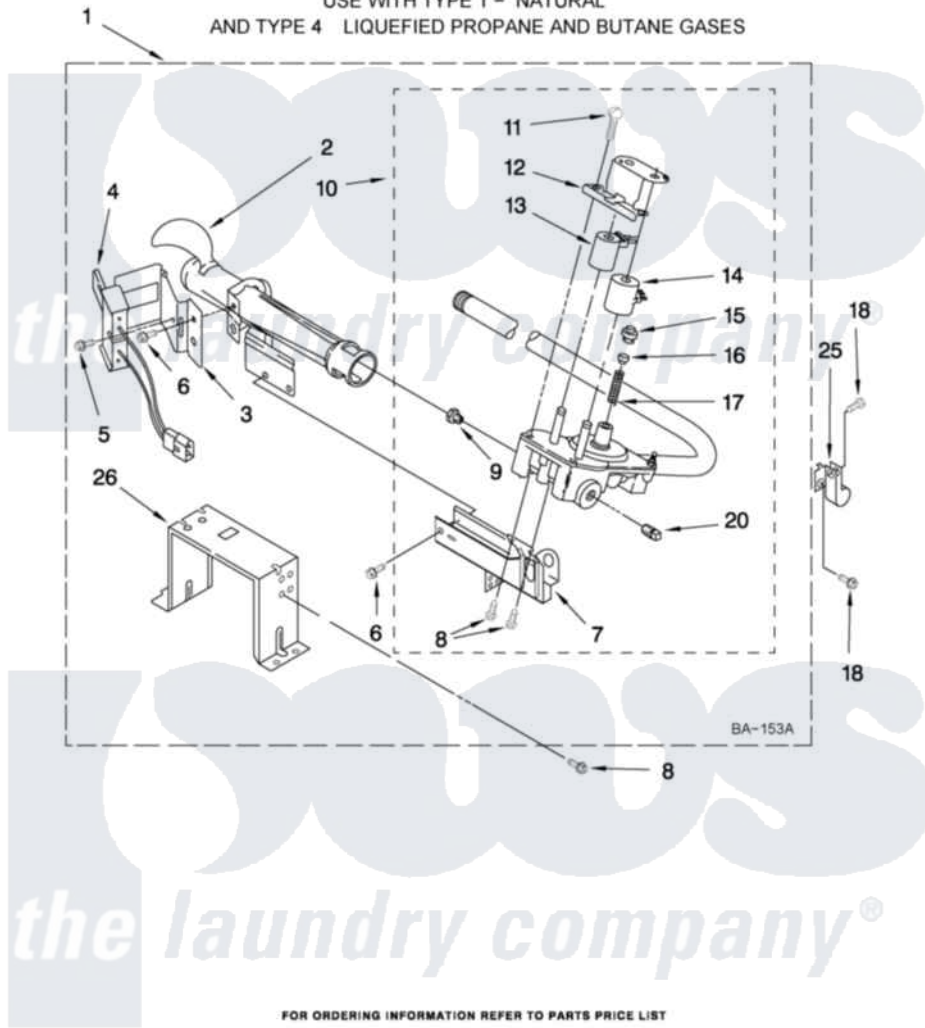

Whirlpool WGD9450WW0 04 - 8576353 BURNER ASSEMBLY

8576353 BURNER ASSEMBLY

For Models: WGD9450WW0, WGD9450WR0, WGD9450WL0
(White) (Red) (Mercury)

USE WITH TYPE 1 - NATURAL
AND TYPE 4 LIQUEFIED PROPANE AND BUTANE GASES

FOR ORDERING INFORMATION REFER TO PARTS PRICE LIST

W10259250

7

Whirlpool [Residential Whirlpool WGD9450WW0 Dryer Parts](#) Parts Diagram 04 - 8576353 BURNER ASSEMBLY
Click on the part number to view part

Item	Original Part Number	Replaced By	Status	Part Description
1	8576353	280119		Burner-Gas
2	688617	693140		Burner
3	694298			Bracket, Ignitor
4	686590	279311		Ignitor
5	3393909			Screw, 8-32 X 7/8
6	343641	681414		Screw, 10AB X 1/2
7	3389871		Not Available	Base, Burner
8	3387057			Screw, 10-16 X 1/2 Orifice, Burner
9	15418			Orifice, Burner Type 1
"	15422		Not Available	ORIFICE, BURNER (TYPE 4) (BUTANE)
"	234867	229742		Orifice, Burner
10	W10118347	W10293912		Valve-Gas
11	694421			Screw, Bracket Mounting
12	694538			Bracket, Shunt
13	694540			Coil, 60 Hz