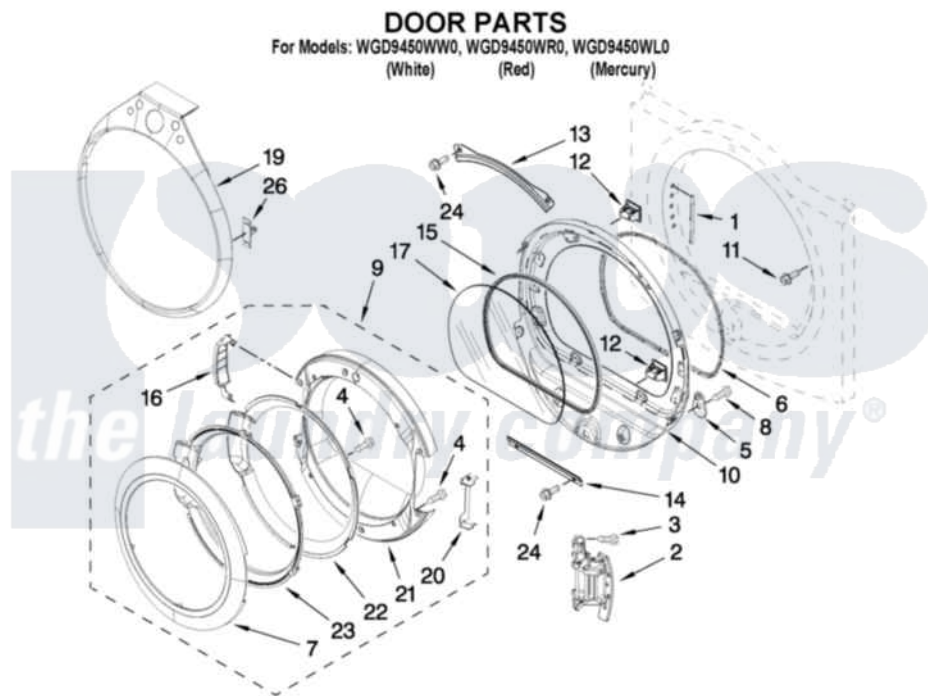

Whirlpool WGD9450WW0 05 - DOOR PARTS

FOR ORDERING INFORMATION REFER TO PARTS PRICE LIST

W10259250

9

Whirlpool [Residential Whirlpool WGD9450WW0 Dryer Parts](#) Parts Diagram 05 - DOOR PARTS
Click on the part number to view part

Item	Original Part Number	Replaced By	Status	Part Description
1	W10085210			Label-Hinge Hole Cover Front Panel
2	W10139920			Door Hinge Assembly
3	W10159996			Screw, 10-24 X 25/64
4	9742177			Screw, 8-18 X .625
5	W10048910			Screw-Plug
6	W10139457			Seal-Door Handle, Ring Door
7	8579502			Handle, Door
8	3400224			Screw, 1/4-20 X 3/8
9	W10180115			Door Assembly
10	8578229			Door Assembly
11	355515			Screw, 8-18 X 11/16
12	690081	279570		Latch
13	8519356			Retainer-Window
14	8519354			Retainer-Window
15	8579662			Gasket, Window
				Cover Hinge, Stationary Cover