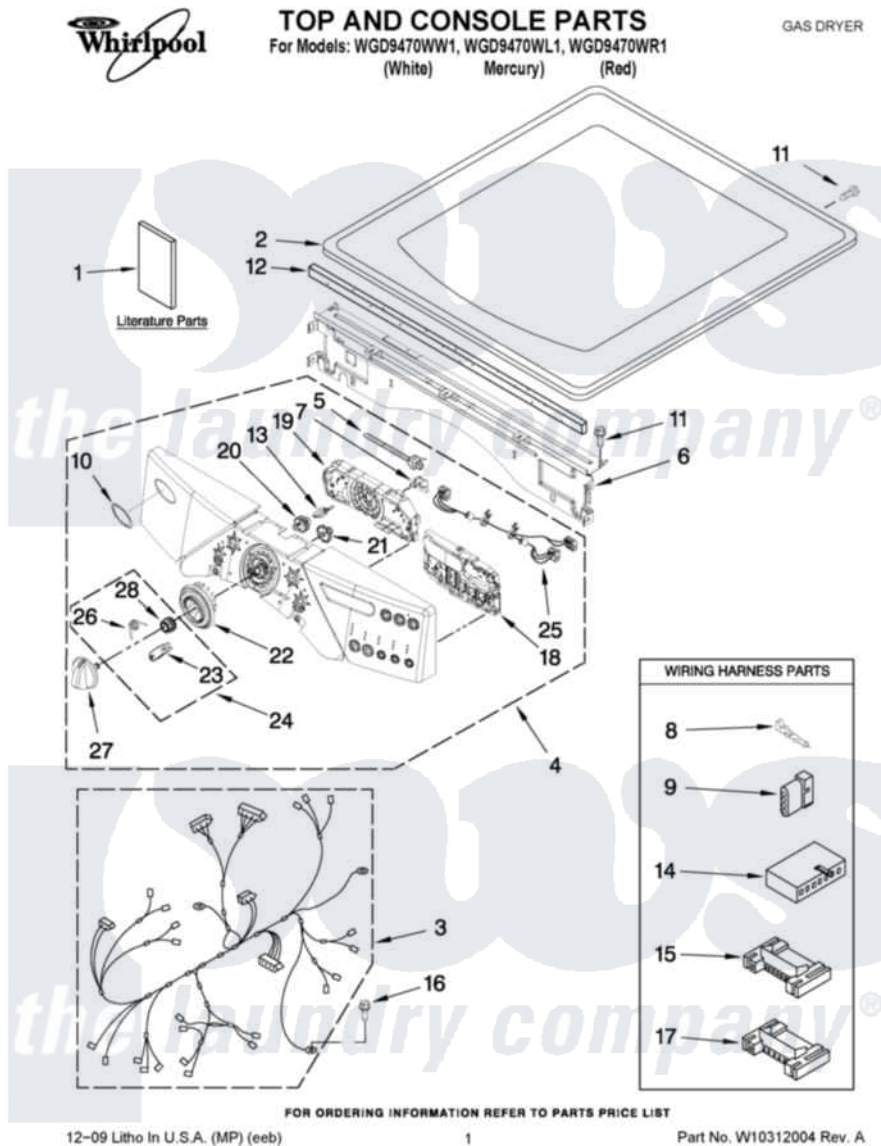

Whirlpool WGD9470WL1 01 - TOP AND CONSOLE PARTS

Whirlpool Residential Whirlpool WGD9470WL1 Dryer Parts Parts Diagram 01 - TOP AND CONSOLE PARTS
 Click on the part number to view part

Item	Original Part Number	Replaced By	Status	Part Description
1	W10244607			Use And Care Guide
"	W10258369		Not Available	TECH SHEET
"	W10255469		Not Available	INSTALLATION INSTRUCTIONS
2	3980634	W10117263		Top
"	W10249738			Toe Panel
"	W10249739			Top
3	W10111069			Harness, Main
4	W10255229			Panel, Console
"	W10255231			Panel, Console
"	W10255230			Panel, Console
5	3391018			Tie Cable
6	W10215656			Bracket, Console
7	W10112268			Clip-Harness
8	94614			Terminal
9	3936144			Do-It-Yourself Repair Manuals
10	W10117943	8303811		Badge, Assembly

11	3390647	488729	Screw
12	W10112267		Foam-Seal Control Bracket
13	W10030070	W10012480	Kit
14	3936150		Connector, 7-Circuit
15	3395683		Receptacle, Multi-Terminal
16	693995		Screw, Hex Head
17	2203186		Connector, 5-Circuit
18	W10279773		User Interface
19	W10279709		User Interface,
20	W10012430		Encoder, Wheel Kit.
21	W10012440		Retainer-Snap
22	W10250089		Knob, Light Ring
23	W10012810	280230	Encoder, Wheel Kit.
24	W10012480		Kit
25	W10242906		Harness, Communication
26	W10012820	280230	Encoder, Wheel Kit.
27	W10190685		Knob, Control
28	W10012460	280230	Encoder, Wheel Kit.