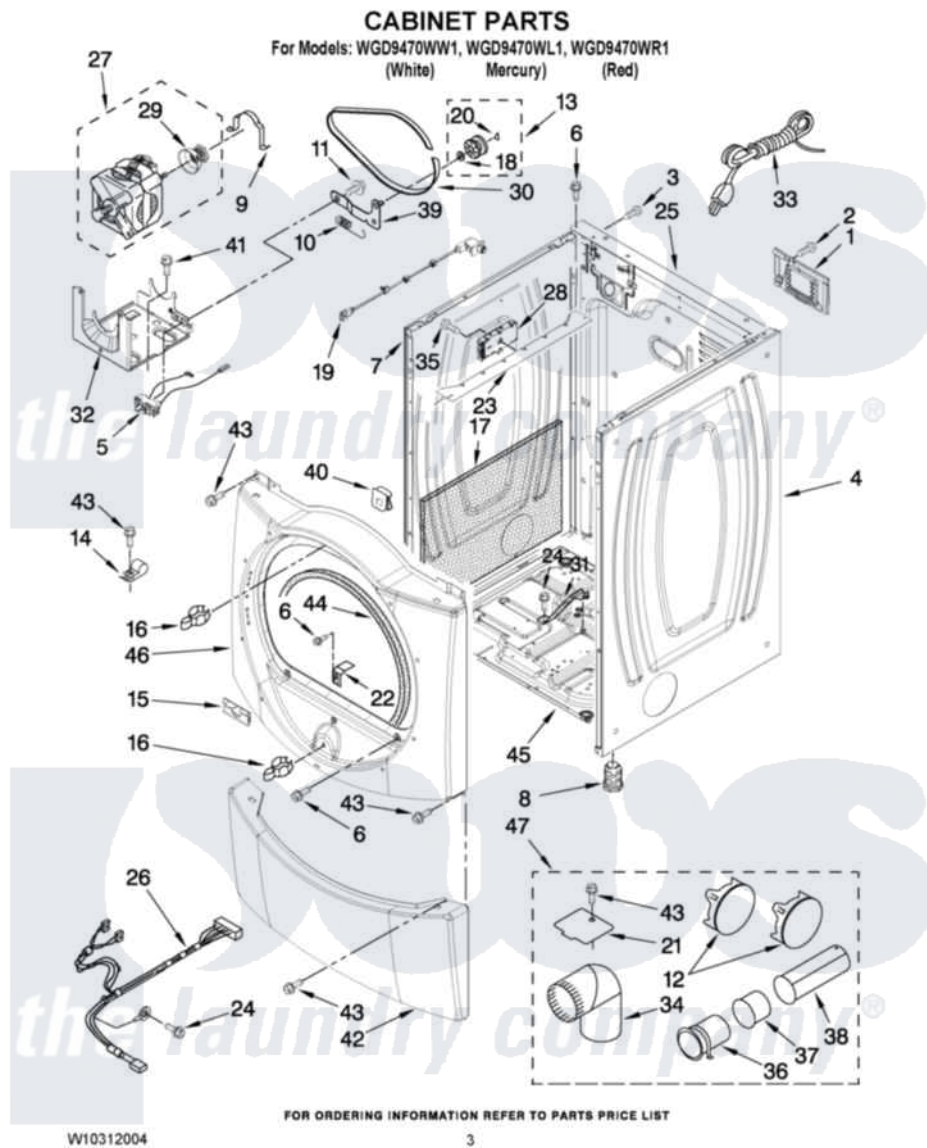

Whirlpool WGD9470WL1 02 - CABINET PARTS

Whirlpool [Residential Whirlpool WGD9470WL1 Dryer Parts](#) Parts Diagram 02 - CABINET PARTS
Click on the part number to view part

Item	Original Part Number	Replaced By	Status	Part Description
1	8317340			Cover, Terminal Block
2	3390814	90767		Screw, 8A X 3/8 HeX Washer Head Tapping
3	8533974	4331106		Screw, No.10-32 X 7/16
4	W10192446			Panel, Side
"	W10249769			Panel, Side
"	W10249725			Panel, Side
5	W10246525	W10314253		Switch, Assembly Broken Belt
6	3357011	308685		Side Trim)
7	W10192435			Panel, Side
"	W10249768			Panel, Side
"	W10249727			Panel, Side
8	3392100	49621		Feet-Leveling
NI	279810			Foot-Optional
9	660658			Clamp, Motor Mounting 343481 685441
10	3387374			Spring, Idler