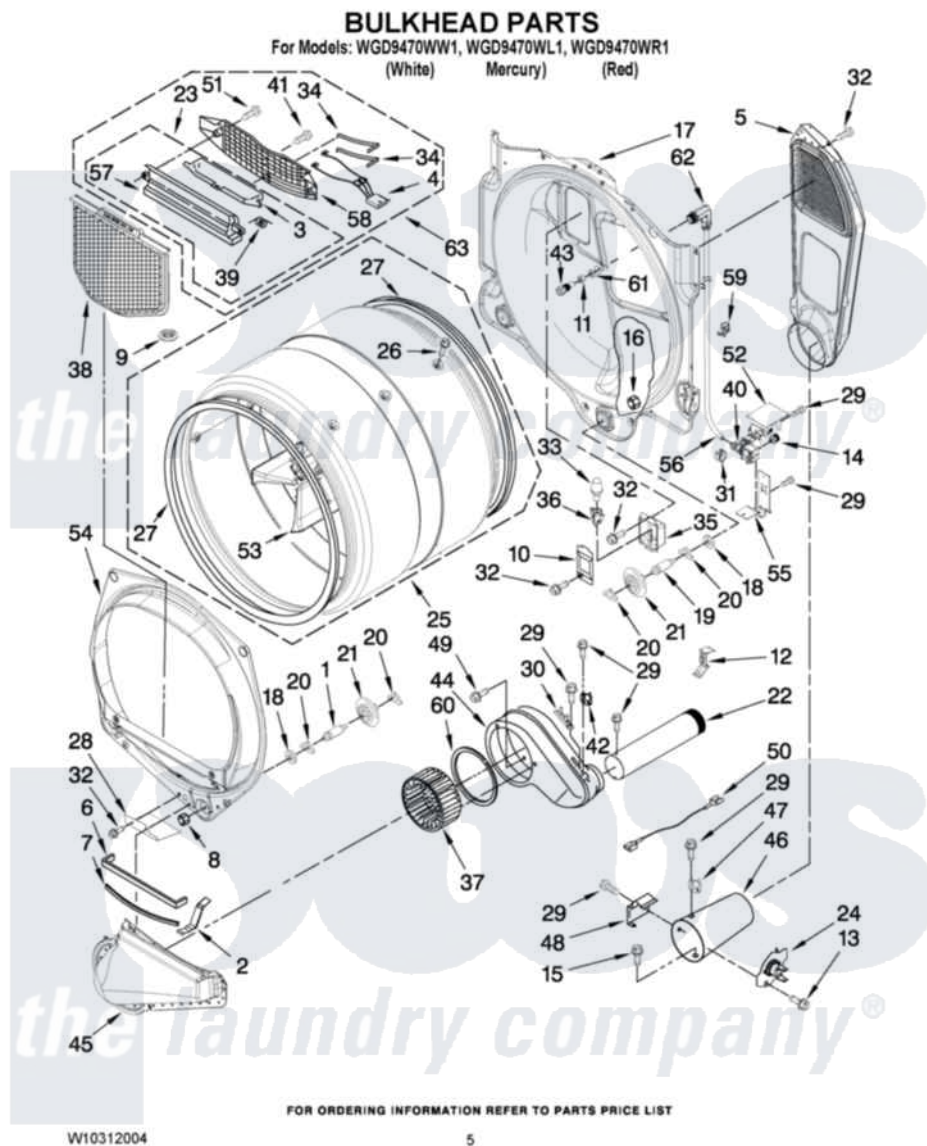

Whirlpool WGD9470WL1 03 - BULKHEAD PARTS

Whirlpool [Residential Whirlpool WGD9470WL1 Dryer Parts](#) Parts Diagram 03 - BULKHEAD PARTS
Click on the part number to view part

Item	Original Part Number	Replaced By	Status	Part Description
1	8575324	W10359271		Shaft, Drum Roller Threads
2	8066208			Clip-Exhaust
3	W10153413			Door, Lint Screen
4	3406653			Harness, Sensor
5	3394346			Air Duct Assembly
6	697813			Seal, Outlet Housing
7	697814	697813		Seal, Outlet Housing
8	3934666	W10080210		Nut, 3/8 X 16
9	W10128544			Housing-Outlet
10	3402841	8532165		Lens, Drum Light
11	W10044628			Brass, Nut 9/16 - 24 X 1/32
12	8572105			Retainer, Toe Panel
13	8533971	90767		Screw, 8A X 3/8 HeX Washer Head Tapping
14	W10044605			Coupling, Hose
15	693995			Screw, Hex Head
16	W10001120	W10080190		Nut, 3/8-16