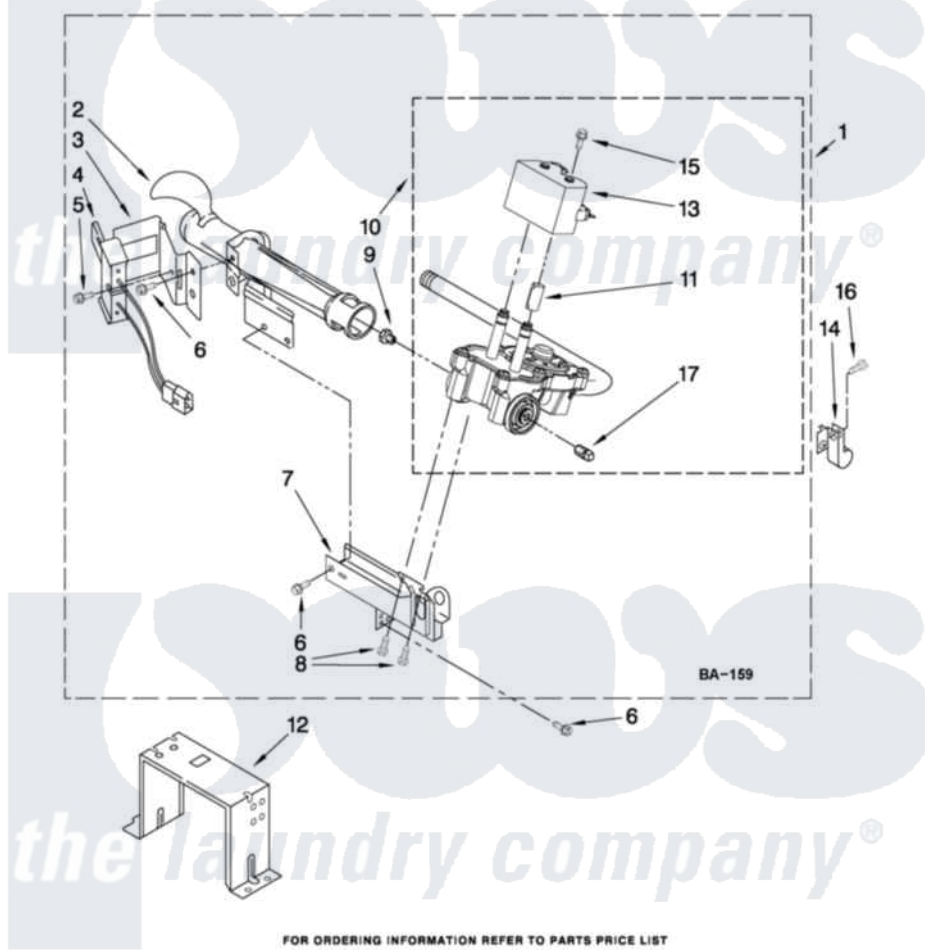

# Whirlpool WGD9470WL1 04 - W10293911 BURNER ASSEMBLY

## W10293911 BURNER ASSEMBLY

For Models: WGD9470WW1, WGD9470WL1, WGD9470WR1  
(White) Mercury (Red)

USE WITH TYPE 1 - NATURAL, TYPE 2 - MIXED,  
AND TYPE 4 - LIQUEFIED PROPANE AND BUTANE GASES

W10312004

FOR ORDERING INFORMATION REFER TO PARTS PRICE LIST

7

Whirlpool [Residential Whirlpool WGD9470WL1 Dryer Parts](#) Parts Diagram 04 - W10293911 BURNER ASSEMBLY  
Click on the part number to view part

Item	Original Part Number	Replaced By	Status	Part Description
1	W10293911	<a href="#">W10310204</a>		Burner-Gas
2	688617	<a href="#">693140</a>		Burner
3	<a href="#">694298</a>			Bracket, Ignitor
4	686590	<a href="#">279311</a>		Ignitor
5	<a href="#">3393909</a>			Screw, 8-32 X 7/8
6	343641	<a href="#">681414</a>		Screw, 10AB X 1/2
7	3389871		Not Available	Base, Burner
8	<a href="#">3387057</a>			Screw, 10-16 X 1/2 Orifice, Burner
9	<a href="#">15418</a>			Orifice, Burner Type 1
10	W10175144	<a href="#">W10293912</a>		Valve-Gas
11	W10295524	<a href="#">W10328463</a>		Coil, 60 Hz
12	<a href="#">3389889</a>			Bracket, Support
13	W10273784	<a href="#">W10328463</a>		Coil, 60 Hz
14	<a href="#">3978776</a>			Bracket, Gas Pipe Switch
15	<a href="#">326049536</a>			Screw, Coil
16	3390647	<a href="#">488729</a>		Screw