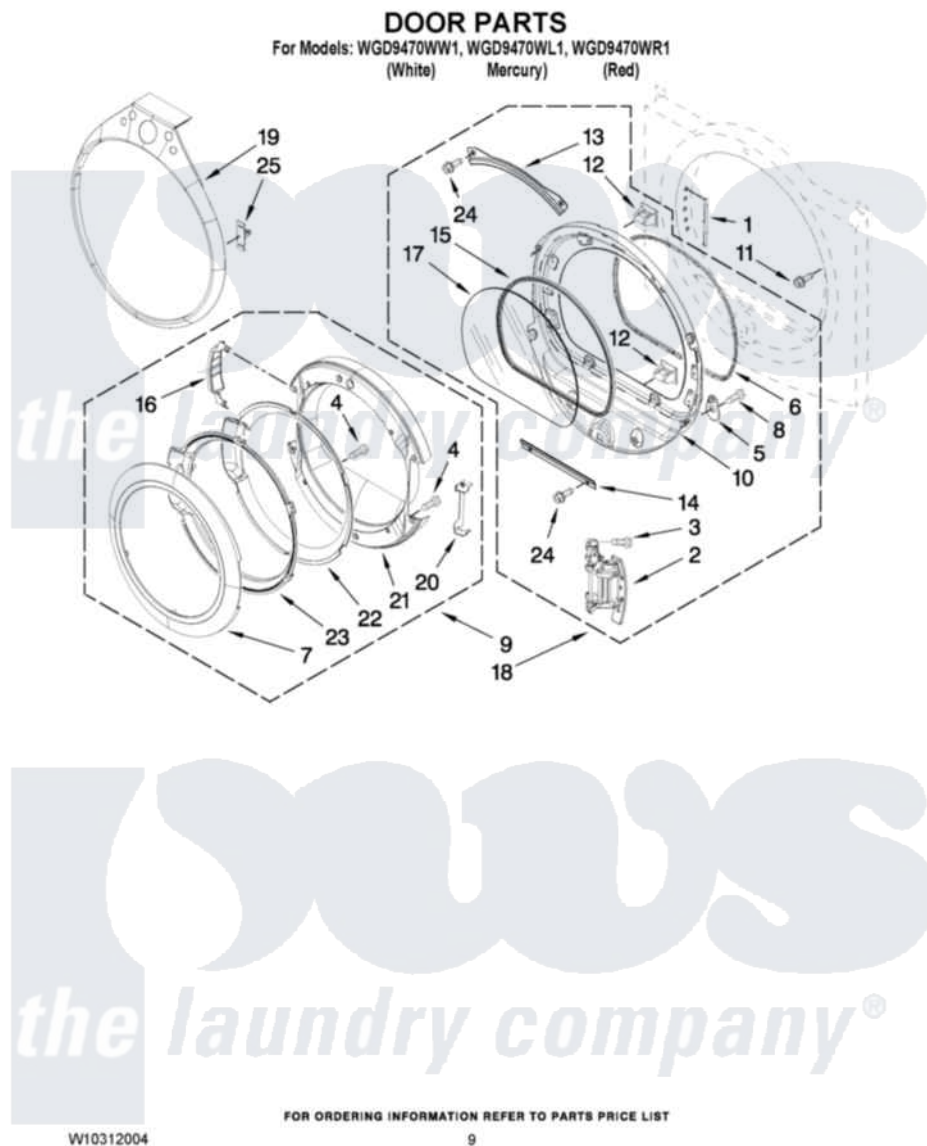

Whirlpool WGD9470WL1 05 - DOOR PARTS

Whirlpool [Residential Whirlpool WGD9470WL1 Dryer Parts](#) Parts Diagram 05 - DOOR PARTS
Click on the part number to view part

Item	Original Part Number	Replaced By	Status	Part Description
1	W10085230			Label, Hinge Hole Cover
2	W10139920			Door Hinge Assembly
3	W10159996			Screw, 10-24 X 25/64
4	9742177			Screw, 8-18 X .625
5	W10048910			Screw-Plug
6	W10139457			Seal-Door Handle, Ring Door
7	W10193522			Door Frame Assembly
8	3400224			Screw, 1/4-20 X 3/8
9	W10193530			Door Assembly
10	8578229			Door Assembly
11	355515			Screw, 8-18 X 11/16
12	690081	279570		Latch
13	8519356			Retainer-Window
14	8519354			Retainer-Window
15	8579662			Gasket, Window
16	W10180119			Cover-Hinge, Stationary Cover Hinge

17	8566254		Glass-Window
18	8577819		Door Assembly
19	W10246600		Tear-Drop Trim And Clip Assembly
"	W10249767		Tear-Drop Trim And Clip Assembly
"	W10249765		Tear-Drop Trim And Clip Assembly
20	W10180120		Shield, Door
21	W10180118		Door, Intermediate
22	W10180117		Door Mask
23	W10171571		Screen, Door
24	3393258	3373329D	Screw
25	W10129065		Trim-Clip Metal