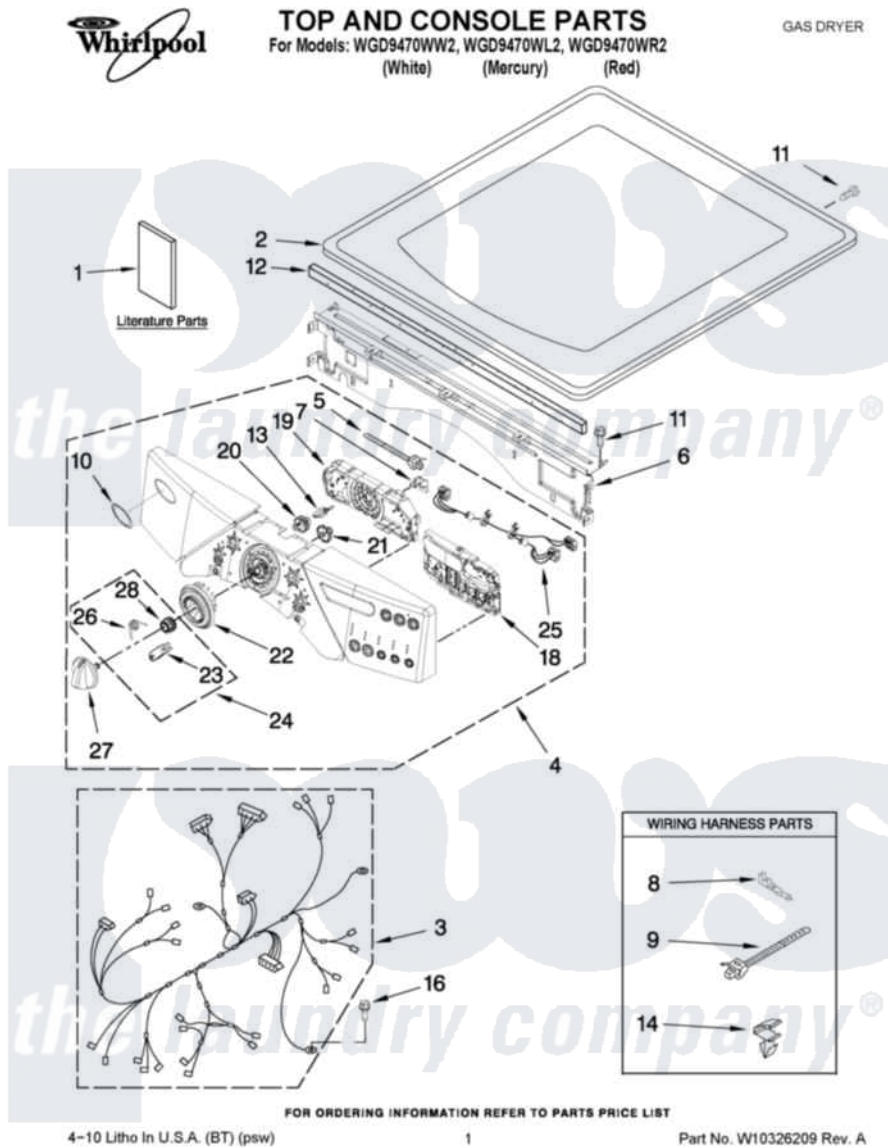

Whirlpool WGD9470WL2 01 - TOP AND CONSOLE PARTS

Whirlpool Residential Whirlpool WGD9470WL2 Dryer Parts Parts Diagram 01 - TOP AND CONSOLE PARTS
 Click on the part number to view part

Item	Original Part Number	Replaced By	Status	Part Description
1	W10244607			Use And Care Guide
"	W10298850		Not Available	TECH SHEET
"	W10255469		Not Available	INSTALLATION INSTRUCTIONS
2	3980634	W10117263		Top
"	W10249738			Toe Panel
"	W10249739			Top
3	W10111069			Harness, Main
4	W10255229			Panel, Console
"	W10255231			Panel, Console
"	W10255230			Panel, Console
5	3391018			Tie Cable
6	W10215656			Bracket, Console
7	W10112268			Clip-Harness
8	94614			Terminal
9	3391018			Tie Cable
10	W10117943	8303811		Badge, Assembly

11	489463		Screw, 8-18 X 1/16
12	W10112267		Foam-Seal Control Bracket
13	W10030070	W10012480	Kit
14	3394427		Clip-Harness
16	693995		Screw, Hex Head
18	W10279773		User Interface
19	W10279709		User Interface,
20	W10012430		Encoder, Wheel Kit.
21	W10012440		Retainer-Snap
22	W10250089		Knob, Light Ring
23	W10006660	Not Available	RAST, WHEEL ASSY. (SERVICE ONLY WITH ITEM. 24)
24	280230		Encoder, Wheel Kit.
25	W10242906		Harness, Communication
26	W10012820	280230	Encoder, Wheel Kit.
27	W10190685		Knob, Control
28	W10133763	Not Available	DETENT WHEEL (SERVICE ONLY WITH ILLUS. 28)