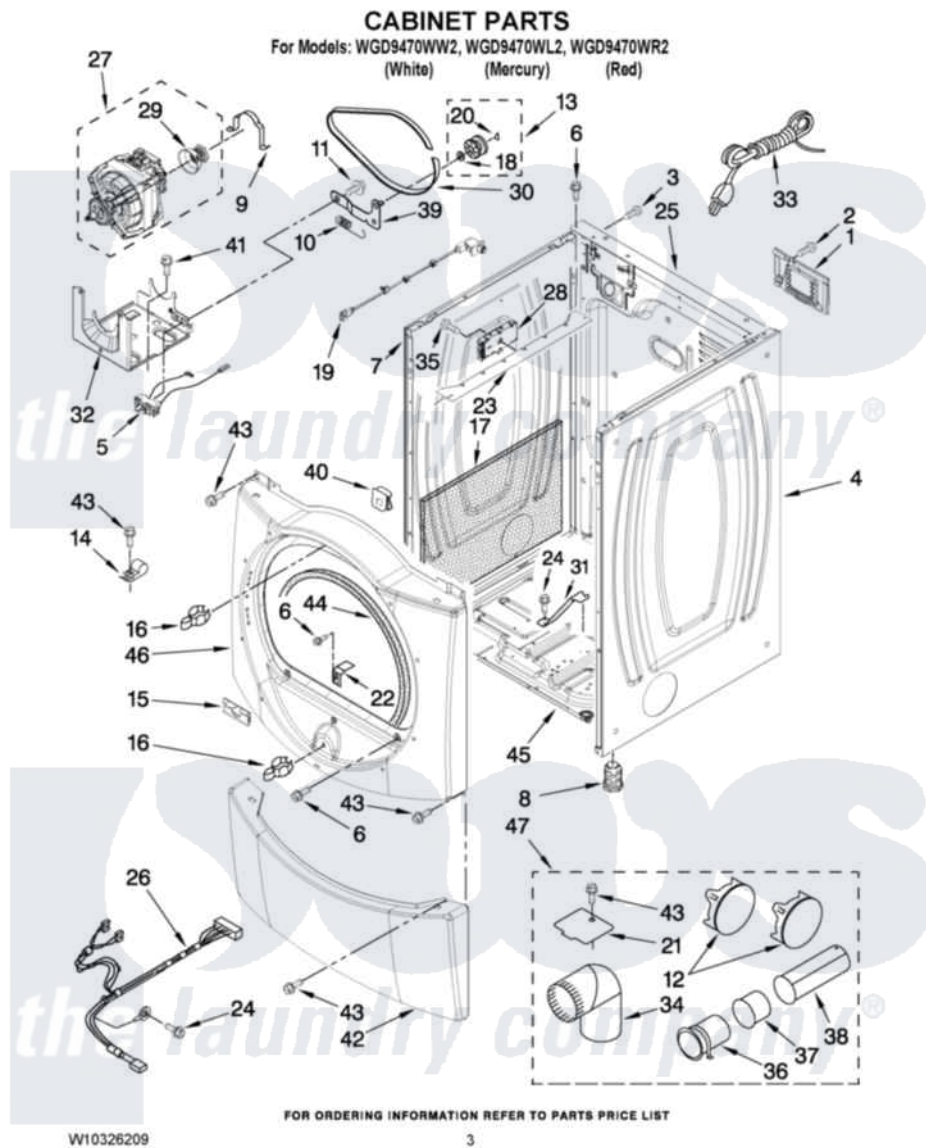

Whirlpool WGD9470WL2 02 - CABINET PARTS

Whirlpool [Residential Whirlpool WGD9470WL2 Dryer Parts](#) Parts Diagram 02 - CABINET PARTS
Click on the part number to view part

Item	Original Part Number	Replaced By	Status	Part Description
1	8317340			Cover, Terminal Block
2	3390814	90767		Screw, 8A X 3/8 HeX Washer Head Tapping
3	8533974	4331106		Screw, No.10-32 X 7/16
4	W10192446			Panel, Side
"	W10249769			Panel, Side
"	W10249725			Panel, Side
5	W10246525	W10314253		Switch, Assembly Broken Belt
6	3357011	308685		Side Trim)
7	W10192435			Panel, Side
"	W10249768			Panel, Side
"	W10249727			Panel, Side
8	3392100	49621		Feet-Leveling
NI	279810			Foot-Optional
9	660658			Clamp, Motor Mounting 343481 685441
10	3387374			Spring, Idler