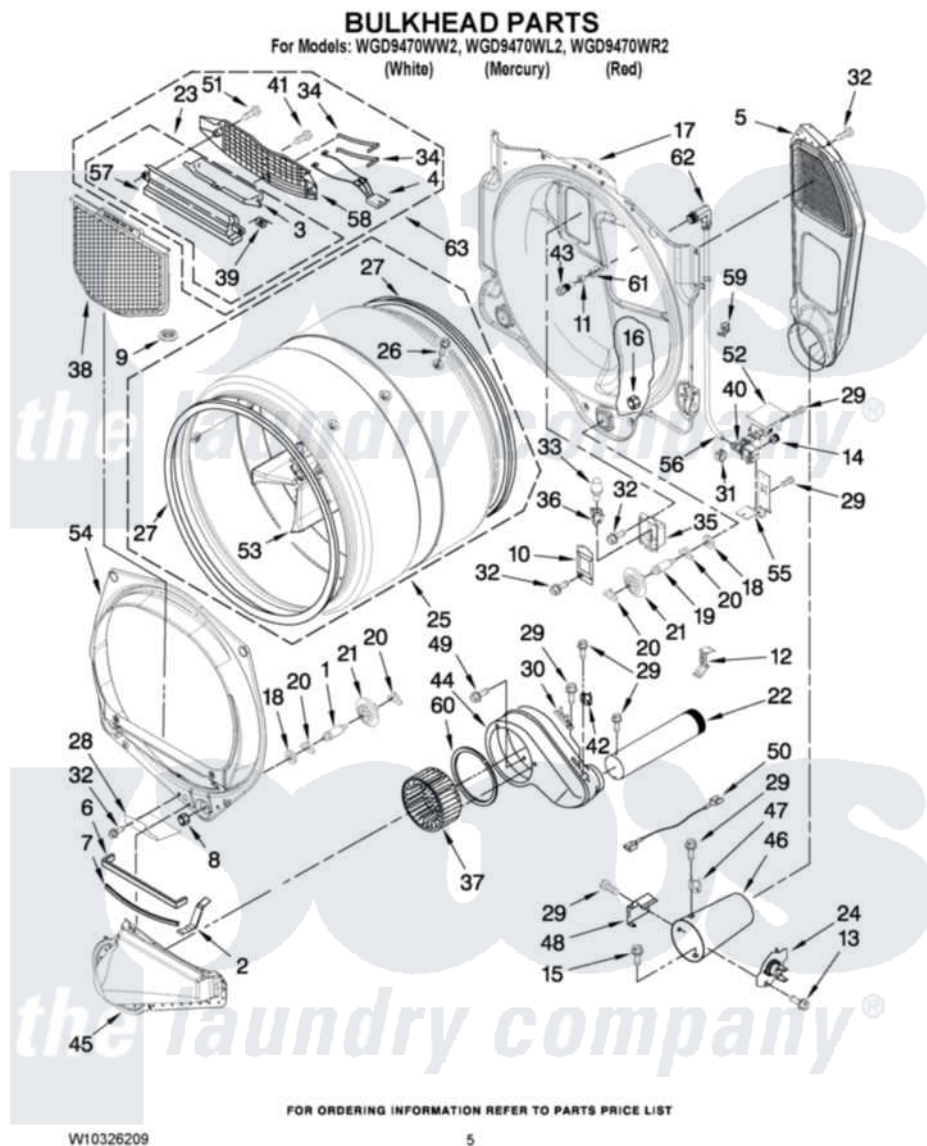

Whirlpool WGD9470WL2 03 - BULKHEAD PARTS

Whirlpool [Residential Whirlpool WGD9470WL2 Dryer Parts](#) Parts Diagram 03 - BULKHEAD PARTS
Click on the part number to view part

Item	Original Part Number	Replaced By	Status	Part Description
1	8575324	W10359271		Shaft, Drum Roller Threads
2	8066208			Clip-Exhaust
3	W10153413			Door, Lint Screen
4	3406653			Harness, Sensor
5	3394346			Air Duct Assembly
6	697813			Seal, Outlet Housing
7	697814	697813		Seal, Outlet Housing
8	3934666	W10080210		Nut, 3/8 X 16
9	W10128544			Housing-Outlet
10	3402841	8532165		Lens, Drum Light
11	W10044628			Brass, Nut 9/16 - 24 X 1/32
12	8572105			Retainer, Toe Panel
13	693995			Screw, Hex Head
14	W10044605			Coupling, Hose
15	693995			Screw, Hex Head
16	W10001120	W10080190		Nut, 3/8-16