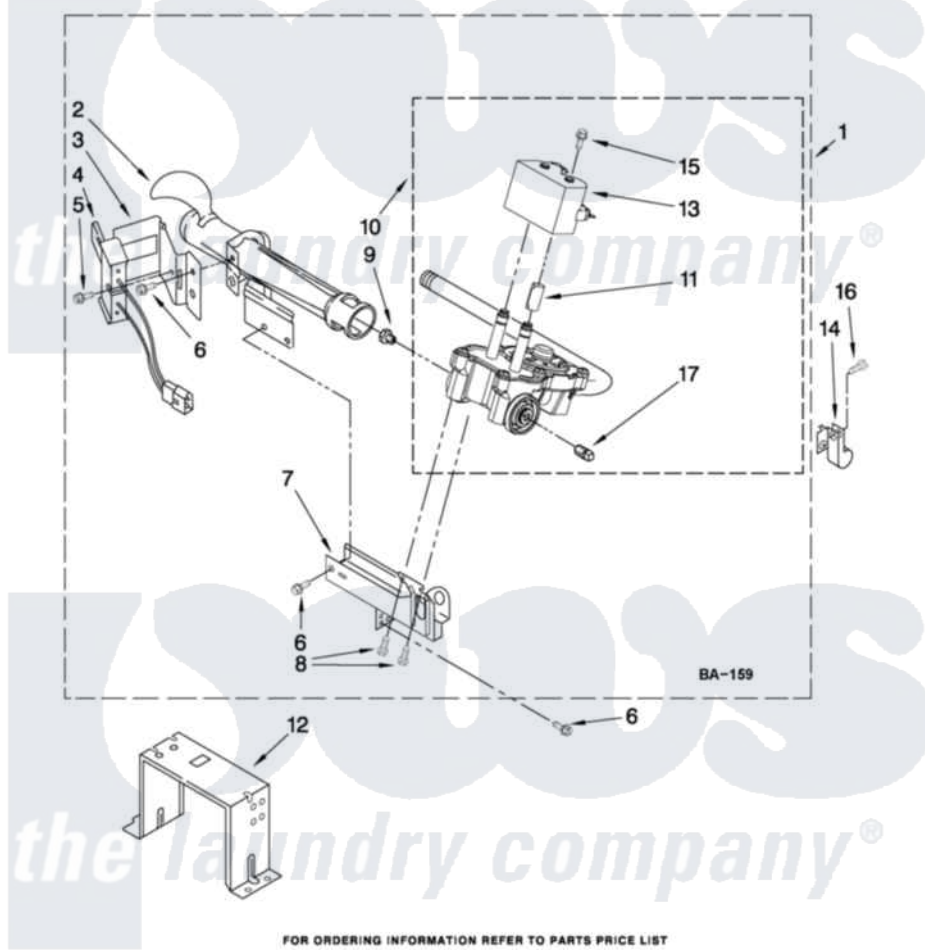

Whirlpool WGD9470WL2 04 - W10293911 BURNER ASSEMBLY

W10293911 BURNER ASSEMBLY

For Models: WGD9470WW2, WGD9470WL2, WGD9470WR2
(White) (Mercury) (Red)

USE WITH TYPE 1 - NATURAL, TYPE 2 - MIXED,
AND TYPE 4 - LIQUEFIED PROPANE AND BUTANE GASES

W10326209

7

Whirlpool [Residential Whirlpool WGD9470WL2 Dryer Parts](#) Parts Diagram 04 - W10293911 BURNER ASSEMBLY
Click on the part number to view part

Item	Original Part Number	Replaced By	Status	Part Description
1	W10293911	W10310204		Burner-Gas
2	688617	693140		Burner
3	694298			Bracket, Ignitor
4	686590	279311		Ignitor
5	3393909			Screw, 8-32 X 7/8
6	343641	681414		Screw, 10AB X 1/2
7	3389871		Not Available	Base, Burner
8	3387057			Screw, 10-16 X 1/2 Orifice, Burner
9	15418			Orifice, Burner Type 1
10	W10175144	W10293912		Valve-Gas
11	W10295524	W10328463		Coil, 60 Hz
12	3389889			Bracket, Support
13	W10273784	W10328463		Coil, 60 Hz
14	3978776			Bracket, Gas Pipe Switch
15	326049536			Screw, Coil
16	3390647	488729		Screw