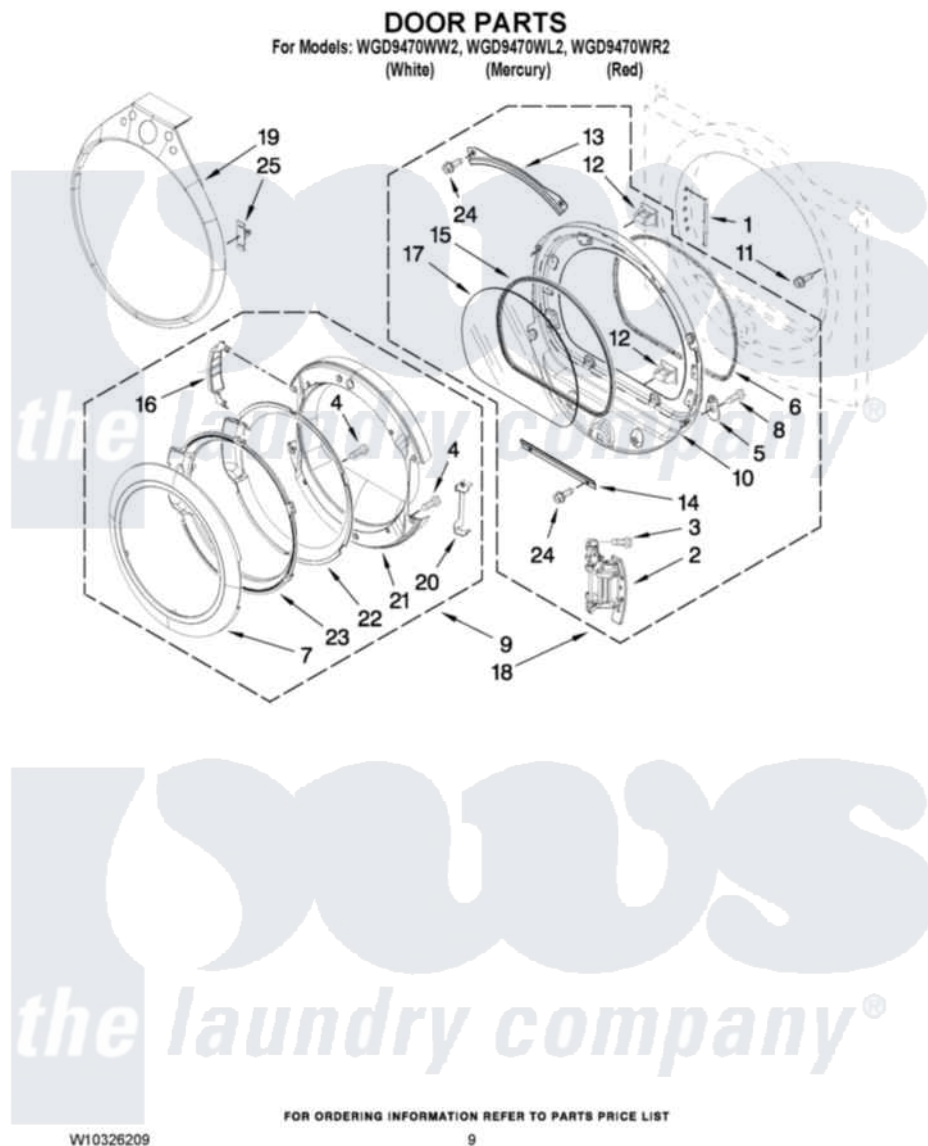

Whirlpool WGD9470WL2 05 - DOOR PARTS

Whirlpool [Residential Whirlpool WGD9470WL2 Dryer Parts](#) Parts Diagram 05 - DOOR PARTS
Click on the part number to view part

Item	Original Part Number	Replaced By	Status	Part Description
1	W10085230			Label, Hinge Hole Cover
2	W10310366			Door Hinge Assembly
3	W10159996			Screw, 10-24 X 25/64
4	9742177			Screw, 8-18 X .625
5	W10048910			Screw-Plug
6	W10139457			Seal-Door Handle, Ring Door
7	W10193522			Door Frame Assembly
8	3400224			Screw, 1/4-20 X 3/8
9	W10193530			Door Assembly
10	8578229			Door Assembly
11	355515			Screw, 8-18 X 11/16
12	690081	279570		Latch
13	8519356			Retainer-Window
14	8519354			Retainer-Window
15	8579662			Gasket, Window
16	W10180119			Cover-Hinge, Stationary Cover Hinge

17	8566254		Glass-Window
18	8577819		Door Assembly
19	W10246600		Tear-Drop Trim And Clip Assembly
"	W10249767		Tear-Drop Trim And Clip Assembly
"	W10249765		Tear-Drop Trim And Clip Assembly
20	W10180120		Shield, Door
21	W10180118		Door, Intermediate
22	W10180117		Door Mask
23	W10171571		Screen, Door
24	3393258	3373329D	Screw
25	W10129065		Trim-Clip Metal