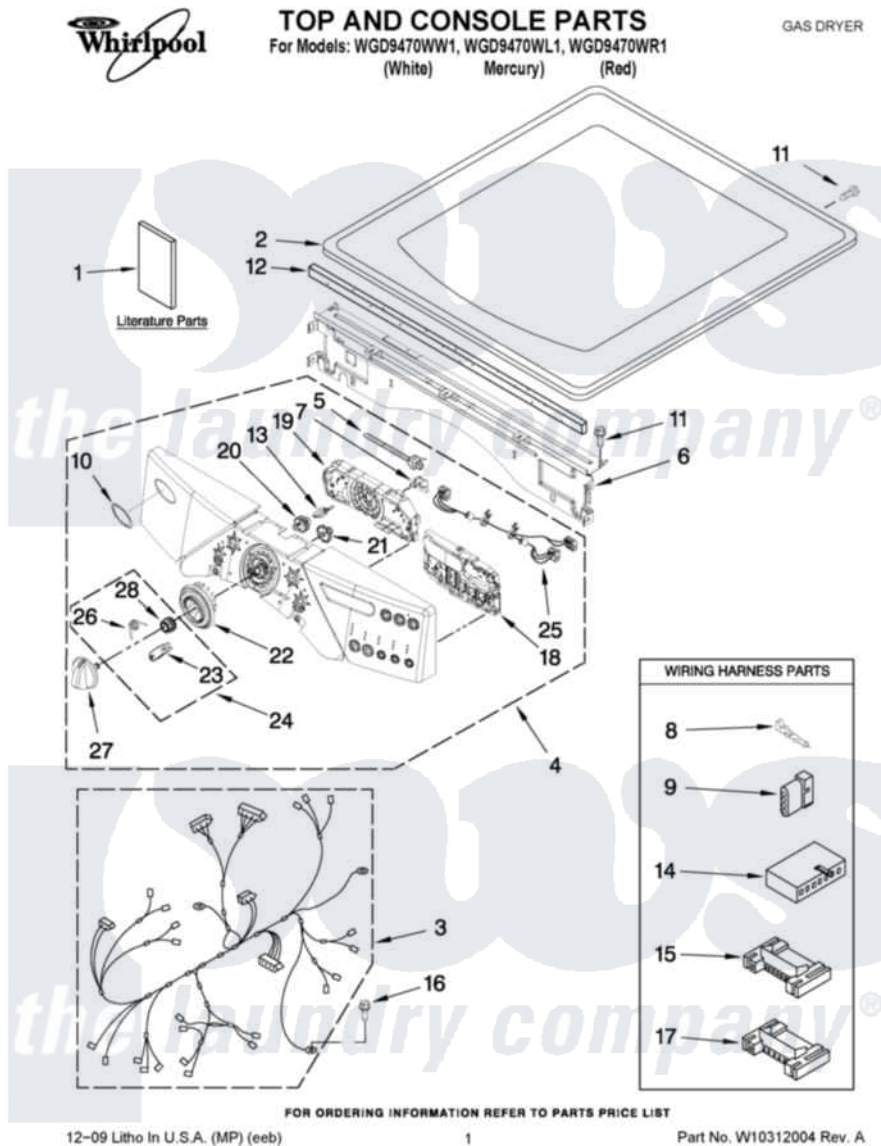

Whirlpool WGD9470WR1 01 - TOP AND CONSOLE PARTS

Whirlpool Residential Whirlpool WGD9470WR1 Dryer Parts Parts Diagram 01 - TOP AND CONSOLE PARTS
 Click on the part number to view part

Item	Original Part Number	Replaced By	Status	Part Description
1	W10244607			Use And Care Guide
"	W10258369		Not Available	TECH SHEET
"	W10255469		Not Available	INSTALLATION INSTRUCTIONS
2	3980634	W10117263		Top
"	W10249738			Toe Panel
"	W10249739			Top
3	W10111069			Harness, Main
4	W10255229			Panel, Console
"	W10255231			Panel, Console
"	W10255230			Panel, Console
5	3391018			Tie Cable
6	W10215656			Bracket, Console
7	W10112268			Clip-Harness
8	94614			Terminal
9	3936144			Do-It-Yourself Repair Manuals
10	W10117943	8303811		Badge, Assembly

11	3390647	488729	Screw
12	W10112267		Foam-Seal Control Bracket
13	W10030070	W10012480	Kit
14	3936150		Connector, 7-Circuit
15	3395683		Receptacle, Multi-Terminal
16	693995		Screw, Hex Head
17	2203186		Connector, 5-Circuit
18	W10279773		User Interface
19	W10279709		User Interface,
20	W10012430		Encoder, Wheel Kit.
21	W10012440		Retainer-Snap
22	W10250089		Knob, Light Ring
23	W10012810	280230	Encoder, Wheel Kit.
24	W10012480		Kit
25	W10242906		Harness, Communication
26	W10012820	280230	Encoder, Wheel Kit.
27	W10190685		Knob, Control
28	W10012460	280230	Encoder, Wheel Kit.