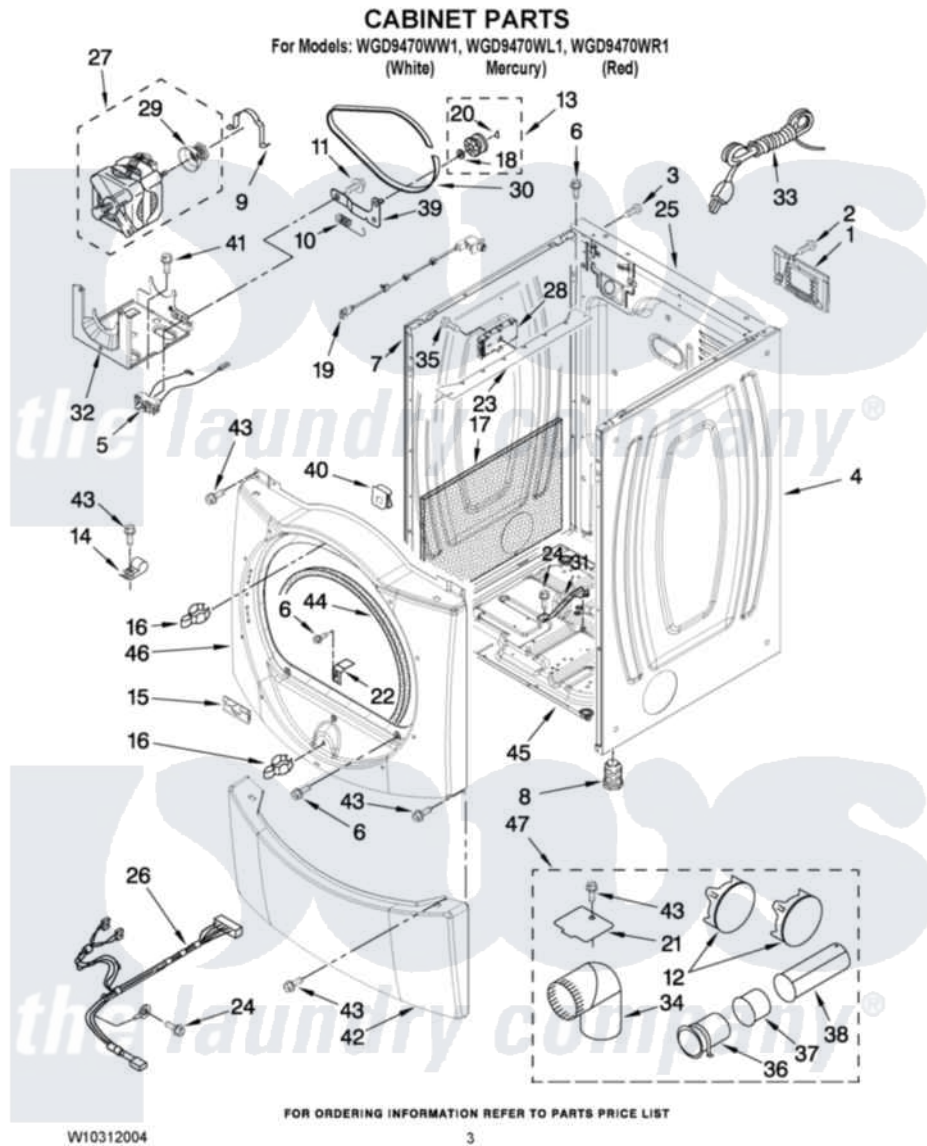

# Whirlpool WGD9470WR1 02 - CABINET PARTS

Whirlpool [Residential Whirlpool WGD9470WR1 Dryer Parts](#) Parts Diagram 02 - CABINET PARTS  
Click on the part number to view part

Item	Original Part Number	Replaced By	Status	Part Description
1	<a href="#">8317340</a>			Cover, Terminal Block
2	3390814	<a href="#">90767</a>		Screw, 8A X 3/8 HeX Washer Head Tapping
3	8533974	<a href="#">4331106</a>		Screw, No.10-32 X 7/16
4	<a href="#">W10192446</a>			Panel, Side
"	<a href="#">W10249769</a>			Panel, Side
"	<a href="#">W10249725</a>			Panel, Side
5	W10246525	<a href="#">W10314253</a>		Switch, Assembly Broken Belt
6	3357011	<a href="#">308685</a>		Side Trim )
7	<a href="#">W10192435</a>			Panel, Side
"	<a href="#">W10249768</a>			Panel, Side
"	<a href="#">W10249727</a>			Panel, Side
8	3392100	<a href="#">49621</a>		Feet-Leveling
NI	<a href="#">279810</a>			Foot-Optional
9	<a href="#">660658</a>			Clamp, Motor Mounting 343481 685441
10	<a href="#">3387374</a>			Spring, Idler