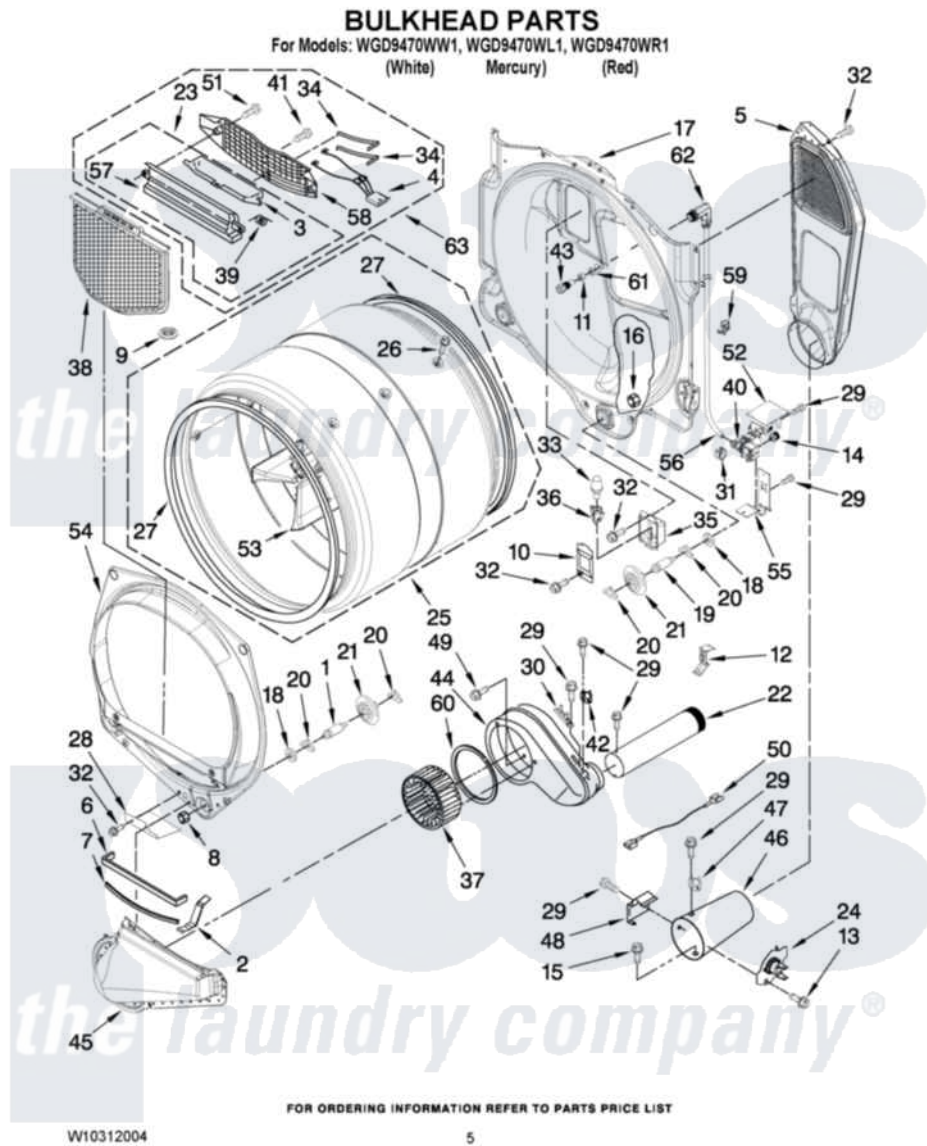

Whirlpool WGD9470WR1 03 - BULKHEAD PARTS

Whirlpool Residential Whirlpool WGD9470WR1 Dryer Parts Parts Diagram 03 - BULKHEAD PARTS
Click on the part number to view part

Item	Original Part Number	Replaced By	Status	Part Description
1	8575324	W10359271		Shaft, Drum Roller Threads
2	8066208			Clip-Exhaust
3	W10153413			Door, Lint Screen
4	3406653			Harness, Sensor
5	3394346			Air Duct Assembly
6	697813			Seal, Outlet Housing
7	697814	697813		Seal, Outlet Housing
8	3934666	W10080210		Nut, 3/8 X 16
9	W10128544			Housing-Outlet
10	3402841	8532165		Lens, Drum Light
11	W10044628			Brass, Nut 9/16 - 24 X 1/32
12	8572105			Retainer, Toe Panel
13	8533971	90767		Screw, 8A X 3/8 HeX Washer Head Tapping
14	W10044605			Coupling, Hose
15	693995			Screw, Hex Head
16	W10001120	W10080190		Nut, 3/8-16