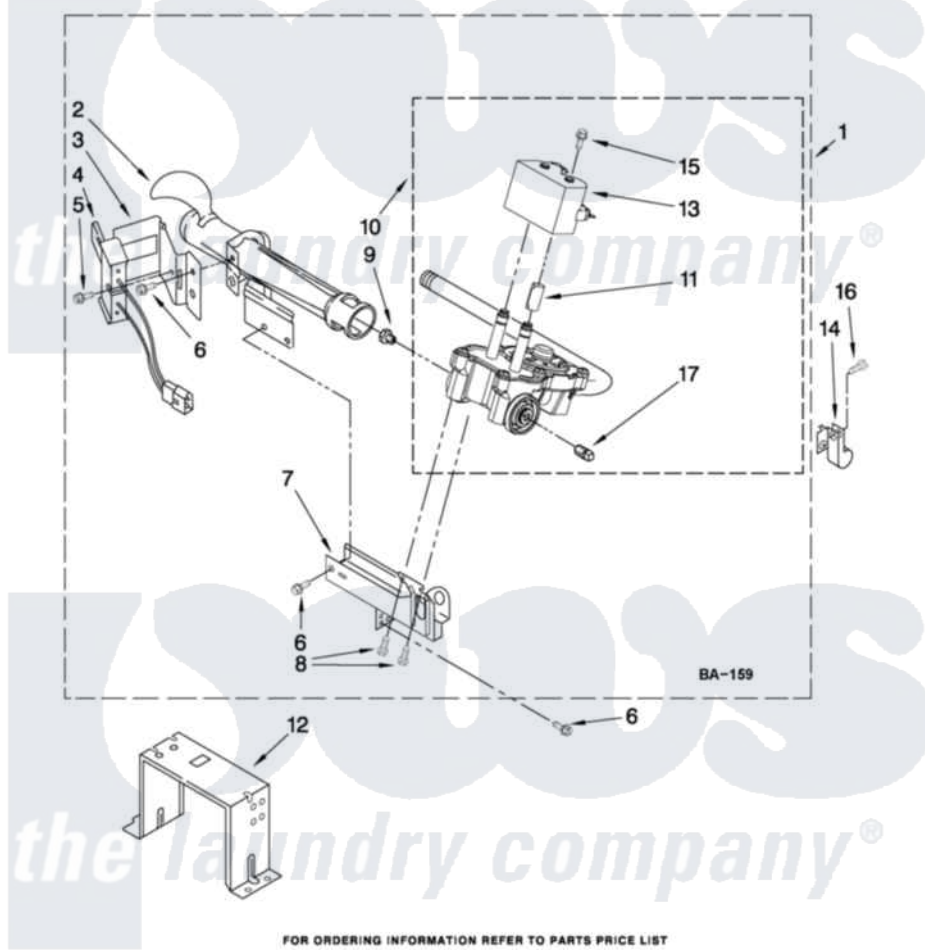

Whirlpool WGD9470WR1 04 - W10293911 BURNER ASSEMBLY

W10293911 BURNER ASSEMBLY

For Models: WGD9470WW1, WGD9470WL1, WGD9470WR1
(White) Mercury (Red)

USE WITH TYPE 1 - NATURAL, TYPE 2 - MIXED,
AND TYPE 4 - LIQUEFIED PROPANE AND BUTANE GASES

W10312004

FOR ORDERING INFORMATION REFER TO PARTS PRICE LIST

7

Whirlpool [Residential Whirlpool WGD9470WR1 Dryer Parts](#) Parts Diagram 04 - W10293911 BURNER ASSEMBLY
Click on the part number to view part

Item	Original Part Number	Replaced By	Status	Part Description
1	W10293911	W10310204		Burner-Gas
2	688617	693140		Burner
3	694298			Bracket, Ignitor
4	686590	279311		Ignitor
5	3393909			Screw, 8-32 X 7/8
6	343641	681414		Screw, 10AB X 1/2
7	3389871		Not Available	Base, Burner
8	3387057			Screw, 10-16 X 1/2 Orifice, Burner
9	15418			Orifice, Burner Type 1
10	W10175144	W10293912		Valve-Gas
11	W10295524	W10328463		Coil, 60 Hz
12	3389889			Bracket, Support
13	W10273784	W10328463		Coil, 60 Hz
14	3978776			Bracket, Gas Pipe Switch
15	326049536			Screw, Coil
16	3390647	488729		Screw