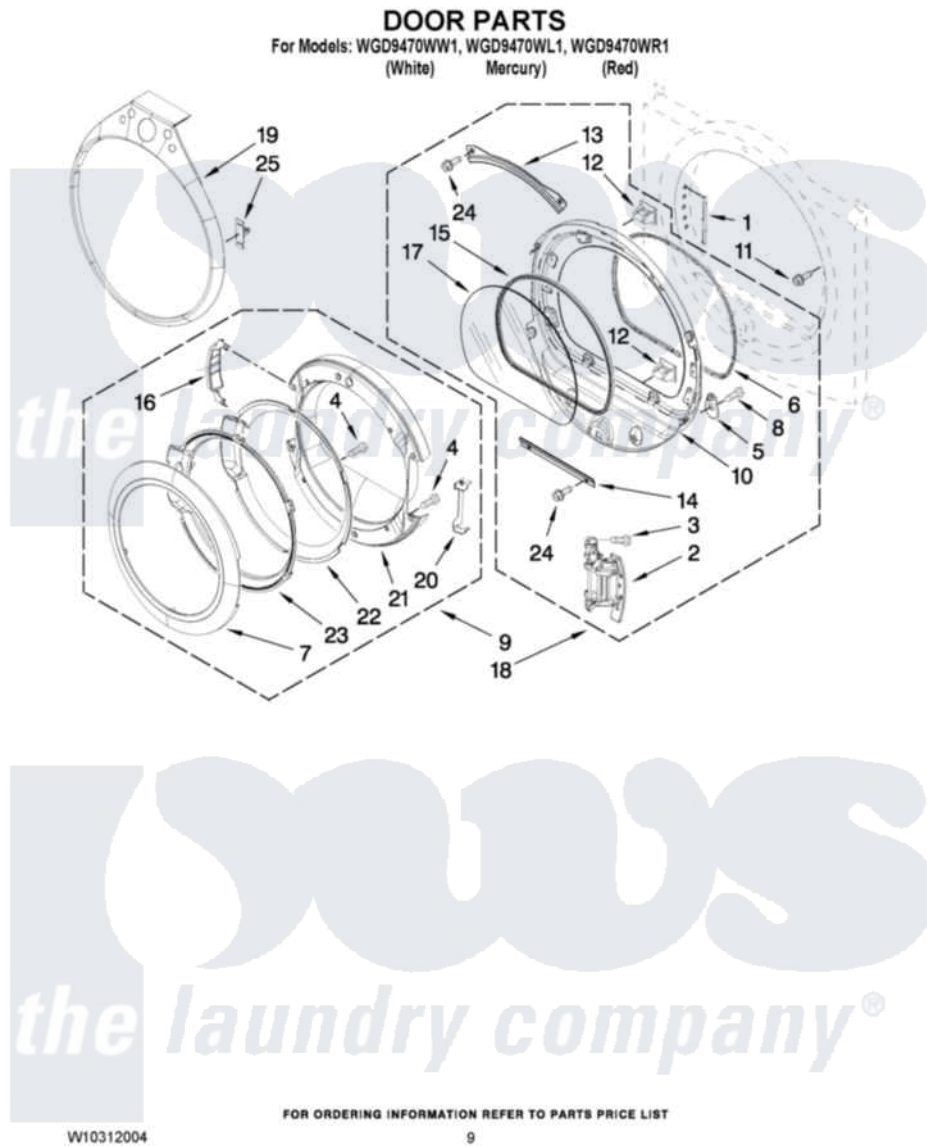

Whirlpool WGD9470WR1 05 - DOOR PARTS

Whirlpool [Residential Whirlpool WGD9470WR1 Dryer Parts](#) Parts Diagram 05 - DOOR PARTS
Click on the part number to view part

Item	Original Part Number	Replaced By	Status	Part Description
1	W10085230			Label, Hinge Hole Cover
2	W10139920			Door Hinge Assembly
3	W10159996			Screw, 10-24 X 25/64
4	9742177			Screw, 8-18 X .625
5	W10048910			Screw-Plug
6	W10139457			Seal-Door Handle, Ring Door
7	W10193522			Door Frame Assembly
8	3400224			Screw, 1/4-20 X 3/8
9	W10193530			Door Assembly
10	8578229			Door Assembly
11	355515			Screw, 8-18 X 11/16
12	690081	279570		Latch
13	8519356			Retainer-Window
14	8519354			Retainer-Window
15	8579662			Gasket, Window
16	W10180119			Cover-Hinge, Stationary Cover Hinge

17	8566254		Glass-Window
18	8577819		Door Assembly
19	W10246600		Tear-Drop Trim And Clip Assembly
"	W10249767		Tear-Drop Trim And Clip Assembly
"	W10249765		Tear-Drop Trim And Clip Assembly
20	W10180120		Shield, Door
21	W10180118		Door, Intermediate
22	W10180117		Door Mask
23	W10171571		Screen, Door
24	3393258	3373329D	Screw
25	W10129065		Trim-Clip Metal