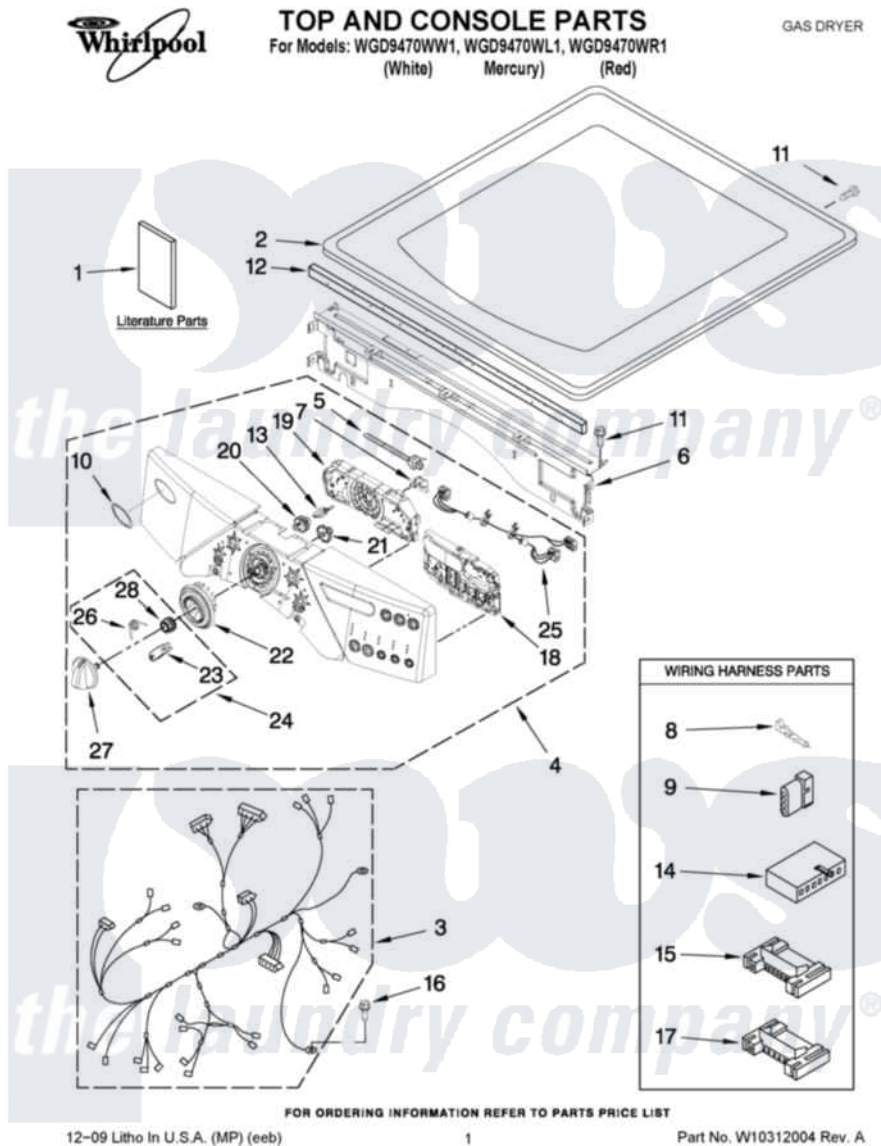

Whirlpool WGD9470WW1 01 - TOP AND CONSOLE PARTS

Whirlpool Residential Whirlpool WGD9470WW1 Dryer Parts Parts Diagram 01 - TOP AND CONSOLE PARTS
 Click on the part number to view part

Item	Original Part Number	Replaced By	Status	Part Description
1	W10244607			Use And Care Guide
"	W10258369		Not Available	TECH SHEET
"	W10255469		Not Available	INSTALLATION INSTRUCTIONS
2	3980634	W10117263		Top
"	W10249738			Toe Panel
"	W10249739			Top
3	W10111069			Harness, Main
4	W10255229			Panel, Console
"	W10255231			Panel, Console
"	W10255230			Panel, Console
5	3391018			Tie Cable
6	W10215656			Bracket, Console
7	W10112268			Clip-Harness
8	94614			Terminal
9	3936144			Do-It-Yourself Repair Manuals
10	W10117943	8303811		Badge, Assembly

11	3390647	488729	Screw
12	W10112267		Foam-Seal Control Bracket
13	W10030070	W10012480	Kit
14	3936150		Connector, 7-Circuit
15	3395683		Receptacle, Multi-Terminal
16	693995		Screw, Hex Head
17	2203186		Connector, 5-Circuit
18	W10279773		User Interface
19	W10279709		User Interface,
20	W10012430		Encoder, Wheel Kit.
21	W10012440		Retainer-Snap
22	W10250089		Knob, Light Ring
23	W10012810	280230	Encoder, Wheel Kit.
24	W10012480		Kit
25	W10242906		Harness, Communication
26	W10012820	280230	Encoder, Wheel Kit.
27	W10190685		Knob, Control
28	W10012460	280230	Encoder, Wheel Kit.