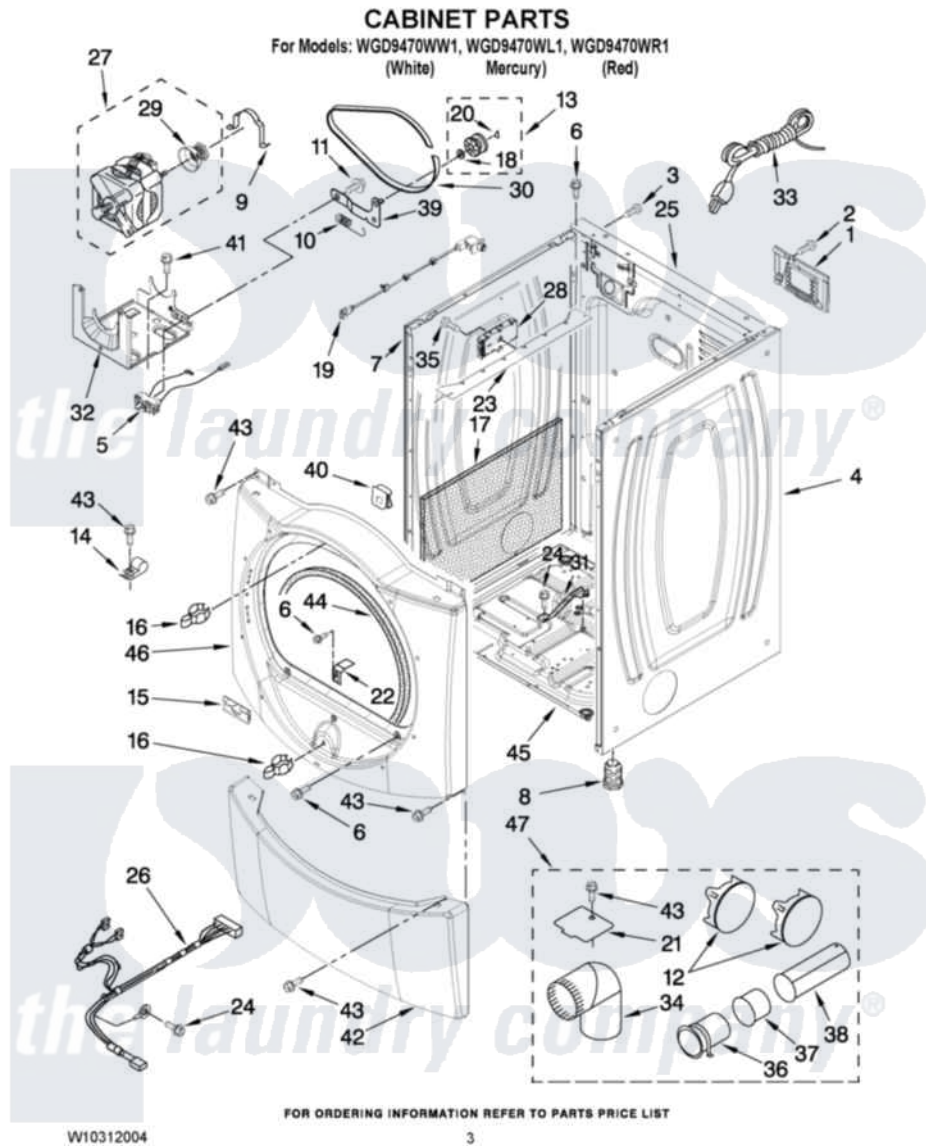

Whirlpool WGD9470WW1 02 - CABINET PARTS

Whirlpool [Residential Whirlpool WGD9470WW1 Dryer Parts](#) Parts Diagram 02 - CABINET PARTS
Click on the part number to view part

Item	Original Part Number	Replaced By	Status	Part Description
1	8317340			Cover, Terminal Block
2	3390814	90767		Screw, 8A X 3/8 HeX Washer Head Tapping
3	8533974	4331106		Screw, No.10-32 X 7/16
4	W10192446			Panel, Side
"	W10249769			Panel, Side
"	W10249725			Panel, Side
5	W10246525	W10314253		Switch, Assembly Broken Belt
6	3357011	308685		Side Trim)
7	W10192435			Panel, Side
"	W10249768			Panel, Side
"	W10249727			Panel, Side
8	3392100	49621		Feet-Leveling
NI	279810			Foot-Optional
9	660658			Clamp, Motor Mounting 343481 685441
10	3387374			Spring, Idler