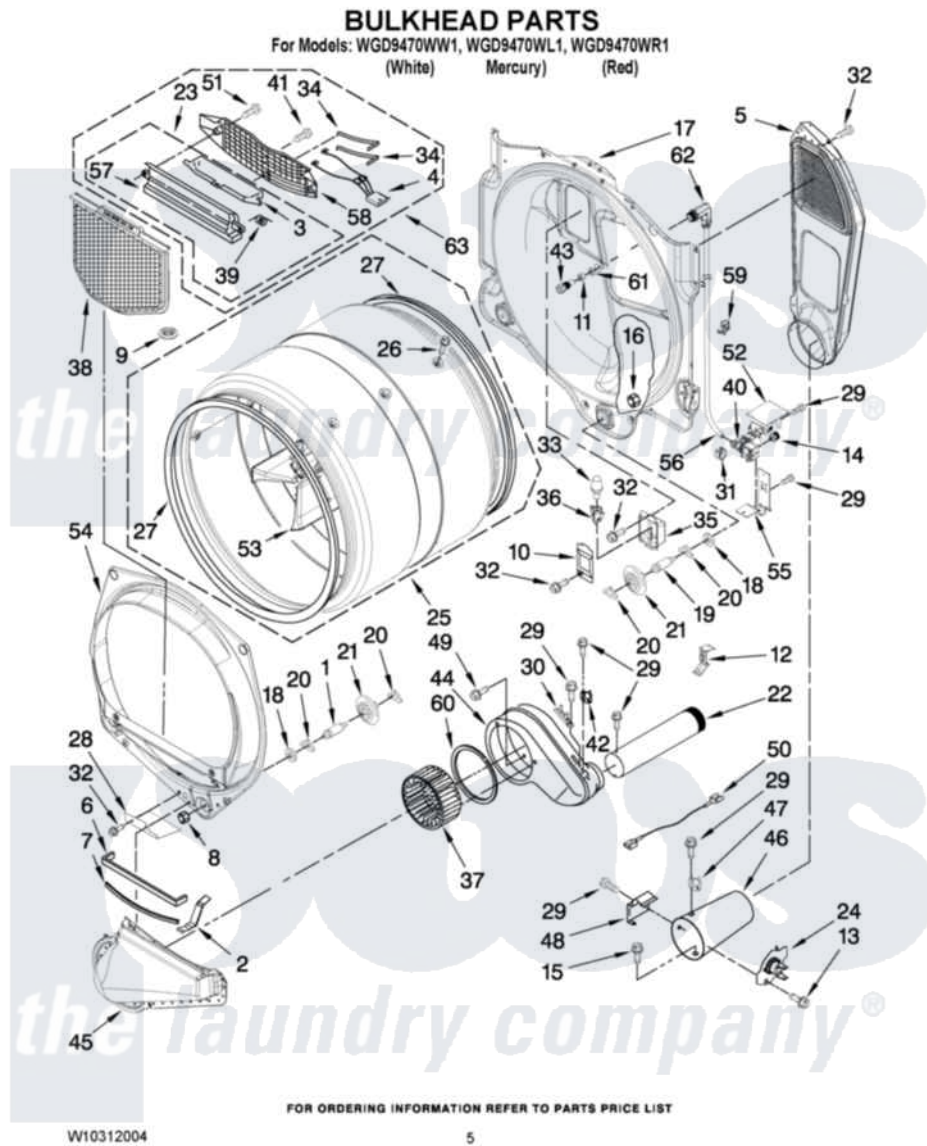

Whirlpool WGD9470WW1 03 - BULKHEAD PARTS

Whirlpool Residential Whirlpool WGD9470WW1 Dryer Parts Parts Diagram 03 - BULKHEAD PARTS
Click on the part number to view part

Item	Original Part Number	Replaced By	Status	Part Description
1	8575324	W10359271		Shaft, Drum Roller Threads
2	8066208			Clip-Exhaust
3	W10153413			Door, Lint Screen
4	3406653			Harness, Sensor
5	3394346			Air Duct Assembly
6	697813			Seal, Outlet Housing
7	697814	697813		Seal, Outlet Housing
8	3934666	W10080210		Nut, 3/8 X 16
9	W10128544			Housing-Outlet
10	3402841	8532165		Lens, Drum Light
11	W10044628			Brass, Nut 9/16 - 24 X 1/32
12	8572105			Retainer, Toe Panel
13	8533971	90767		Screw, 8A X 3/8 HeX Washer Head Tapping
14	W10044605			Coupling, Hose
15	693995			Screw, Hex Head
16	W10001120	W10080190		Nut, 3/8-16