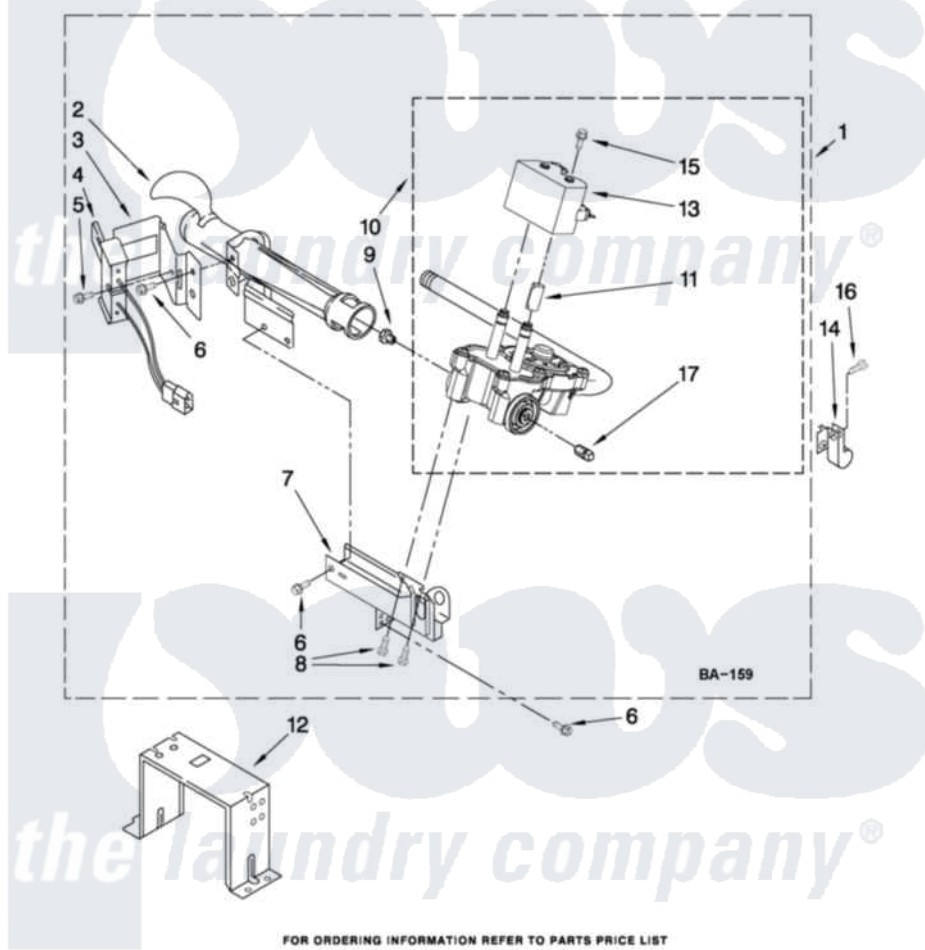

Whirlpool WGD9470WW1 04 - W10293911 BURNER ASSEMBLY

W10293911 BURNER ASSEMBLY

For Models: WGD9470WW1, WGD9470WL1, WGD9470WR1
(White) Mercury (Red)

USE WITH TYPE 1 - NATURAL, TYPE 2 - MIXED,
AND TYPE 4 - LIQUEFIED PROPANE AND BUTANE GASES

W10312004

FOR ORDERING INFORMATION REFER TO PARTS PRICE LIST

7

Whirlpool [Residential Whirlpool WGD9470WW1 Dryer Parts](#) Parts Diagram 04 - W10293911 BURNER ASSEMBLY
Click on the part number to view part

Item	Original Part Number	Replaced By	Status	Part Description
1	W10293911	W10310204		Burner-Gas
2	688617	693140		Burner
3	694298			Bracket, Ignitor
4	686590	279311		Ignitor
5	3393909			Screw, 8-32 X 7/8
6	343641	681414		Screw, 10AB X 1/2
7	3389871		Not Available	Base, Burner
8	3387057			Screw, 10-16 X 1/2 Orifice, Burner
9	15418			Orifice, Burner Type 1
10	W10175144	W10293912		Valve-Gas
11	W10295524	W10328463		Coil, 60 Hz
12	3389889			Bracket, Support
13	W10273784	W10328463		Coil, 60 Hz
14	3978776			Bracket, Gas Pipe Switch
15	326049536			Screw, Coil
16	3390647	488729		Screw