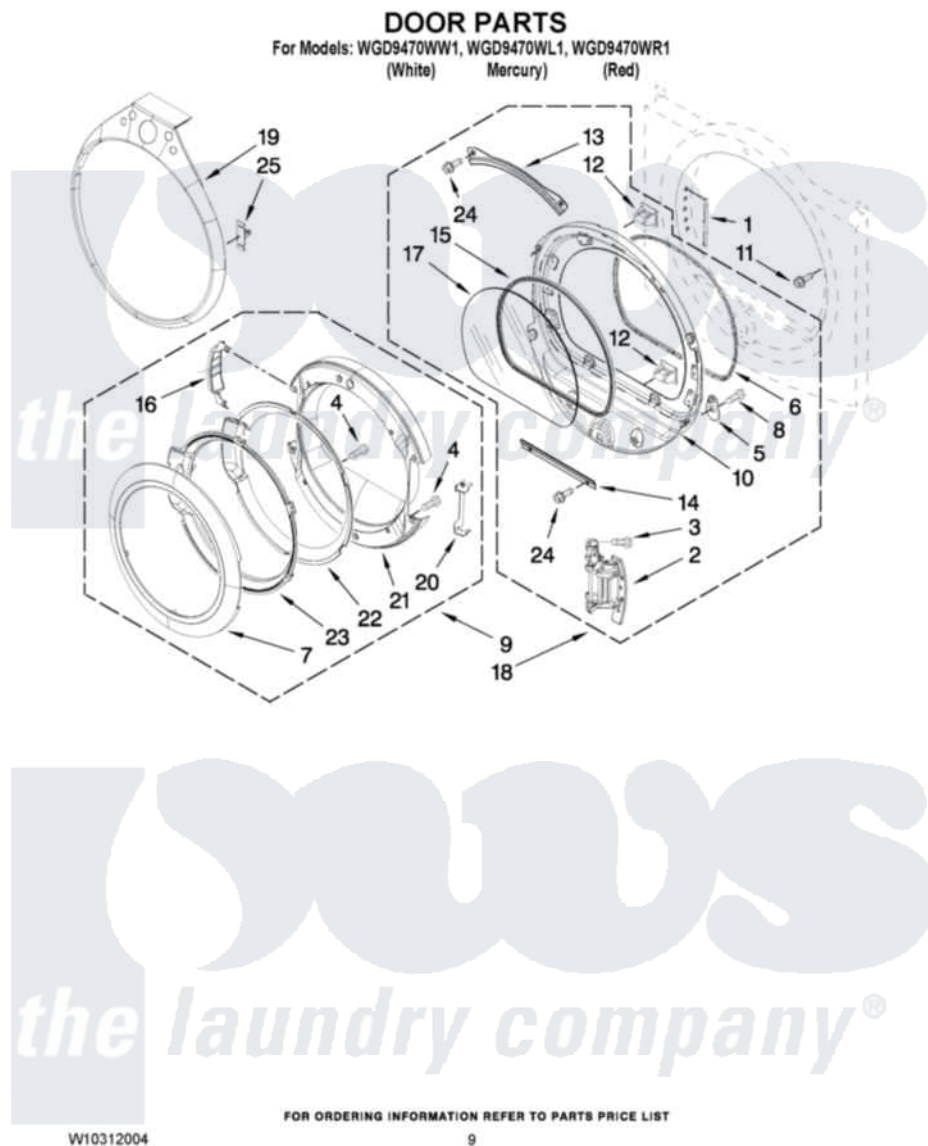

Whirlpool WGD9470WW1 05 - DOOR PARTS

Whirlpool [Residential Whirlpool WGD9470WW1 Dryer Parts](#) Parts Diagram 05 - DOOR PARTS
Click on the part number to view part

Item	Original Part Number	Replaced By	Status	Part Description
1	W10085230			Label, Hinge Hole Cover
2	W10139920			Door Hinge Assembly
3	W10159996			Screw, 10-24 X 25/64
4	9742177			Screw, 8-18 X .625
5	W10048910			Screw-Plug
6	W10139457			Seal-Door Handle, Ring Door
7	W10193522			Door Frame Assembly
8	3400224			Screw, 1/4-20 X 3/8
9	W10193530			Door Assembly
10	8578229			Door Assembly
11	355515			Screw, 8-18 X 11/16
12	690081	279570		Latch
13	8519356			Retainer-Window
14	8519354			Retainer-Window
15	8579662			Gasket, Window
16	W10180119			Cover-Hinge, Stationary Cover Hinge

17	8566254	Glass-Window
18	8577819	Door Assembly
19	W10246600	Tear-Drop Trim And Clip Assembly
"	W10249767	Tear-Drop Trim And Clip Assembly
"	W10249765	Tear-Drop Trim And Clip Assembly
20	W10180120	Shield, Door
21	W10180118	Door, Intermediate
22	W10180117	Door Mask
23	W10171571	Screen, Door
24	3393258	3373329D Screw
25	W10129065	Trim-Clip Metal