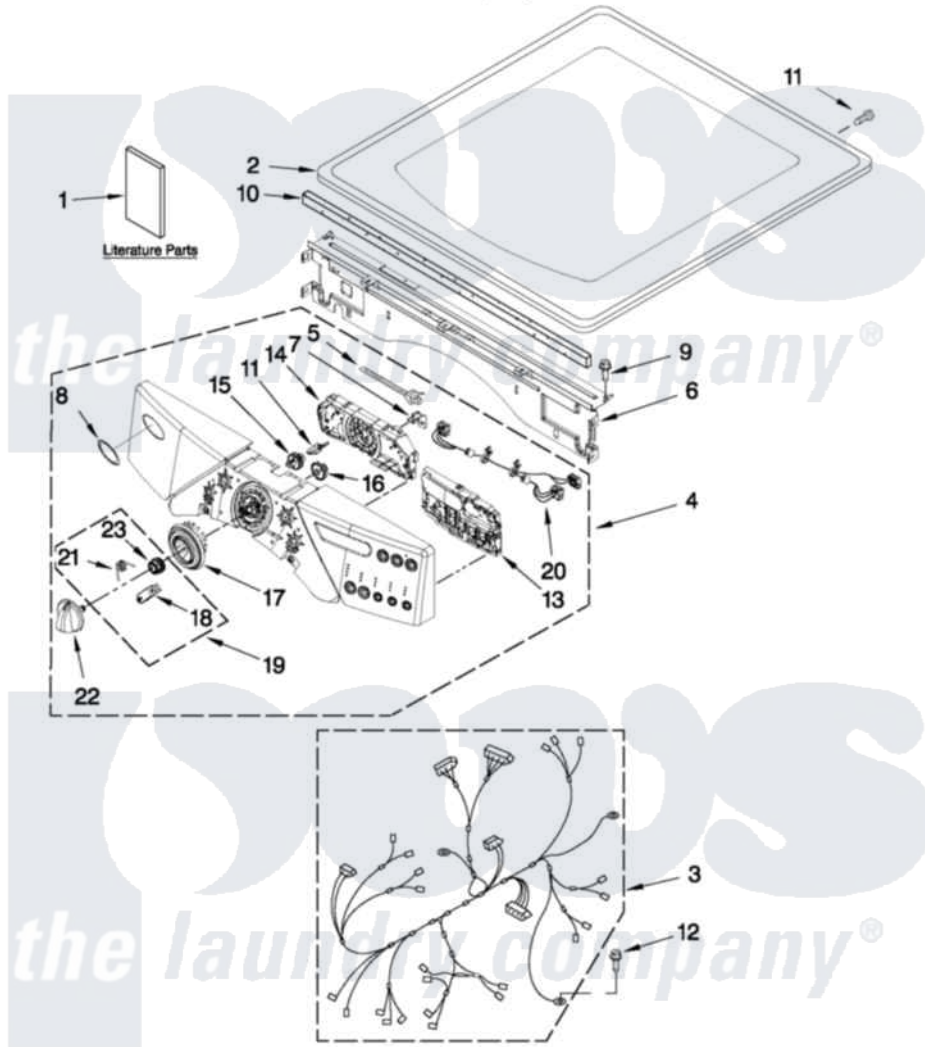

# Whirlpool WGD9470WW3 01 - TOP AND CONSOLE PARTS

## TOP AND CONSOLE PARTS

GAS DRYER

For Model: WGD9470WW3  
(White)

FOR ORDERING INFORMATION REFER TO PARTS PRICE LIST

3-12 Litho In U.S.A. (BMN)(bay)

1

Part No. W10494221 Rev. A

Whirlpool [Residential Whirlpool WGD9470WW3 Dryer Parts](#) Parts Diagram 01 - TOP AND CONSOLE PARTS

[Click on the part number to view part](#)

Item	Original Part Number	Replaced By	Status	Part Description
1	W10477028		Not Available	USE & CARE GUIDE
"	W10298850		Not Available	TECH SHEET
"	W10471645		Not Available	INSTALLATION, INSTRUCTION
2	3980634	<a href="#">W10117263</a>		Top
3	<a href="#">W10111069</a>			Harness, Main
4	<a href="#">W10255229</a>			Panel, Console
5	<a href="#">3391018</a>			Tie Cable
6	<a href="#">W10215656</a>			Bracket, Console
7	<a href="#">W10112268</a>			Clip-Harness
8	W10117943	<a href="#">8303811</a>		Badge, Assembly
9	<a href="#">489463</a>			Screw, 8-18 X 1/16
10	<a href="#">W10112267</a>			Foam-Seal Control Bracket
11	W10030070	<a href="#">W10012480</a>		Kit
12	<a href="#">693995</a>			Screw, Hex Head
13	<a href="#">W10279773</a>			User Interface
14	<a href="#">W10279709</a>			User Interface,