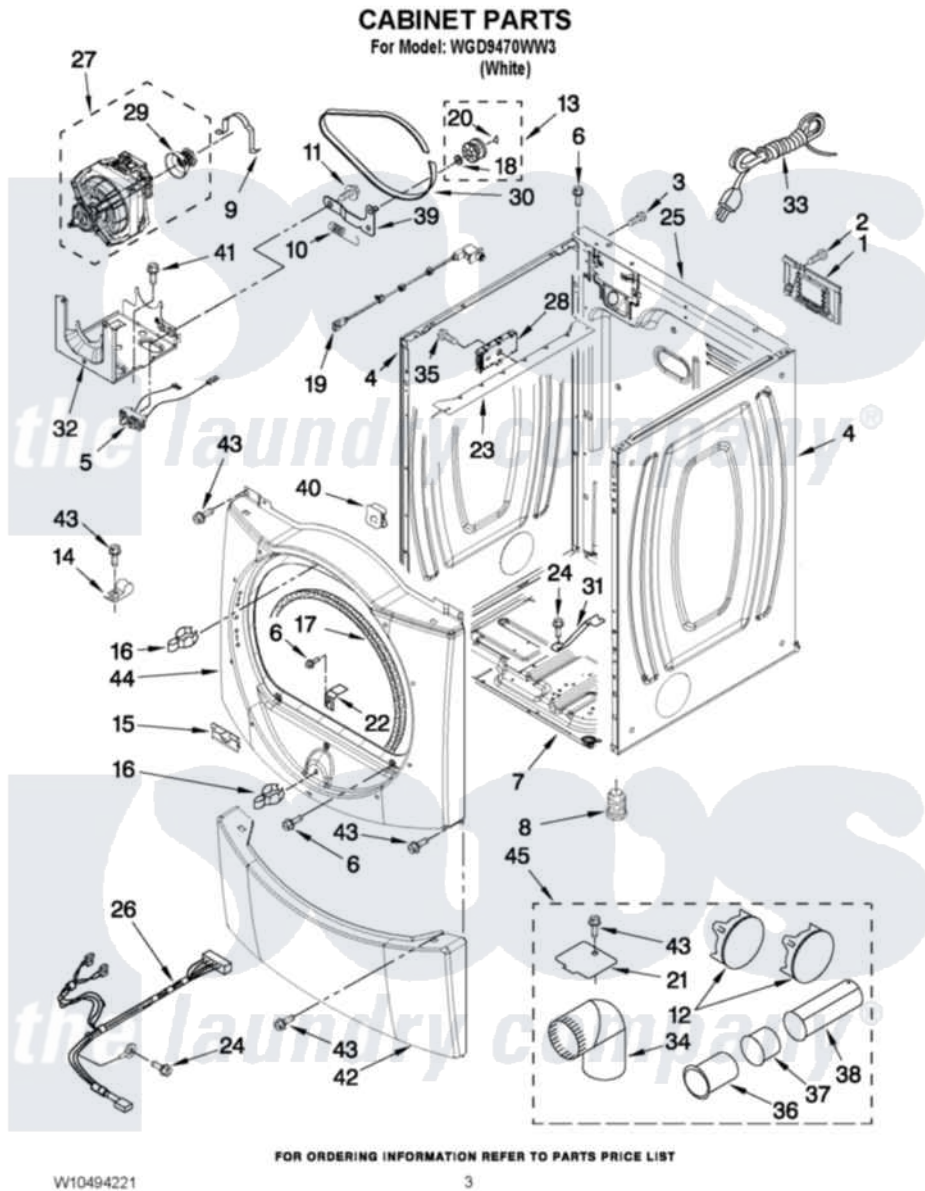

# Whirlpool WGD9470WW3 02 - CABINET PARTS

Whirlpool [Residential Whirlpool WGD9470WW3 Dryer Parts](#) Parts Diagram 02 - CABINET PARTS  
Click on the part number to view part

Item	Original Part Number	Replaced By	Status	Part Description
1	<a href="#">8317340</a>			Cover, Terminal Block
2	3390814	<a href="#">90767</a>		Screw, 8A X 3/8 HeX Washer Head Tapping
3	8533974	<a href="#">4331106</a>		Screw, No.10-32 X 7/16
4	<a href="#">W10468495</a>			Panel, Side
5	<a href="#">W10411936</a>			Switch, Broken Belt
6	3357011	<a href="#">308685</a>		Side Trim )
7	<a href="#">W10239098</a>			Front Panel
8	3392100	<a href="#">49621</a>		Feet-Leveling
NI	<a href="#">279810</a>			Foot-Optional
9	<a href="#">W10121316</a>			Plug, Multivent
10	<a href="#">3387374</a>			Spring, Idler
11	<a href="#">3389420</a>			Retainer-Idler 1/4-20 X 1/16
12	<a href="#">W10404617</a>			Plug, Multivent
13	3388672	<a href="#">279640</a>		Pulley-ldr
14	<a href="#">3978776</a>			Bracket, Gas Pipe Switch
15	<a href="#">8519459</a>			Clip, Toe Panel