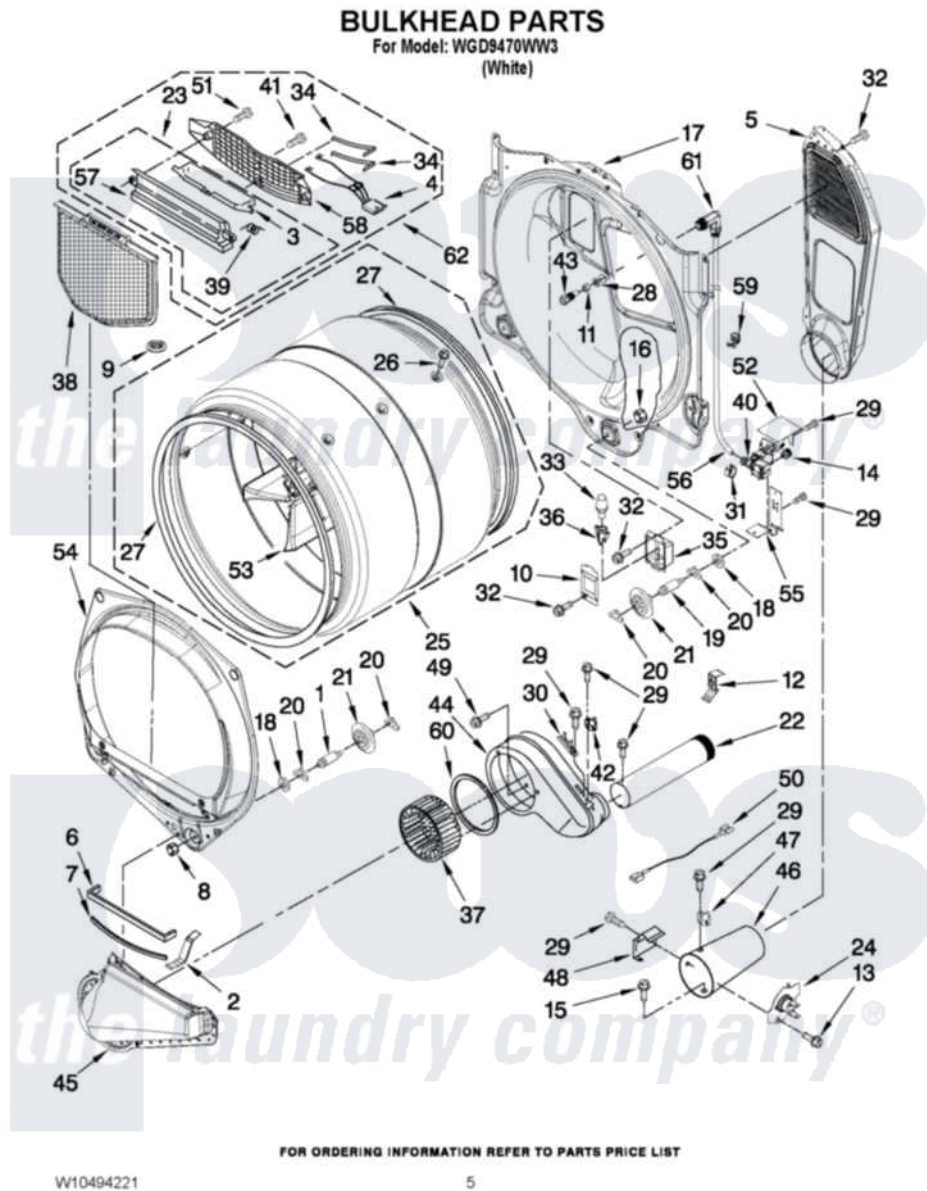

Whirlpool WGD9470WW3 03 - BULKHEAD PARTS

Whirlpool [Residential Whirlpool WGD9470WW3 Dryer Parts](#) Parts Diagram 03 - BULKHEAD PARTS
Click on the part number to view part

Item	Original Part Number	Replaced By	Status	Part Description
1	W10359272			Shaft, Roller Drum Threads
2	W10345456	8066208		Clip-Exhaust
3	W10153413			Door, Lint Screen
4	3406653			Harness, Sensor
5	3394346			Air Duct Assembly
6	697813			Seal, Outlet Housing
7	697814	697813		Seal, Outlet Housing
8	3934666	W10080210		Nut, 3/8 X 16
9	W10128544			Housing-Outlet
10	3402841	8532165		Lens, Drum Light
11	W10044628			Brass, Nut 9/16 - 24 X 1/32
12	8572105			Retainer, Toe Panel
13	693995			Screw, Hex Head
14	W10044605			Coupling, Hose
15	693995			Screw, Hex Head
16	W10001120	W10080190		Nut, 3/8-16