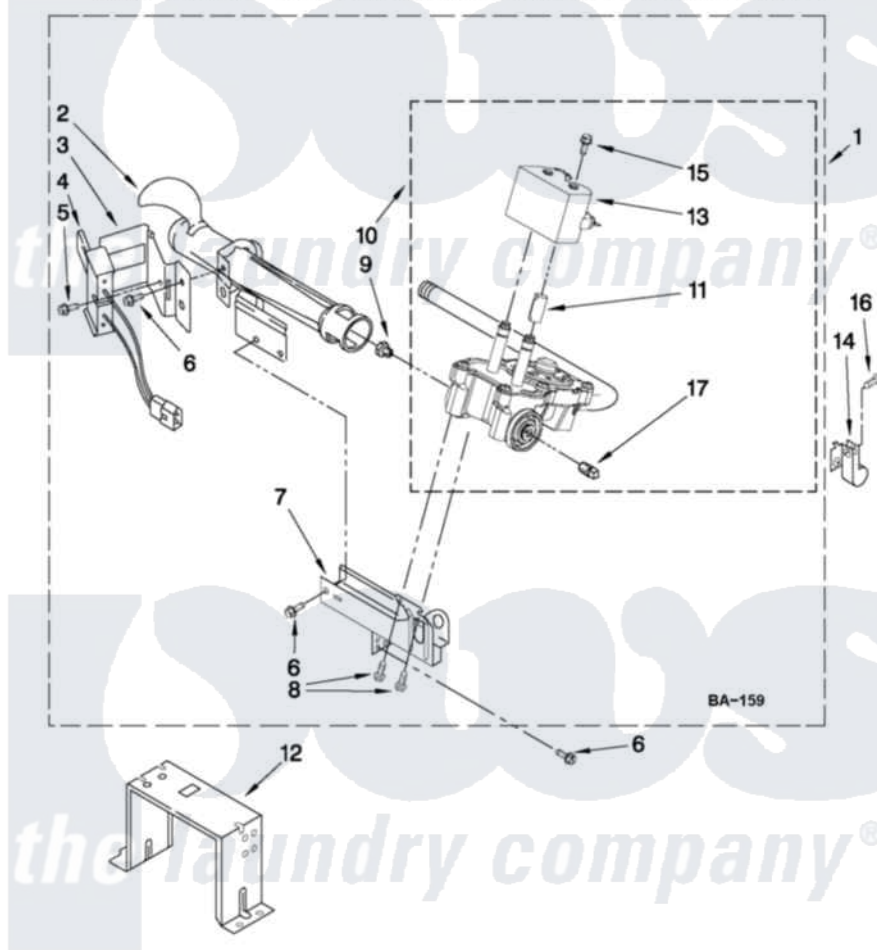

Whirlpool WGD9470WW3 04 - W10293911 BURNER ASSEMBLY

W10293911 BURNER ASSEMBLY

For Model: WGD9470WW3
(White)

USE WITH TYPE 1 - NATURAL, TYPE 2 - MIXED,
AND TYPE 4 - LIQUEFIED PROPANE AND BUTANE GASES

FOR ORDERING INFORMATION REFER TO PARTS PRICE LIST

W10494221

7

Whirlpool [Residential Whirlpool WGD9470WW3 Dryer Parts](#) Parts Diagram 04 - W10293911 BURNER ASSEMBLY
Click on the part number to view part

Item	Original Part Number	Replaced By	Status	Part Description
1	W10293911	W10310204		Burner-Gas
2	688617	693140		Burner
3	694298			Bracket, Ignitor
4	686590	279311		Ignitor
5	3393909			Screw, 8-32 X 7/8
6	343641	681414		Screw, 10AB X 1/2
7	3389871		Not Available	Base, Burner
8	3387057			Screw, 10-16 X 1/2 Orifice, Burner
9	15418			Orifice, Burner Type 1
10	W10175144	W10293912		Valve-Gas
11	W10295524	W10328463		Coil, 60 Hz
12	3389889			Bracket, Support
13	W10273784	W10328463		Coil, 60 Hz
14	3978776			Bracket, Gas Pipe Switch
15	326049536			Screw, Coil
16	3390647	488729		Screw