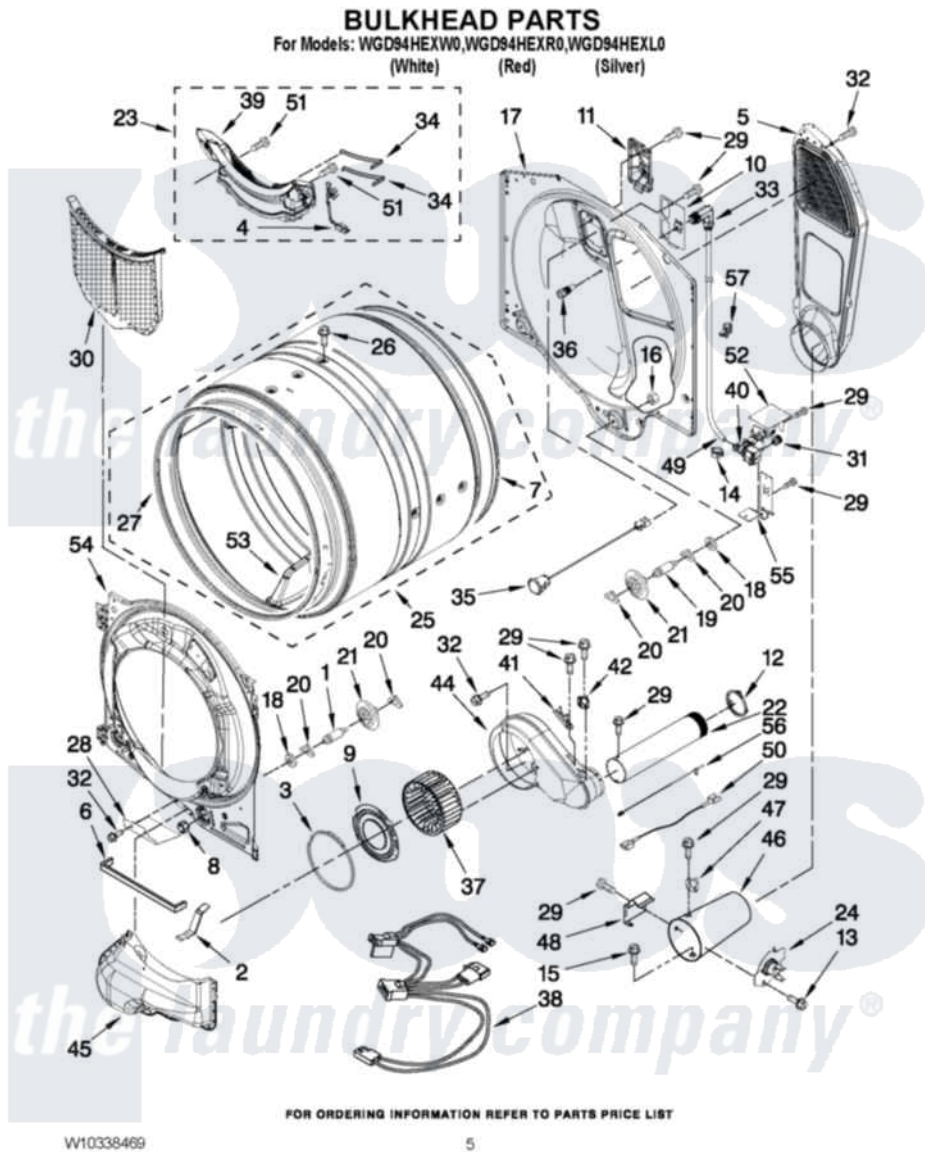

# Whirlpool WGD94HEXL0 03 - BULKHEAD PARTS

Whirlpool Residential Whirlpool WGD94HEXL0 Dryer Parts Parts Diagram 03 - BULKHEAD PARTS  
Click on the part number to view part

Item	Original Part Number	Replaced By	Status	Part Description
1	<a href="#">W10359271</a>			Shaft, Drum Roller Threads
2	<a href="#">W10306123</a>			Clip, Lint Duct
3	<a href="#">W10211933</a>			Seal, Collar Blower Housing
4	<a href="#">W10298258</a>			Harness, Sensor
5	<a href="#">W10293765</a>			Air Duct Assembly
6	<a href="#">W10211950</a>			Seal, Outlet Housing
7	697694	<a href="#">280114</a>		Seal
8	3934666	<a href="#">W10080210</a>		Nut, 3/8 X 16
9	<a href="#">W10211901</a>			Collar Assembly
10	<a href="#">W10208422</a>			Rear Deflector
11	<a href="#">W10249422</a>			Nozzle, Bracket Rear
12	<a href="#">W10344699</a>			Collar, Duct
13	<a href="#">693995</a>			Screw, Hex Head
14	<a href="#">W10044615</a>			Clip, Push-To-Connect
15	<a href="#">693995</a>			Screw, Hex Head
16	W10001120	<a href="#">W10080190</a>		Nut, 3/8-16