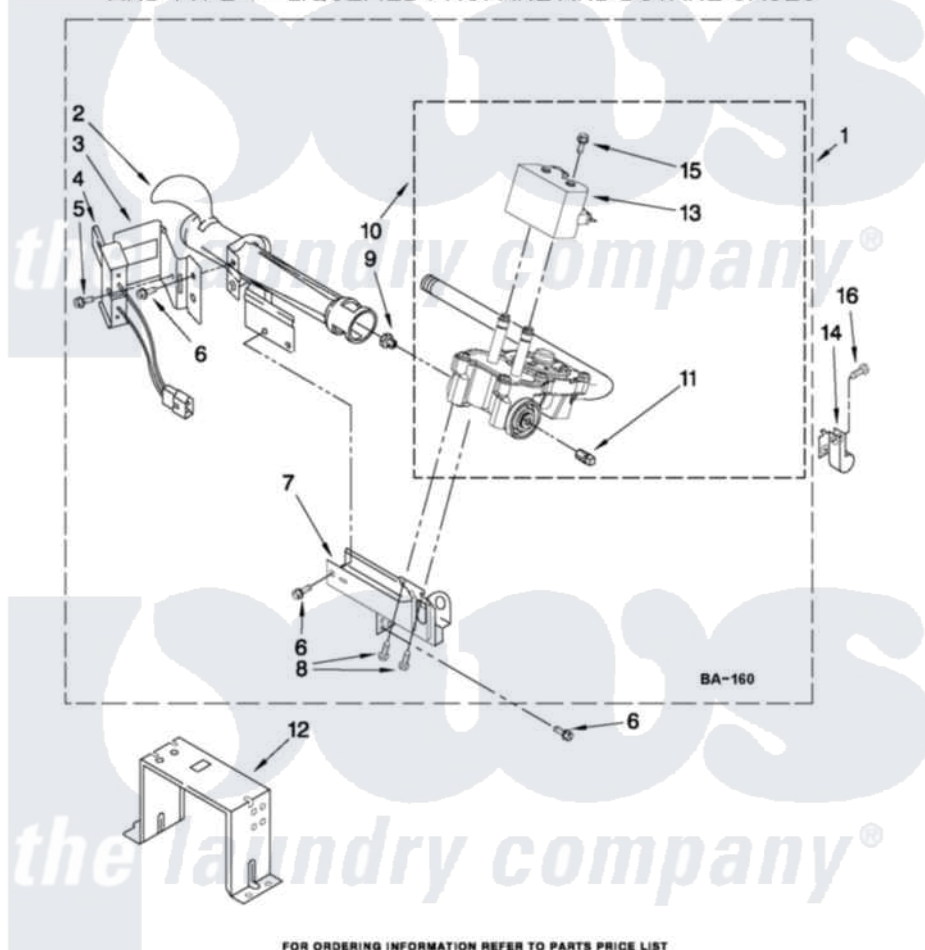

# Whirlpool WGD94HEXL0 04 - W10307147 BURNER ASSEMBLY

## W10307147 BURNER ASSEMBLY

For Models: WGD94HEXW0, WGD94HEXR0, WGD94HEXL0  
(White) (Red) (Silver)

USE WITH TYPE 1 - NATURAL, TYPE 2 - MIXED,  
AND TYPE 4 - LIQUEFIED PROPANE AND BUTANE GASES

W10338469

FOR ORDERING INFORMATION REFER TO PARTS PRICE LIST

7

Whirlpool Residential Whirlpool WGD94HEXL0 Dryer Parts Parts Diagram 04 - W10307147 BURNER ASSEMBLY  
Click on the part number to view part

Item	Original Part Number	Replaced By	Status	Part Description
1	W10307147	<a href="#">W10353165</a>		Burner-Gas
2	688617	<a href="#">693140</a>		Burner
3	<a href="#">694298</a>			Bracket, Ignitor
4	686590	<a href="#">279311</a>		Ignitor
5	<a href="#">3393909</a>			Screw, 8-32 X 7/8
6	343641	<a href="#">681414</a>		Screw, 10AB X 1/2
7	3389871		Not Available	Base, Burner
8	<a href="#">3387057</a>			Screw, 10-16 X 1/2 Orifice, Burner
9	<a href="#">15418</a>			Orifice, Burner Type 1
10	W10175144	<a href="#">W10293912</a>		Valve-Gas
11	<a href="#">W10295523</a>			Plug, Pipe
12	<a href="#">3389889</a>			Bracket, Support
13	<a href="#">W10328463</a>			Coil, 60 Hz
14	<a href="#">3978776</a>			Bracket, Gas Pipe Switch
15	<a href="#">326049536</a>			Screw, Coil
16	3390647	<a href="#">488729</a>		Screw