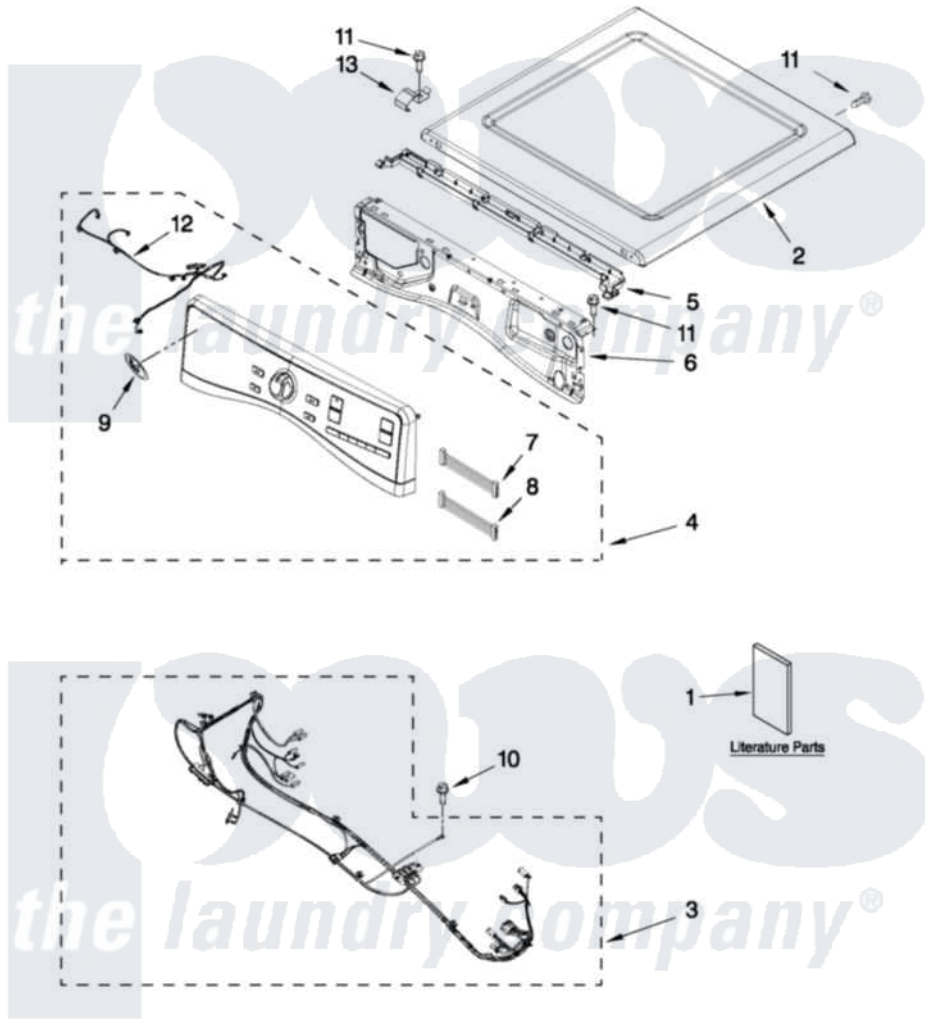

# Whirlpool WGD94HEXL1 01 - TOP AND CONSOLE PARTS

## TOP AND CONSOLE PARTS

For Models: WGD94HEXW1, WGD94HEXR1, WGD94HEXL1  
(White) (Red) (Silver)

27" GAS DRYER

FOR ORDERING INFORMATION REFER TO PARTS PRICE LIST

7-11 Litho in U.S.A. (L.T.) (psw)

1

Part No. W10431371 Rev. A

[Whirlpool Residential Whirlpool WGD94HEXL1 Dryer Parts](#) Parts Diagram 01 - TOP AND CONSOLE PARTS

[Click on the part number to view part](#)

Item	Original Part Number	Replaced By	Status	Part Description
1	W10305730		Not Available	USE & CARE GUIDE (ENGLISH)
"	W10306459		Not Available	USE & CARE GUIDE (TECH SHEET INSTALLATION, INSTRUCTION)
"	W10423115		Not Available	INSTALLATION, INSTRUCTION
2	<a href="#">W10208383</a>			Top
"	<a href="#">W10337792</a>			Top
"	<a href="#">W10316282</a>			Top
3	<a href="#">W10355891</a>			Harness, Main
4	W10352455	<a href="#">W10388444</a>		Console
"	<a href="#">W10352460</a>			Panel, Console Assembly
"	<a href="#">W10352456</a>			Panel, Console Assembly
5	<a href="#">W10317570</a>			Water Channel
6	<a href="#">W10208198</a>			Bracket, Console
7	<a href="#">W10267938</a>			Harness, UI Jumper
8	<a href="#">W10267937</a>			Harness, Jumper

9	W10117943	<a href="#">8303811</a>	Badge, Assembly
10	<a href="#">693995</a>		Screw, Hex Head
11	3390647	<a href="#">488729</a>	Screw
12	<a href="#">W10267833</a>		Cable, Led User-Interface
13	<a href="#">W10317566</a>		Spring, Clip Water Channel